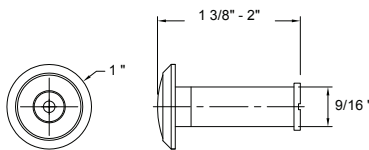

UL 200° SOLID BRASS VIEWER

Base Metal: Brass

9/16" Installation Hole

	Description	Finish	Item No.	List Price	CTN QTY	WT/ CTN
	UL Solid Brass Viewer 200°	US10B	400021	$21.52	500	22 lbs
	UL Solid Brass Viewer 200°	US15	400029	$21.52	500	22 lbs