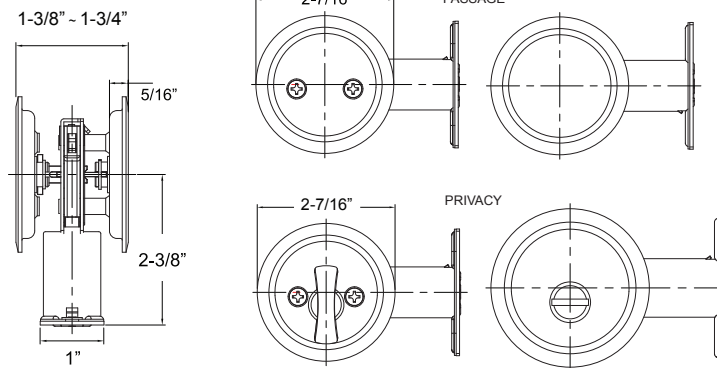

ROUND SLIDING POCKET DOOR LOCKS

Requires Standard Door Prep

Passage Shown
Base Metal: Zinc

Function	WT/LB	CTN QTY		US15 Satin Nickel	US10B Oil Rubbed Bronze	US26 Bright Chrome	US19 Matte Black
Passage	5 lb	10 Pcs	Item No.	442220	442227	442226	442224
			List Price	$40.95	$40.95	$40.95	$40.95
Privacy	5 lb	10 Pcs	Item No.	442420	442427	442426	442424
			List Price	$44.10	$44.10	$44.10	$44.10