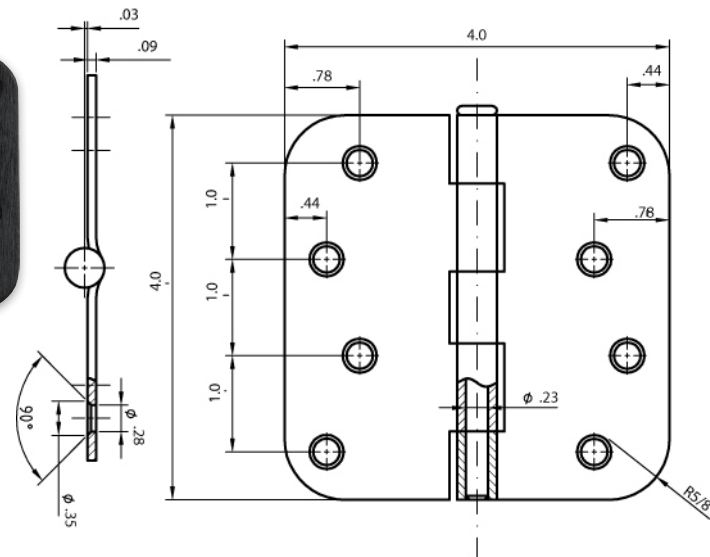

4" X 4" BULK RESIDENTIAL HINGES EXTERIOR

SPECIFICATIONS

- #9 X 1" wood screws supplied
- #9 x 3/4" wood screws additional
- #9 x 2" wood screws additional
- Gauge 0.087" Steel
- Bulk packaged 50 pair / CTN, 50 lbs
- Priced and sold by the pair (2 Hinges)