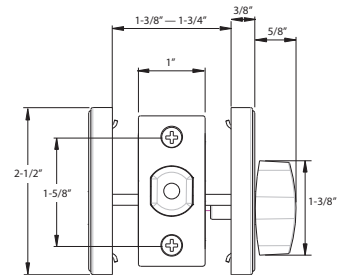

BOX PACK

Model	Function	WT/ LB	CTN QTY		US5 Antique Brass	US32D Satin Stainless Steel	US15 Satin Nickel	US26 Bright Chrome	US19 Matte Black	US12P Tuscany Bronze
200-B	Single Cylinder	27 lb	20 Pcs	Item No.	—	D31002	D31004	D31006	D31009	D31007
				List Price		$34.12	$34.12	$34.12	$36.22	$36.22
205-S	One-Sided (Half Bore)	15 lb	20 Pcs	Item No.	—	D35002	D35004	D35006	D35009	—
				List Price		$18.37	$19.68	$19.68	$22.26	
206-S	One-Sided (Full Bore)	15 lb	20 Pcs	Item No.	—	D36002	D36004	—	D36009	—
				List Price		$22.83	$25.20		$27.03	
	Turn Button Only		Each	Item No.	D32005	D32002	D32004	D32006	D32009	D32007
				List Price	$11.02	$11.02	$11.02	$11.02	$11.02	$11.02