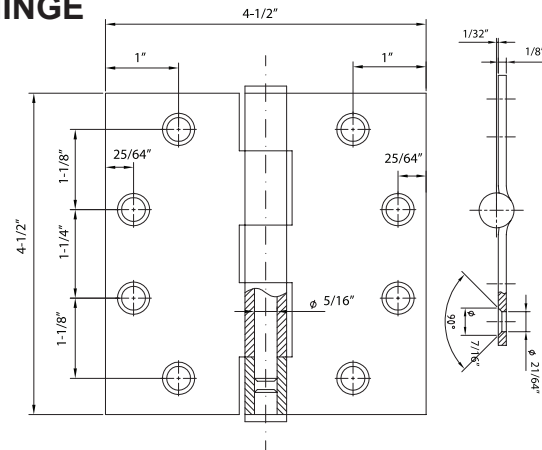

DELANEY® COMMERCIAL HINGES

PLAIN BEARING 4½" X 4½" COMMERCIAL HINGE

SPECIFICATIONS

- #12 x ½" Machine Screws (12-24NC) standard
- #12 x ¼" Wood Screws standard
- Gauge 0.134" Steel
- Priced per pair (2 Hinges)
- Base Metal is Steel

Description		US26D Satin Chrome	
4 ½" x 4 ½" Plain Bearing Hinge	Item No.	CH4506	
	List Price	$23.10	

SPRING HINGE 4½" X 4½"

SPECIFICATIONS

- #12 X ½" Machine screws (12-24NC) standard
- #10 x ¼" Wood screws standard
- Gauge 0.134" Steel
- Box packed 1 pair (2 pcs) per box
  20 Pair / CTN, 47 Lbs
- Priced per pair (2 Hinges)
- Base Metal is Steel