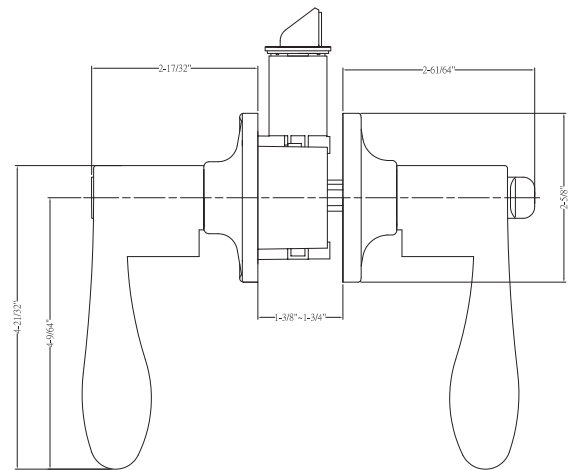

CALLAN® LEVERS GRADE 2

BY DELANEY

Specifications

Door Prep	Cross bore: 2-1/8" Edge bore: 1" Latch face: 1" x 2-1/4"	Latches	Entrance: 2-3/8" and 2-3/4" adjustable (C9060 R/S) Passage/Privacy: 2-3/8" and 2-3/4" adjustable (C9064 R/S) Faceplate: 1" x 2-1/4" Rd. and Sq. corner Bolt: 1/2" throw
Backset	Fits 2-3/8" and 2-3/4"	Strikes	1-3/4" x 2-1/4" full lip Rd. and Sq. corner (9103 and 9102). Includes Reinforcement Plate
Door Thickness	1-3/8" ~ 1-3/4" door standard 2-1/4" Ext. Kit available for Pass/Priv Only	Wood Screws	Combination screws that suit both wood or metal door mounting. Includes 1-1/2" Security Screws
Cylinder	SC1 5-pin standard; KW1 5-pin optional Entries packed KA5	Grade 2 Features	Full protection collar, Interlocking installation guides, Reinforced spring assembly
Door Handling	Reversible lever handing required for dummy function and handleset interior		

BENTLEY GRADE 2

Shown in Satin Nickel

BOX PACK

Model	Function	WT/ CTN	CTN QTY		US15 Satin Nickel	US10BE Edged Bronze	US19 Matte Black
500T-BN-G2	Entrance	35 lb	10 Pcs	Item No.	G2BN5101R	G2BN5107R	G2BN5104R
				List Price	$70.35	$73.50	$73.50
501T-BN-G2	Passage	23 lb	10 Pcs	Item No.	G2BN5011R	G2BN5017R	G2BN5014R
				List Price	$55.65	$58.80	$58.80
502T-BN-G2	Privacy	24 lb	10 Pcs	Item No.	G2BN5021R	G2BN5027R	G2BN5024R
				List Price	$57.75	$60.90	$60.90
515T-BN	Dummy	15 lb	20 Pcs	Item No.	G2BN5051 (L/R)	G2BN5057 (L/R)	G2BN5054 (L/R)
				List Price	$22.05	$23.10	$23.10

VISUAL PACK

Model	Function	WT/ CTN	CTN QTY		US15 Satin Nickel	US10BE Edged Bronze
VB-500T-BN-G2	Entrance	27 lb	10 Pcs	Item No.	VBG2BN5101R	VBG2BN5107R
				List Price	$72.45	$75.60
VB-501T-BN-G2	Passage	23 lb	10 Pcs	Item No.	VBG2BN5011R	VBG2BN5017R
				List Price	$57.75	$60.90
VB-502T-BN-G2	Privacy	24 lb	10 Pcs	Item No.	VBG2BN5021R	VBG2BN5027R
				List Price	$59.85	$63.00
VB-515T-BN	Dummy (Pair)	21 lb	10 Pcs	Item No.	VBBN5051	VBBN5057
				List Price	$46.20	$48.30