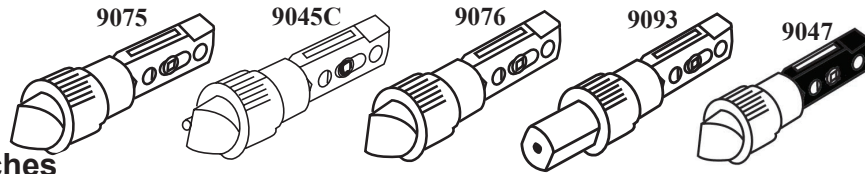

DELANEY® STRIKES & LATCHES

Grade 3 Drive-In Latches

Description	Style	US32D - Satin Stainless Steel	
1" Drive-In Adj. Dead Latch (Entry Knob)	9075	Item No.	260061
		List Price	$15.01
1" Drive-In Adj. Dead Latch (Entry Lever)	9045C	Item No.	260060
		List Price	$15.01
1" Drive-In Adj. Spring Latch (Passage / Privacy)	9076	Item No.	260121
		List Price	$15.01
1" Drive-In Adj. Latch (Deadbolt)	9093	Item No.	261061
		List Price	$18.16
7/8" Drive-In Spring Latch (Fixed 2-3/8" backset)	9047	Item No.	260120
		List Price	$18.16