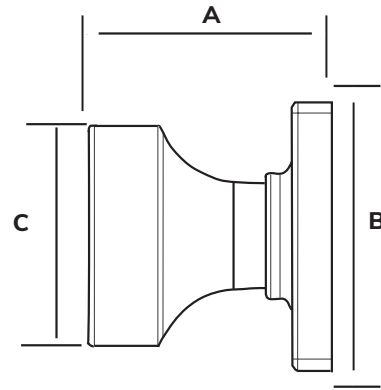

Dimensions

Design	A	B	C
Square Trim	2-1/4"	2-9/16"	1-7/8"
Round Trim	2-1/4"	2-9/16"	1-7/8"

Brookhaven Round Trim

Model	Function	WT/ CTN	CTN QTY	US15 Satin Nickel		US19 Matte Black	
				Item No.	List Price	Item No.	List Price
100T-BH	Entrance	24 lb	20 Pcs	Item No.	D11220R	Item No.	D11229R
				List Price	$35.28	List Price	$48.04
101T-BH	Passage	22 lb	20 Pcs	Item No.	D14220R	Item No.	D14229R
				List Price	$29.82	List Price	$41.56
102T-BH	Privacy	22 lb	20 Pcs	Item No.	D12220R	Item No.	D12229R
				List Price	$32.76	List Price	$45.09
115T-BH	Dummy	21 lb	20 Pcs	Item No.	D15220R	Item No.	D15229R
				List Price	$13.44	List Price	$18.94

Brookhaven Square Trim

Model	Function	WT/ CTN	CTN QTY	US15 Satin Nickel		US19 Matte Black	
				Item No.	List Price	Item No.	List Price
100T-BH	Entrance	24 lb	20 Pcs	Item No.	D11220S	Item No.	D11229S
				List Price	$36.96	List Price	$48.04
101T-BH	Passage	22 lb	20 Pcs	Item No.	D14220S	Item No.	D14229S
				List Price	$31.08	List Price	$41.56
102T-BH	Privacy	22 lb	20 Pcs	Item No.	D12220S	Item No.	D12229S
				List Price	$34.02	List Price	$45.09
115T-BH	Dummy	21 lb	20 Pcs	Item No.	D15220S	Item No.	D15229S
				List Price	$14.28	List Price	$18.94