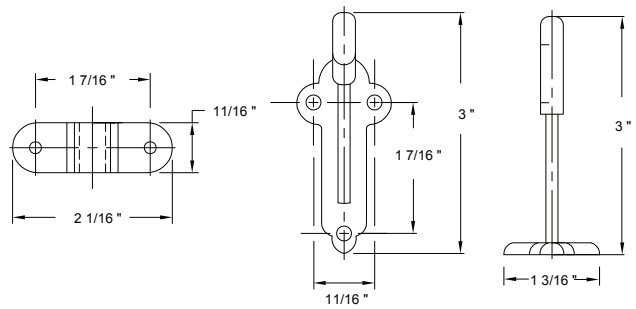

3" HANDRAIL BRACKET

Base Metal: Zinc

	Description	Finish	Item No.	List Price	CTN QTY	WT/ CTN
	3" Handrail Bracket	US3	406102	$3.41	250	40 lbs
	3" Handrail Bracket	US26	406105	$3.41	250	40 lbs
	3" Handrail Bracket	US15A	406107	$3.41	250	40 lbs
	3" Handrail Bracket	US15	406106	$3.41	250	40 lbs
	3" Handrail Bracket	US10B	406110	$3.41	250	40 lbs