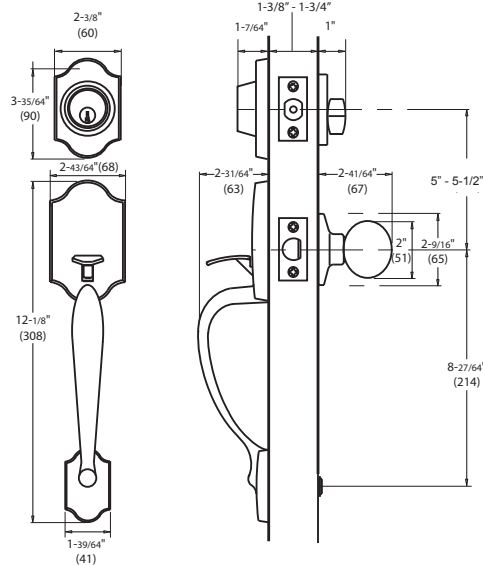

WICKLOW

Shown in Satin Nickel

BOX PACK

Model	Function	WT/CTN	CTN QTY	US15 Satin Nickel	
400-WI	Single Cylinder	33 lbs	4 Pcs	Item No.	D40900
				List Price	$174.30
405-WI	Dummy	33 lbs	4 Pcs	Item No.	D40901
				List Price	$156.97