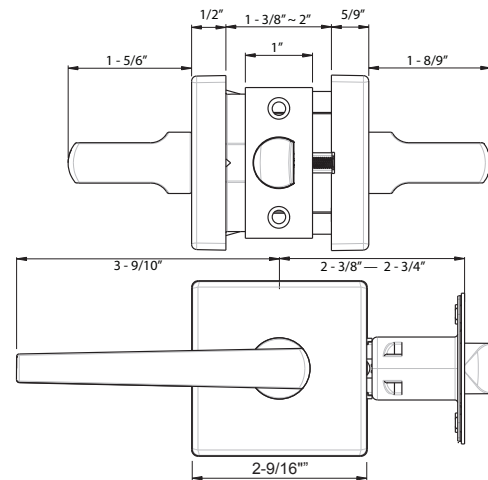

Square Trim

Shown in Satin Nickel

ADA Compliant
Panic Proof Function

BOX PACK

Model	Function	WT/LB	CTN QTY		US15 Satin Nickel	US26 Bright Chrome	US19 Matte Black	US12P Tuscany Bronze
501T-VI Square	Passage	23 lb	10 Pcs	Item No.	353511	353516	353519	353517
				List Price	$75.60	$75.60	$82.95	$80.74
502T-VI Square	Push Button Privacy (Panic Proof)	24 lb	10 Pcs	Item No.	353521	353526	353529	353527
				List Price	$80.85	$80.85	$89.25	$84.63
515T-VI Square	Dummy	24 lb	20 Pcs	Item No.	353551	353556	353559	353557
				List Price	$36.75	$36.75	$41.47	$39.48