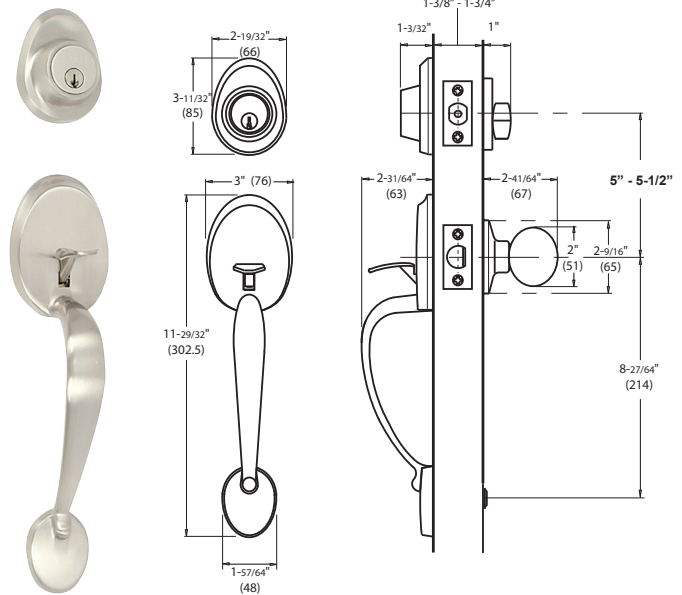

TRALEE

Shown in Satin Nickel

BOX PACK

Model	Function	WT/CTN	CTN QTY		US15 Satin Nickel	US12P Tuscany Bronze
400-TR	Single Cylinder	33 lbs	10 Pcs	Item No.	D40700	D40712
				List Price	$174.30	$196.35
405-TR	Dummy	33 lbs	10 Pcs	Item No.	D40701	D40757
				List Price	$156.97	$176.92