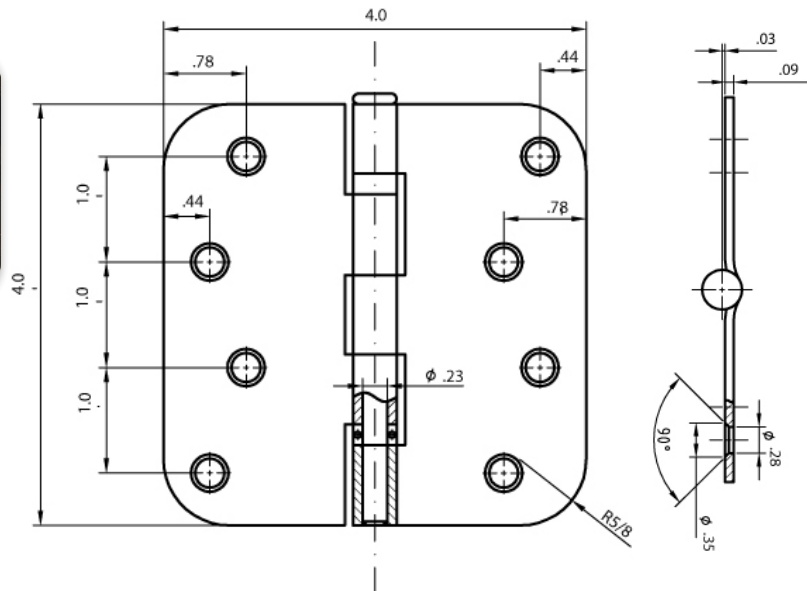

Description	Radius	US3	US10B	US15	
		Bright Brass	Oil Rubbed Bronze	Satin Nickel	
4" x 4" Ball Bearing Hinge	5/8"	Item No.	RH7503	RH7510	RH7515
		List Price	$13.38	$13.38	$13.38