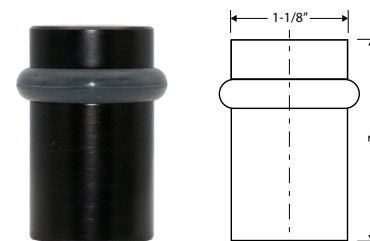

2" ROUND BRASS FLOOR BUMPER

Base Metal: Brass

Description	Finish	Item No.	List Price	CTN QTY	WT/CTN
Solid Brass Round Floor Bumper	US10B	402910	$33.60	60	35 lbs
Solid Brass Round Floor Bumper	US15	402905	$33.60	60	35 lbs
Solid Brass Round Floor Bumper	US26	402906	$33.60	60	35 lbs
Solid Brass Round Floor Bumper	US4	402917	$33.60	60	35 lbs
Solid Brass Round Floor Bumper	US19	402919	$33.60	60	35 lbs