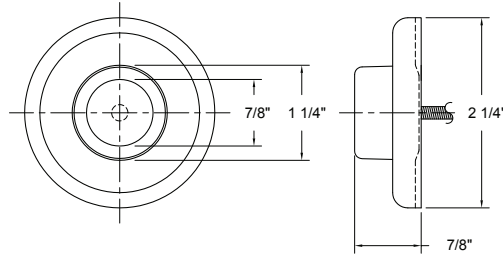

DELANEY® TRIM HARDWARE

2 1/4" CONCAVE WALL BUMPER

Base Metal: Zinc

	Description	Finish	Item No.	List Price	CTN QTY	WT/ CTN
	2 1/4" Wall Bumper	US26D	402707	$7.35	25	6 lb
	2 1/4" Wall Bumper	US15	402708	$7.35	25	6 lb
	2 1/4" Wall Bumper	US10B	402710	$7.35	25	6 lb