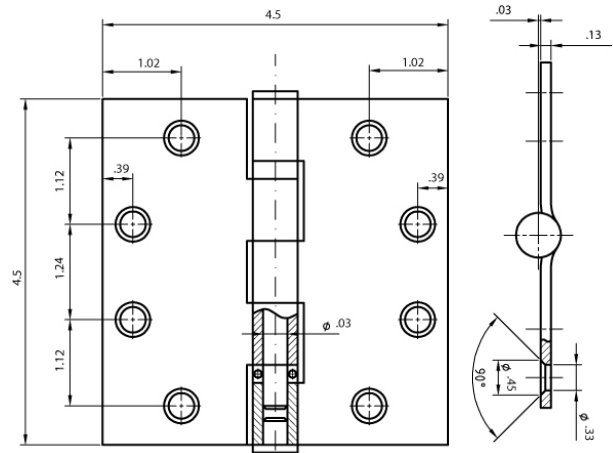

BALL BEARING 4 1/2" X 4 1/2" COMMERCIAL HINGE

SPECIFICATIONS

- #10 X 1/2" Machine screws (12-24NC) standard
- #10 x 1 1/4" Wood screws standard
- Gauge 0.134" Steel
- Priced per pair (2 Hinges)
- Base Metal is Steel or Satin Stainless Steel