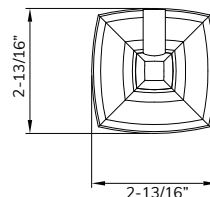

800 SERIES-SHENANDOAH

Shown in Satin Nickel

Trim Size:

Towel Ring