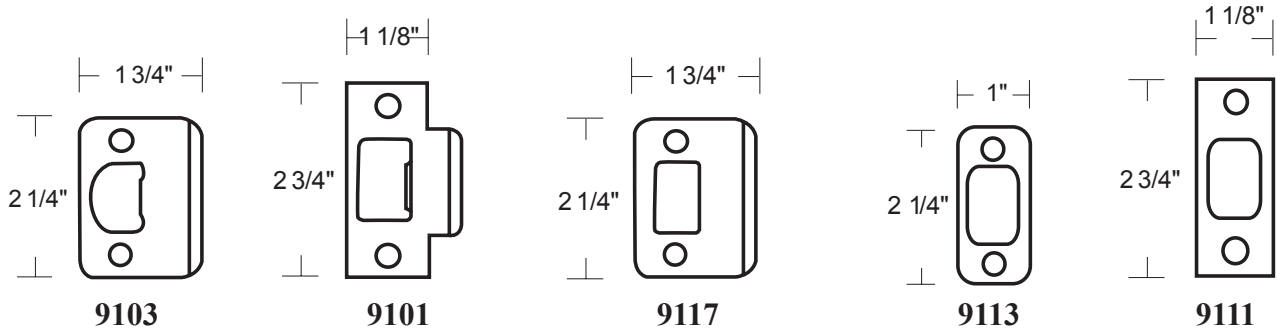

STRIKE PLATES

Description	Style	US15/US32D Satin Nickel Satin Stainless Steel					
		Item No.	US3 Bright Brass	US26 Bright Chrome	US15A Antique Nickel	US19 Matte Black	
Full Lip Entry Strike	9103	Item No.	280002	280003	280006	280008	280009
		List Price	$3.04	$3.04	$3.04	$3.04	$3.04
Entry T-Strike	9101	Item No.	282002	282003	—	—	282009
		List Price	$3.04	$3.04			$3.04
Full Lip Deadbolt Strike	9117	Item No.	280102	280103	280106	280108	280109
		List Price	$3.04	$3.04	$3.04	$3.04	$3.04
Deadbolt Strike	9113	Item No.	2891132	2891133	2891136	2891138	2891139
		List Price	$3.04	$3.04	$3.04	$3.04	$3.04
Deadbolt Strike	9111	Item No.	2891112	2891113	—	—	2891110
		List Price	$4.09	$4.09			$4.09

EXTENSION KITS

	US15 Satin Nickel		US19 Matte Black	
	Item No.	List Price	Item No.	List Price
2-1/4" Handleset Extension Kit KN / TR / AV / WF	211001	$3.04	211000	$3.04
2-1/4" Handleset Extension Kit WI / KA	211021	$3.04	211022	$3.04
2-1/4" Single Deadbolt Extension Kit	211011	$3.04	211012	$3.04