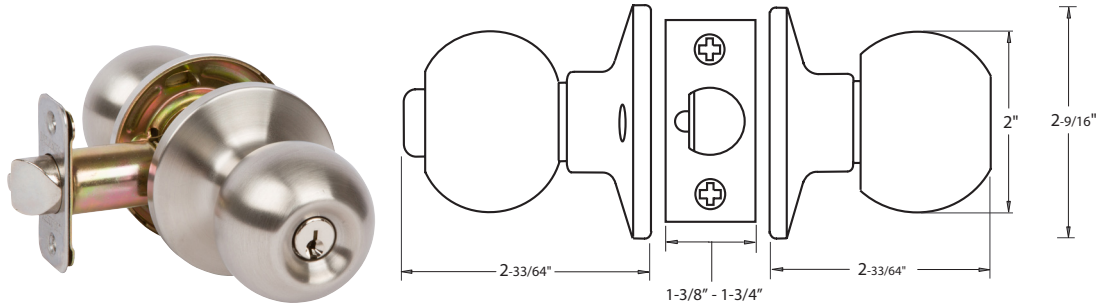

Specifications

Door Prep	Cross bore: 2-1/8" Edge bore: 1" Latch face: 1" x 2-1/4"	Latches (6-Way Available)	Entrance: 2-3/8" and 2-3/4" 6-way adjustable (9073) Passage/Privacy: 2-3/8" and 2-3/4" 6-way adjustable (9074) Faceplate: 1" x 2-1/4" round corner Bolt: 1/2" throw
Backset	Fits 2-3/8" and 2-3/4"	Strikes	1-3/4" x 2-1/4" full lip round corner (9103)
Door Thickness	1-3/8" ~ 1-3/4" door standard	Wood Screws	Combination screws that suit both wood or metal door mounting
Cylinder	KW1 5-pin standard SC1 5-Pin optional. Entries packed KA5		

BELTON

Shown in Satin Stainless Steel

BOX PACK

Model	Function	WT/LB	CTN QTY		US15 Satin Nickel	US32D Satin Stainless Steel	US19 Matte Black	US12P Tuscany Bronze
100T - BT	Entrance	27 lb	20 Pcs	Item No.	D11325	D11322	D11329	D11327
				List Price	$33.25	$30.45	$38.06	$39.90
101T - BT	Passage	22 lb	20 Pcs	Item No.	D14325	D14322	D14329	D14327
				List Price	$29.00	$21.52	$29.29	$30.71
102T - BT	Privacy	22 lb	20 Pcs	Item No.	D12325	D12322	D12329	D12327
				List Price	$30.50	$24.15	$30.76	$32.55
115T - BT	Dummy	9 lb	20 Pcs	Item No.	D15325	D15322	D15329	D15327
				List Price	$14.50	$11.28	$14.17	$15.22
300T-BT	Combo	52 lb	10 Pcs	Item No.	D11325C	—	D11329C	D11327C
				List Price	$62.50		$68.75	$68.75