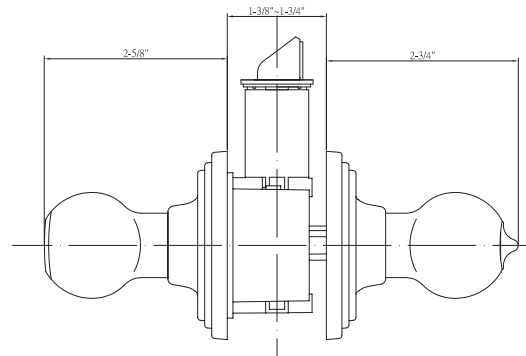

CANOVA

Shown in Satin Nickel

BOX PACK

Model	Function	WT/CTN	CTN QTY		US15 Satin Nickel	US10BE Edged Bronze	US19 Matte Black
100T-CN*	Entrance	25 lb	10 Pcs	Item No.	360501	360507	360504
				List Price	$72.45	$72.45	$72.45
101T-CN	Passage	20 lb	10 Pcs	Item No.	364501	364507	364504
				List Price	$68.25	$68.25	$68.25
102T-CN	Privacy	21 lb	10 Pcs	Item No.	362501	362507	362504
				List Price	$68.25	$68.25	$68.25
115T-CN	Dummy	17 lb	20 Pcs	Item No.	365501	365507	365504
				List Price	$51.45	$51.45	$51.45

* Standard SC1 5-pin Cylinder