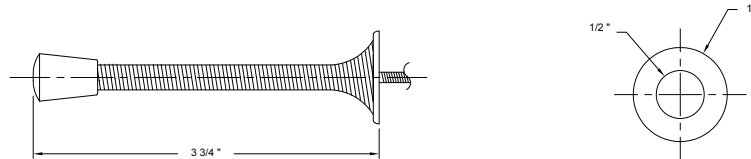

3-3/4" SPRING DOOR STOP

Base Metal: Zinc

	Description	Finish	Item No.	List Price	CTN QTY	WT/CTN
	Spring Door Stop 3 3/4"	US15	402118	$1.47	500	37 lbs
	Spring Door Stop 3 3/4" w/ Matte Black Tips	US15A	402113	$1.47	500	37 lbs
	Spring Door Stop 3 3/4" w/ Matte Black Tips	US10B	402108	$1.47	500	37 lbs