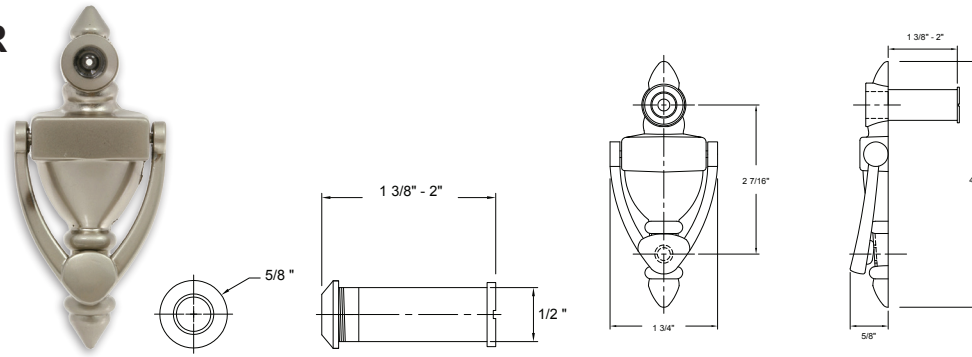

DELANEY® TRIM HARDWARE

4" DOOR KNOCKER WITH 160° VIEWER

Base Metal: Brass

	Description	Finish	Item No.	List Price	CTN QTY	WT/CTN
	4" Door Knocker w/ 160° Viewer	US15	400410	$14.17	50	10 lb
	4" Door Knocker w/ 160° Viewer	US10B	400210	$14.17	50	10 lb
	4" Door Knocker w/ 160° Viewer	US19	400310	$14.17	50	10 lb
	4" Door Knocker w/ 160° Viewer	US26	400149	$14.17	50	10 lb
	4" Door Knocker w/ 160° UL Viewer	US15	400410UL	$17.32	50	10 lb
	4" Door Knocker w/ 160° UL Viewer	US19	400310UL	$17.32	50	10 lb