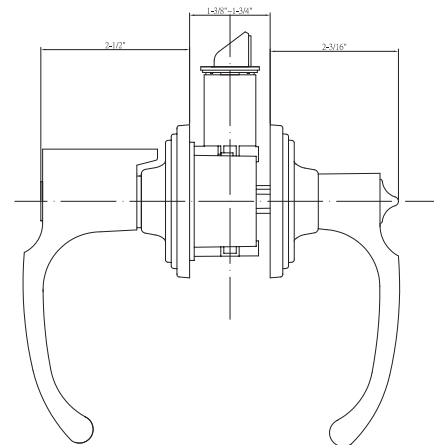

ARTINO

Shown in Satin Nickel

BOX PACK

Model	Function	WT/ CTN	CTN QTY	US15 Satin Nickel	US10BE Edged Bronze	US19 Matte Black	
500T-AR*	Entrance	25 lb	10 Pcs	Item No.	360201	360207	
				List Price	$109.20	$110.25	$110.25
501T-AR	Passage	20 lb	10 Pcs	Item No.	364201	364207	
				List Price	$102.90	$103.95	$103.95
502T-AR	Privacy	21 lb	10 Pcs	Item No.	362201	362207	
				List Price	$102.90	$103.95	$103.95
515T-AR	Dummy	17 lb	20 Pcs	Item No.	365201	365207	
				List Price	$51.45	$52.50	$52.50

* Standard SC1 5-pin Cylinder