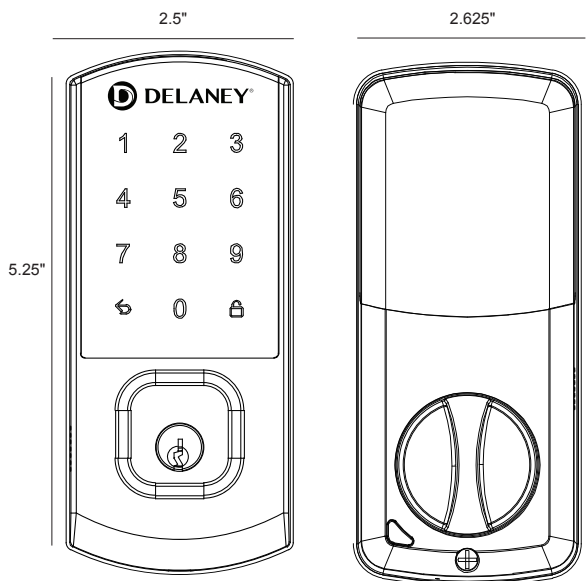

DELANEY® NEXUS

SMART LOCK

WITH BLUETOOTH AND WIF-FI TECHNOLOGY

Specifications

Door Prep	Core Bore: 2-1/8" Edge Bore: 1" Latch Face: 1" x 2-1/4"
Backset	Adjustable to 2-3/8" and 2-3/4"
Door Thickness	Fits 1-2/8" ~ 1-3/4" Thick Doors
Cylinder	SC1 5-Pin C Keyway, Packed KD
Faceplate	1" x 2-1/4" Round Corner
Strike	1" x 2-1/4" (9113)
Batteries Required	4 AA Batteries Included
Battery Life	Estimated 1 Year
Wi-Fi Gateway	Wi-Fi Gateway Included. USB- Type A Port Required.
Codes	100 User Code Capacity
Warranty	2 Year Manufacturing and Electronic Warranty Including Finish
Mobile App	Download the Free Delaney Home App

DOWNLOAD THE DELANEY HOME APP

Model	Function	WT/CTN	CTN QTY	US19 Matte Black	
NEXUS-19	Smart Lock Deadbolt	25 lb	6 Pcs	Item No.	Nexus-19
				List Price	$294.00