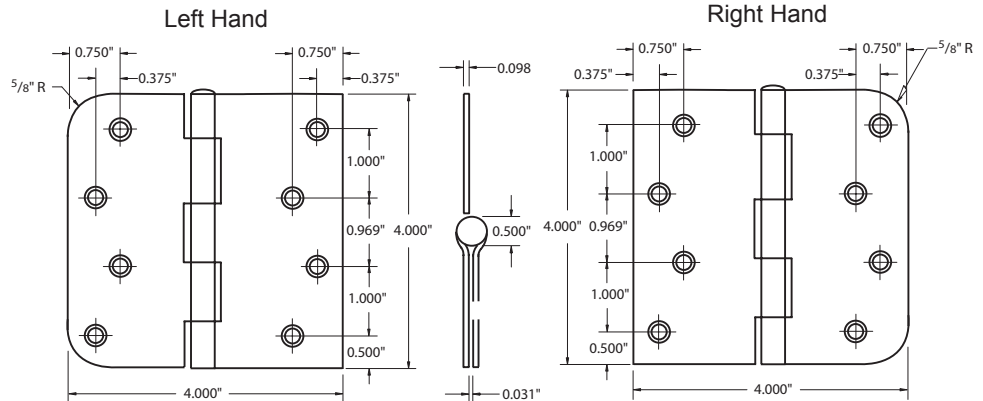

### SPECIFICATIONS

- #10 X 1/2" machine screw (10-24NC) standard (8 pcs).
- #10 x 3/4" wood screw standard (16 pcs)
- Gauge 0.106" Steel
- Bulk packaged 50 Pair / CTN, 50 lbs
- Specify LH or RH
- Priced & sold by the pair (2 Hinges)