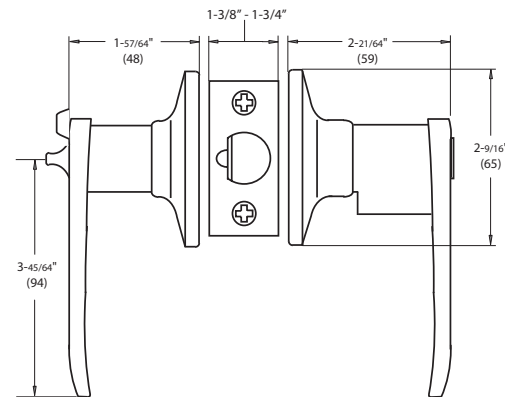

MILTON

Shown in Satin Nickel

ADA Compliant
Panic Proof Function

BOX PACK

Model	Function	WT/ CTN	CTN QTY		US15 Satin Nickel	US26D Satin Chrome	US26 Bright Chrome	US12P Tuscany Bronze	US19 Matte Black
500T - MO	Push Button Entrance (Panic Proof)	26 lb	20 Pcs	Item No.	D20520P	D20522P	D20526P	D20527P	D20529P
				List Price	$54.49	$54.49	$54.49	$57.22	$56.17
501T- MO	Passage	23 lb	20 Pcs	Item No.	D24520	D24522	D24526	D24527	D24529
				List Price	$36.48	$36.48	$36.48	$47.25	$45.93
502T- MO	Push Button Privacy (Panic Proof)	24 lb	20 Pcs	Item No.	D22520P	D22522P	D22526P	D22527P	D22529P
				List Price	$43.05	$43.05	$43.05	$51.97	$50.40
515T- MO	Dummy	15 lb	20 Pcs	Item No.	D25520	D25522	D25526	D25527	D25529
				List Price	$19.53	$19.53	$19.53	$23.10	$21.00