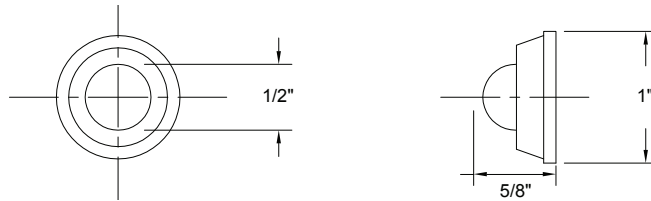

1" CONVEX WALL BUMPER

Base Metal: Zinc

	Description	Finish	Item No.	List Price	CTN QTY	WT/ CTN
	1" Wall Bumper	US26D	403015	$6.82	100	7 lb
	1" Wall Bumper	US10B	403010	$6.82	100	7 lb