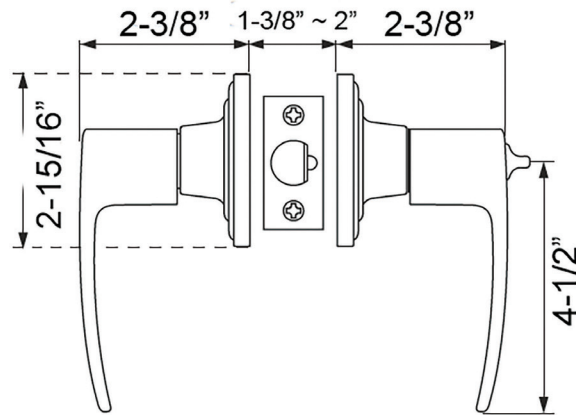

DELANEY® LEVERSETS GRADE 2

Specifications

Door Prep	Cross bore: 2-1/8" Edge bore: 1" Latch face: 1" x 2-1/4"	Latches	Entrance: 2-3/8" & 2-3/4" adjustable (9060 UL) Passage/Privacy: 2-3/8" & 2-3/4" adjustable (9064) Faceplate: 1" x 2-1/4" round corner Bolt: 1/2" throw. Meets 3-Hr Fire Rating
Backset	Adjustable 2-3/8" and 2-3/4"	Strikes	1-1/8" x 2-3/4" T-strike (9101)
Door Thickness	1-3/8" ~ 2"	Door Handing	Not Required
Cylinder	SD/MD: SC4 6-pin standard. KW1 5-pin optional Entries packed KA2, SC1 5-pin optional	Product Features	Concealed Mounting Screws Protective Sleeve Interlocking Screw Posts Push Button Locking Panic Proof
ANSI & Federal Standards	Meets requirements of BHMA/ANSI A156.2 Series 4000, GR2, 400,000 Cycles.		

RH SERIES - MD LEVER STYLE GRADE 2 MEDIUM TUBULAR LEVERSET

Shown in Satin Chrome

Model	Function	WT/LB	CTN QTY	US26D Satin Chrome	
500-RH-MD	Entrance	29 lb	10 Pcs	Item No.	321522
				List Price	$110.25
504-RH-MD	Storeroom	29 lb	10 Pcs	Item No.	326522
				List Price	$117.60
509-RH-MD	Classroom	29 lb	10 Pcs	Item No.	329522
				List Price	$117.60
501-RH-MD	Passage	26 lb	10 Pcs	Item No.	324522
				List Price	$101.85
502-RH-MD	Privacy	26 lb	10 Pcs	Item No.	322522
				List Price	$103.95
515-RH-MD	Dummy	18 lb	20 Pcs	Item No.	325522
				List Price	$48.30