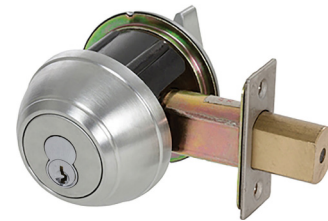

LM IC - SINGLE CYLINDER (200) - IC CORE

Shown in Satin Chrome

Model	Function	WT/LB	CTN QTY	US26D Satin Chrome	US26D IC Core (Less Core)
200-LM	Single Cylinder with Thumbturn	21 lb	12 Pcs	Item No.	301601
				List Price	$106.05
					301702
					$106.05