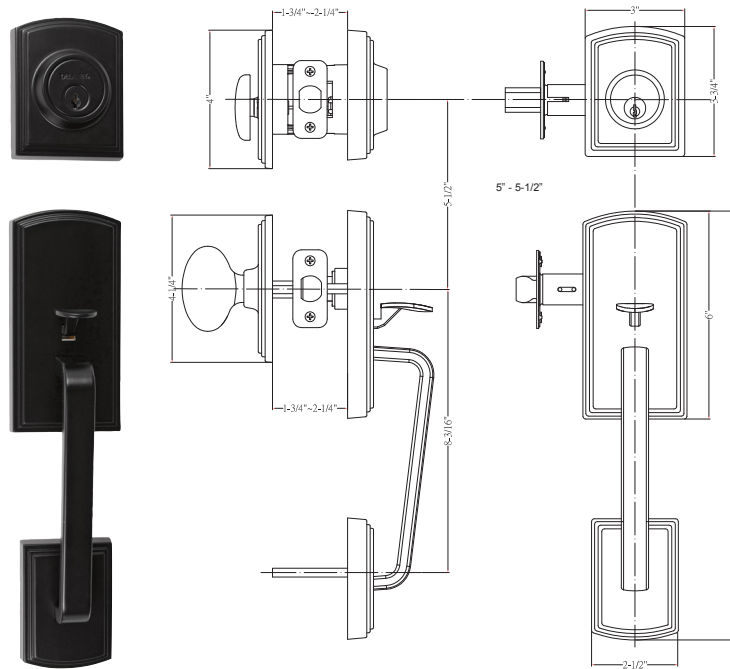

CALLAN® BY DELANEY™ ENTRANCE HANDLESETS

VISCONTI

Shown in Matte Black

BOX PACK

Handleset pricing includes interior knob or lever.

Model	Function	WT/ CTN	CTN QTY		US15 Satin Nickel	US10BE Edged Bronze	US19 Matte Black
400-VN	Single Cylinder	35 lb	4 Pcs	Item No.	374001	374007	374004
				List Price	$253.05	$253.05	$253.05
405-VN	Dummy	31 lb	4 Pcs	Item No.	374051	374057	374054
				List Price	$243.60	$243.60	$243.60