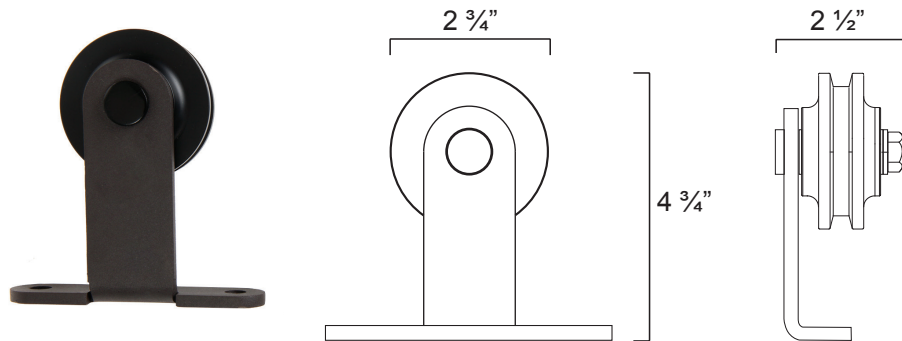

DELANEY® SPLIT TRACK

3000 SERIES

Top Mount

Shown in Matte Black