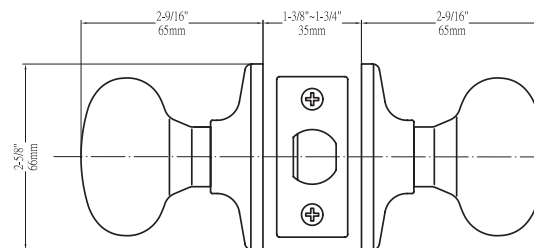

FAIRFIELD continued

VISUAL PACK

Model	Function	WT/ LB	CTN QTY		US15 Satin Nickel	US10BE Edged Bronze	US19 Matte Black
VP-100T-FD	Entrance	27 lb	20 Pcs	Item No.	VPKR1001	VPKR1007	VPKR1004
				List Price	$37.01	$40.42	$40.42
VP-101T-FD	Passage	23 lb	20 Pcs	Item No.	VPKR1011	VPKR1017	VPKR1014
				List Price	$32.55	$35.70	$35.70
VP-102T-FD	Privacy	24 lb	20 Pcs	Item No.	VPKR1021	VPKR1027	VPKR1024
				List Price	$34.12	$37.27	$37.27
VP-115T-FD	Dummy (Pair)	13 lb	20 Pcs	Item No.	VPKR1051	VPKR1057	VPKR1054
				List Price	$32.55	$35.70	$35.70
VP-300T-FD	Combo	27 lb	10 Pcs	Item No.	VPKR3001	—	—
				List Price	$67.72		

SAXON

Shown in Satin Nickel

BOX PACK

Model	Function	WT/ LB	CTN QTY		US3 Bright Brass	US15 Satin Nickel	US5 Antique Brass	US26 Bright Chrome	US10BE Edged Bronze	US19 Matte Black	AS Antique Silver
100T-SA	Entrance	27 lb	20 Pcs	Item No.	KS1003	KS1001	KS1005	KS1006	KS1007	KS1004	KS1002
				List Price	$38.58	$38.58	$43.57	$38.58	$42.52	$42.52	$43.57
101T-SA	Passage	22 lb	20 Pcs	Item No.	KS1013	KS1011	KS1015	KS1016	KS1017	KS1014	KS1012
				List Price	$33.07	$33.07	$37.27	$33.07	$36.22	$36.22	$37.27
102T-SA	Privacy	22 lb	20 Pcs	Item No.	KS1023	KS1021	KS1025	KS1026	KS1027	KS1024	KS1022
				List Price	$34.65	$34.65	$39.37	$34.65	$38.32	$38.32	$39.37
115T-SA	Dummy	9 lb	20 Pcs	Item No.	KS1053	KS1051	KS1055	KS1056	KS1057	KS1054	KS1052
				List Price	$16.80	$16.80	$19.16	$16.80	$18.11	$18.11	$19.16
300T-SA	Combo	54 lb	10 Pcs	Item No.	KS3003	KS3001	—	—	KS3007	KS3004	—
				List Price	$68.77	$68.77			$74.81	$74.81	

VISUAL PACK

Model	Function	WT/ LB	CTN QTY		US3 Bright Brass	US15 Satin Nickel	US10BE Edged Bronze	US19 Matte Black
VP-100T-SA	Entrance	27 lb	20 Pcs	Item No.	VPKS1003	VPKS1001	VPKS1007	VPKS1004
				List Price	$39.90	$39.90	$44.62	$44.62
VP-101T-SA	Passage	22 lb	20 Pcs	Item No.	VPKS1013	VPKS1011	VPKS1017	VPKS1014
				List Price	$34.65	$34.65	$38.32	$38.32
VP-102T-SA	Privacy	23 lb	20 Pcs	Item No.	VPKS1023	VPKS1021	VPKS1027	VPKS1024
				List Price	$36.75	$36.75	$40.42	$40.42
VP-115T-SA	Dummy (Pair)	13 lb	10 Pcs	Item No.	VPKS1053	VPKS1051	VPKS1057	VPKS1054
				List Price	$34.65	$34.65	$38.32	$38.32
VP-300T-SA	Combo	27 lb	10 Pcs	Item No.	—	VPKS3001	VPKS3007	VPKS3004
				List Price		$70.35	$76.91	$76.91