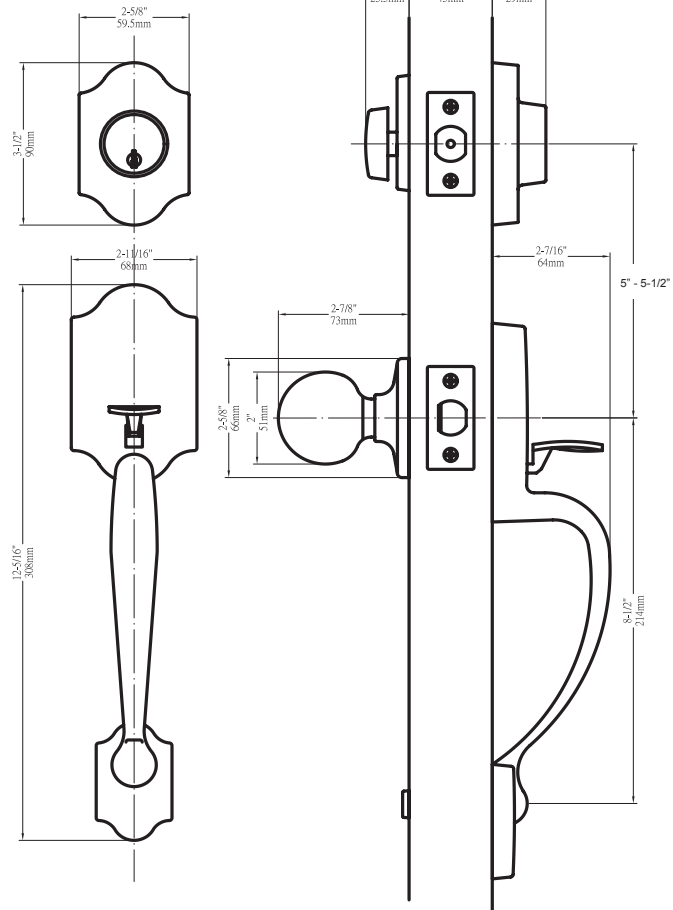

CALLAN® ENTRANCE HANDLESETS

BY DELANEY®

Specifications

Door Prep	Deadbolt cross bore: 2-1/8" Handleset cross bore: 2-1/8" Edge bore: 1" Latch face: 1" x 2-1/4" Mounting bore distance (center to center): 5" - 5 1/2" recommended	Latches	Upper: 2-3/8" and 2-3/4" adjustable (9092) Faceplate: 1" x 2-1/4" round corner Bolt: 1" Bolt with hardened steel rod Lower: 2-3/8" and 2-3/4" adjustable (9074) (for lever and knob) Faceplate: 1" x 2-1/4" round corner Bolt: Solid brass 1/2" throw
Backset	Fits 2-3/8" and 2-3/4"	Strikes	Deadbolt: 2-1/4" full lip round corner (9113 & 9117) Thumbpiece: 2-1/4" full lip round corner (9103)
Door Thickness	1-3/8" ~ 1-3/4" door standard 2-1/4" Ext. Kit available	Wood Screws	Combination screws that suit both wood or metal door mounting
Cylinder	KW1 5-pin standard; SC1 5-pin optional Handlesets packed KD	Door Handing	Specify handing when ordering lever as interior option

CHATHAM

Shown in Satin Nickel

BOX PACK

Handleset pricing includes interior knob or lever. Specify when ordering.

Model	Function	WT/ CTN	CTN QTY	Color Options			
				US15 Satin Nickel	US10BE Edged Bronze	US19 Matte Black	
400-CT	Single Cylinder	33 lb	10 Pcs	Item No.	KA6001	KA6007	KA6004
				List Price	$176.40	$182.70	$182.70
405-CT	Dummy	30 lb	10 Pcs	Item No.	KA6051	KA6057	KA6054
				List Price	$173.25	$179.55	$179.55