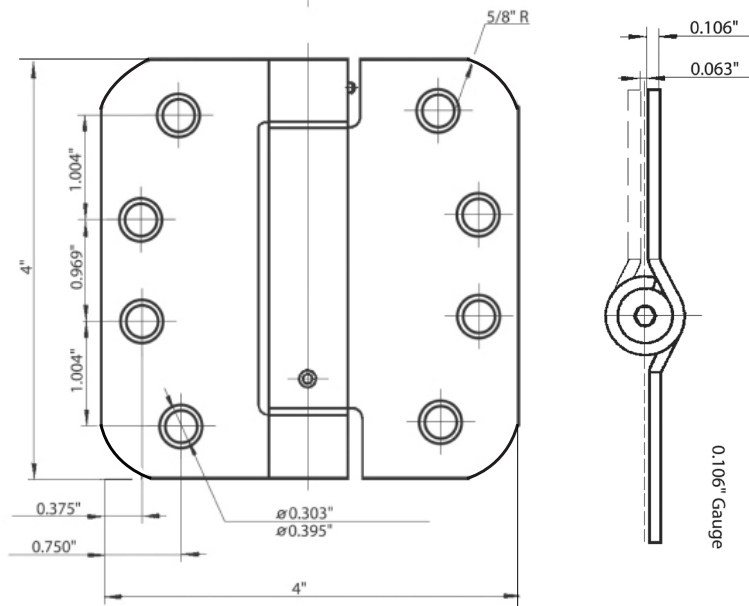

4" X 4" SPRING HINGES

SPECIFICATIONS

- #10 X 1/2" machine screw (10-24NC) standard
- #10 x 1" wood screw standard
- Box Pack: 1 Pair (2 pcs) per box
  20 Pair / CTN, 32 Lbs
- Gauge: 0.106" Steel
- Priced and sold by the pair (2 Hinges)