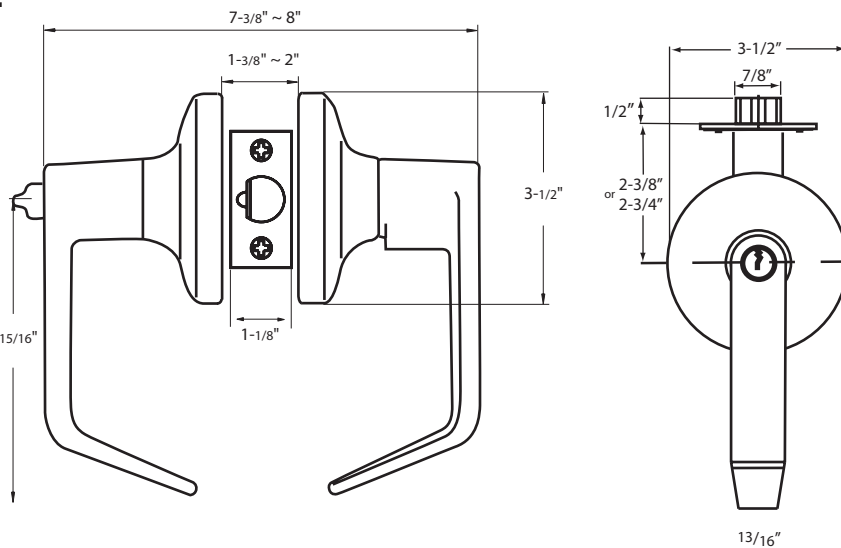

Model	Function	WT/LB	CTN QTY	Standard Cylinder		IC Core (Less Core)		
				US26D Satin Chrome	US10B Oil Rubbed Bronze	US26D Satin Chrome	US10B Oil Rubbed Bronze	
500-F-CT	Entrance	32 lb	6 Pcs	Item No.	3C6002	3C6000	3K6002	3K6000
				List Price	$227.85	$239.40	$227.85	$239.40
504-F-CT	Storeroom	32 lb	6 Pcs	Item No.	3C6042	3C6040	3K6042	3K6040
				List Price	$233.10	$244.65	$233.10	$244.65
509-F-CT	Classroom	32 lb	6 Pcs	Item No.	3C6092	3C6090	3K6092	3K6090
				List Price	$233.10	$244.65	$233.10	$244.65
501-F-CT	Passage	30 lb	6 Pcs	Item No.	3C6012	—	—	—
				List Price	$206.32			
502-F-CT	Privacy	31 lb	6 Pcs	Item No.	3C6022	—	—	—
				List Price	$208.42			
515-F-CT	Dummy	15 lb	6 Pcs	Item No.	3C6052	—	—	—
				List Price	$117.60