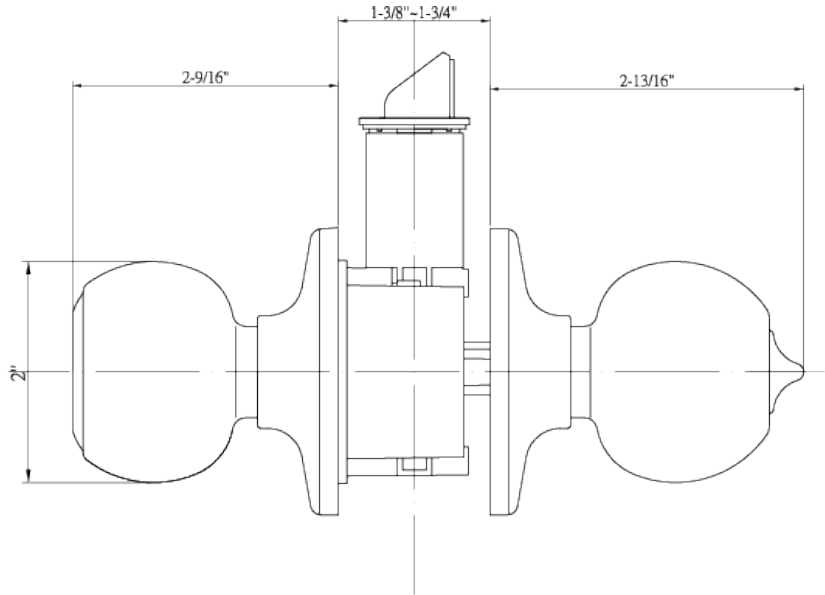

ROLAND GRADE 2

Shown in Satin Nickel

BOX PACK

Model	Function	WT/LB	CTN QTY	US15 Satin Nickel	
100T-FD	Entrance	27 Lbs	10 Pcs	Item No.	G2KR1001
				List Price	$55.12
101T-FD	Passage	22 Lbs	10 Pcs	Item No.	G2KR1011
				List Price	$37.80
102T-FD	Privacy	22 Lbs	10 Pcs	Item No.	G2KR1021
				List Price	$38.85
115T-FD	Dummy	9 Lbs	20 Pcs	Item No.	KR1051
				List Price	$15.22