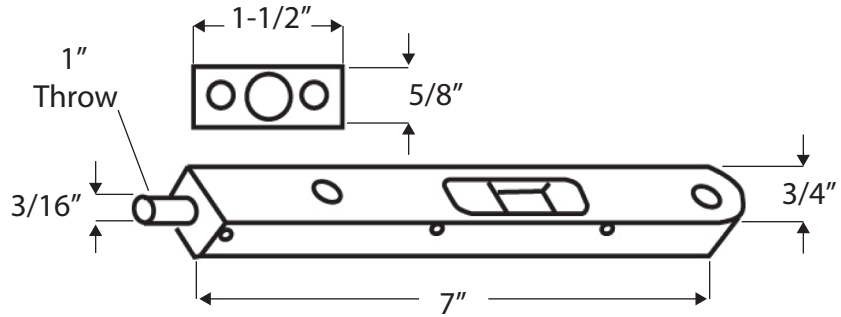

MORTISE IN FLUSH BOLT 7" SLIDE TYPE

Base Metal: Zinc

	Description	Finish	Item No.	List Price	CTN QTY	WT/CTN
	Mortise In Flush Bolt 7" (Slide Type)	US15	410107	$26.25	25	7 lb
	Mortise In Flush Bolt 7" (Slide Type)	US10B	410112	$29.40	25	7 lb
	Strike Plate Only for Mortise In Flush Bolt	US15	481401	$1.31	1000	22 lbs
	Strike Plate Only for Mortise In Flush Bolt	US10B	481400	$1.31	1000	22 lbs