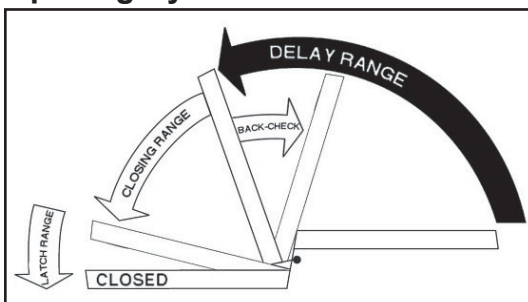

Opening Cycle

Top Rail Guide

8000 Series	6000 Series
• RA: 3 1/2"	• RA: 3"
• PA: 5"	• PA: 4"
4400 Series	3000 Series
• RA: 2 3/8"	• RA: 2"
• PA: 4 5/8"	• PA: 4"