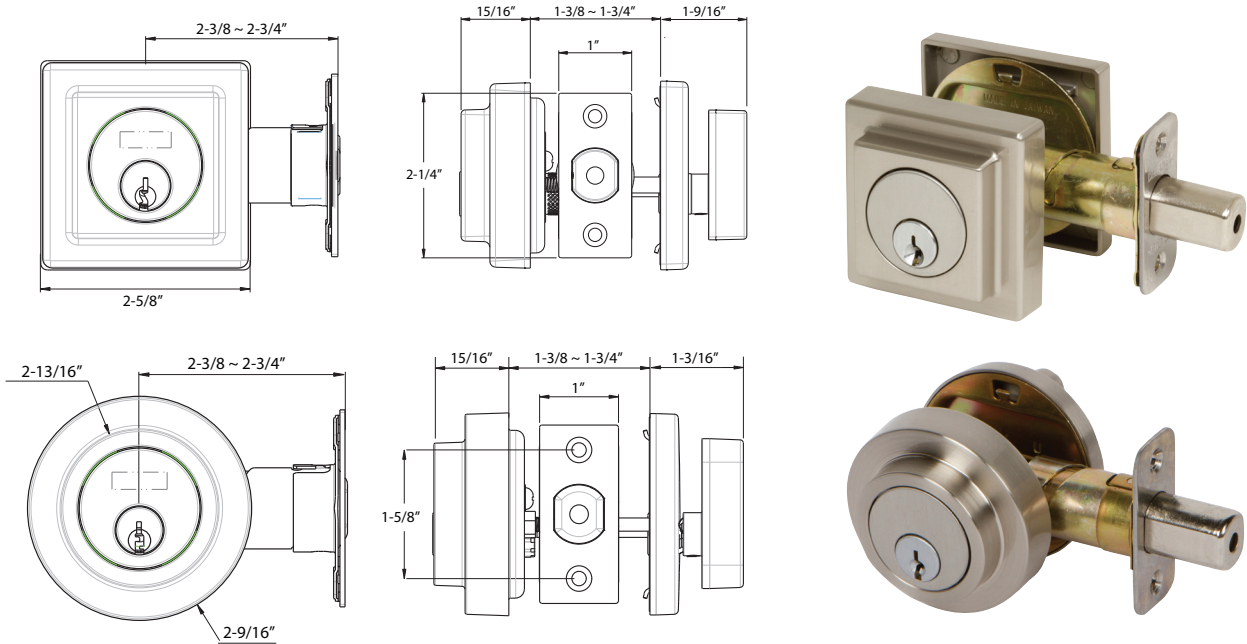

Specifications

Door Prep	Cross bore: 2-1/8" Edge bore: 1" Latch face: 1" x 2-1/4"	Latches	2-3/8" and 2-3/4" adjustable (9092) Faceplate: 1" x 2-1/4" round corner Bolt: Brass with hardened steel rod. Full 1" throw
Backset	Fits 2-3/8" and 2-3/4"	Strikes	1-3/4" x 2-1/4" Rd and Sq Corner (9113 and 9117) Includes Reinforcement Strike
Door Thickness	1-3/8" ~ 1-3/4" door standard, 2-1/4" Ext. Kit Available	Wood Screws	Combination screws that suit both wood or metal door mounting. Includes 3" Security Screws
Cylinder	KW1 5-Pin standard / SC1 5-pin Optional Deadbolts packed KA4		

CONTEMPORARY DEADBOLTS

Shown in Satin Nickel

BOX PACK

Model	Function	WT/LB	CTN QTY		US15 Satin Nickel	US26 Bright Chrome	US19 Matte Black	US12P Tuscany Bronze
200-LTS	Square Single Cylinder	20 lb	12 Pcs	Item No.	355001	355006	355009	355007
				List Price	$63.78	$63.78	$70.35	$70.35
205-LTS	Square One-Sided (Half Bore)	13 lb	12 Pcs	Item No.	353001	353006	353009	—
				List Price	$42.00	$42.00	$46.20	
200-LTR	Round Single Cylinder	20 lb	12 Pcs	Item No.	345001	—	345009	—
				List Price	$60.90		$67.20	
	Square Turn Button		12 Pcs	Item No.	310601	310606	310619	310610
				List Price	$27.03	$27.03	$27.03	$27.03