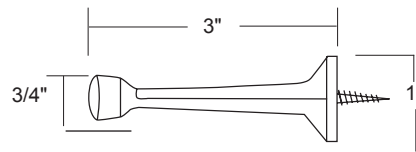

HD RIGID DOOR STOP

Base Metal: Zinc

	Description	Finish	Item No.	List Price	CTN QTY	WT/CTN
	H.D. Rigid Door Stop 3"	US3	402150	$2.36	250	24 lbs
	H.D. Rigid Door Stop 3"	US26	402170	$2.36	250	24 lbs
	H.D. Rigid Door Stop 3" w/ Matte Black Tips	US15A	402185	$2.36	250	24 lbs
	H.D. Rigid Door Stop 3"	US15	402190	$2.36	250	24 lbs
	H.D. Rigid Door Stop 3" w/ Matte Black Tips	US10B	402175	$2.36	250	24 lbs
	H.D. Rigid Door Stop 3" w/ Matte Black Tips	US19	402195	$2.36	250	24 lbs
	920 Solid Brass Door Stop US15	US15	BV920001	$21.00	250	24 lbs
	920 Solid Brass Door Stop US10B	US10B	BV920002	$21.00	250	24 lbs
	920 Solid Brass Door Stop US26	US26	BV920003	$21.00	250	24 lbs