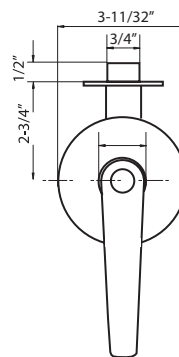

## E SERIES - MD LEVER STYLE GRADE 2 HEAVY DUTY CYLINDRICAL LEVERSET

Model	Function	WT/LB	CTN QTY	US26D Satin Chrome		US19 Matte Black	
				US26D Satin Chrome	US19 Matte Black	US26D Satin Chrome	US19 Matte Black
500-E-MD	Entrance	29 lb	6 Pcs	Item No.	3M5002	3M5009	
				List Price	\$149.10	\$163.80	
504-E-MD	Storeroom	29 lb	6 Pcs	Item No.	3M5042	3M5049	
				List Price	\$156.45	\$172.20	
509-E-MD	Classroom	29 lb	6 Pcs	Item No.	3M5092	3M5099	
				List Price	\$156.45	\$172.20	
501-E-MD	Passage	26 lb	6 Pcs	Item No.	3M5012	3M5019	
				List Price	\$123.90	\$136.50	
502-E-MD	Privacy	26 lb	6 Pcs	Item No.	3M5022	3M5029	
				List Price	\$127.05	\$139.65	
515-E -MD	Dummy	18 lb	12 Pcs	Item No.	3M5052	3M5059	
				List Price	\$60.90	\$67.20	