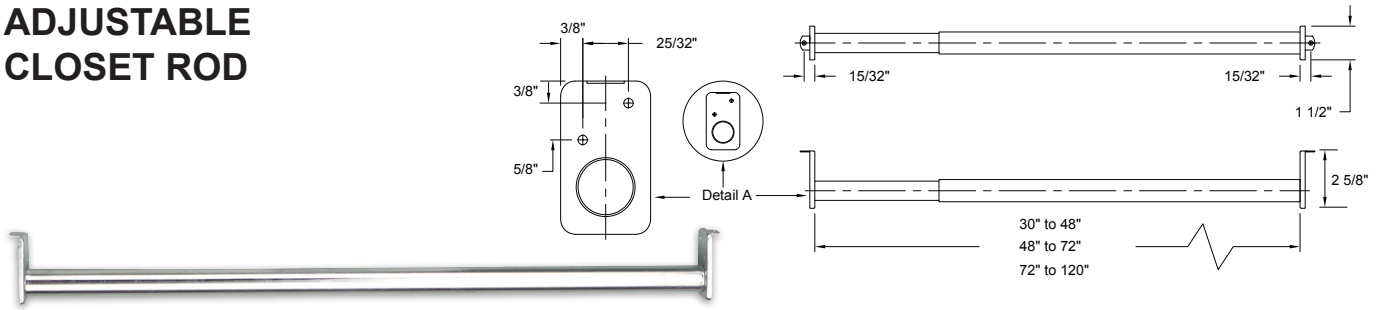

## ADJUSTABLE CLOSET ROD

Base Metal: Zinc

	Description	Finish	Item No.	List Price	CTN QTY	WT/ CTN
	30" - 48" Adjustable Closet Rod	Zinc Plate	463048	\$13.12	10	18 lb
	48" - 72" Adjustable Closet Rod	Zinc Plate	464872	\$17.32	10	24 lb
	72" - 120" Adjustable Closet Rod	Zinc Plate	469620	\$32.55	10	28 lb