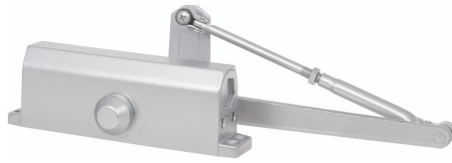

DELANEY® DOOR CLOSERS

3000 SERIES

Power Size 3

**5 YEAR
WARRANTY**

SPECIFICATIONS

- Meets ANSI 156.4 Grade 2
- UL Listed, 3-Hour Fire Rating
- Fixed Size 3 Closer
- Independent Latch & Sweep
- Heavy Duty Rack & Pinion
- Heat treated High Tension Piston
- High lubricity hydraulic fluid to ensure smooth operation
- Standard arm and parallel bracket included for regular arm, top jamb, and parallel arm applications
- Standard Arm Installation allows door to swing 180°
- Non-Handed

Model	WT/CTN	QTY/CTN	Aluminum		Dark Bronze
3000 Series Door Closer	62 lb	10 Pcs	Item No.	603300	603301
			List Price	$99.75	$105.00

DOOR CLOSER PARTS

	Description	Finish	Item No.	CTN QTY	WT/CTN	List Price
With Parallel Bracket *Can not use Hold Open Arm for Fire Doors	Friction Hold Open Arm - 8000	Aluminum	600840	12	33 lb	$78.75
	Friction Hold Open Arm - 8000	Dark Bronze	600841	12	33 lb	$78.75
	Friction Hold Open Arm - 6000 (with parallel Bracket)	Aluminum	600640	12	33 lb	$49.35
	Friction Hold Open Arm - 6000 (with parallel Bracket)	Dark Bronze	600641	12	33 lb	$49.35
	Friction Hold Open Arm - 6000/4400	Aluminum	600440	12	33 lb	$49.35
	Friction Hold Open Arm - 6000/4400	Dark Bronze	600441	12	33 lb	$49.35
	Parallel Rigid Cush Arm - 8000	Aluminum	600850	12	33 lb	$73.50
	Parallel Rigid Cush Arm - 8000	Dark Bronze	600851	12	33 lb	$73.50
	Parallel Rigid Cush Arm - 6000	Dark Bronze	600651	12	33 lb	$73.50
*Not for use with Fire Doors	Hold Open Cush Arm for 8000	Aluminum	600860	12	46 lb	$76.65
	Hold Open Cush Arm for 8000	Dark Bronze	600861	12	46 lb	$76.65
	Hold Open Cush Arm for 6000	Aluminum	600660	12	51 lb	$76.65
	Hold Open Cush Arm for 6000	Dark Bronze	600661	12	51 lb	$76.65
	Sex Bolt w/ Screw (All Series)	Aluminum	600180	4 Pcs/Set		$9.24
	Sex Bolt w/ Screw (All Series)	Dark Bronze	600181	4 Pcs/Set		$9.24
	8000-Series Drop Plate	Aluminum	600820	20 Pcs	66 lb	$29.40
	8000-Series Drop Plate	Dark Bronze	600821	20 Pcs	66 lb	$29.40
	6000/6000S-Series Drop Plate	Aluminum	600620	20 Pcs	40 lb	$29.40
	6000/6000S-Series Drop Plate	Dark Bronze	600621	20 Pcs	40 lb	$29.40
	6000S Replacement Slim Cover Only	Aluminum	600610			$14.70
	6000S Replacement Slim Cover Only	Dark Bronze	600611			$14.70
	6000 Replacement Cover Only	Aluminum	600630			$19.95
	6000 Replacement Cover Only	Dark Bronze	600631			$19.95
	8000 Replacement Cover Only	Aluminum	600830			$26.25
	8000 Replacement Cover Only	Dark Bronze	600831			$26.25