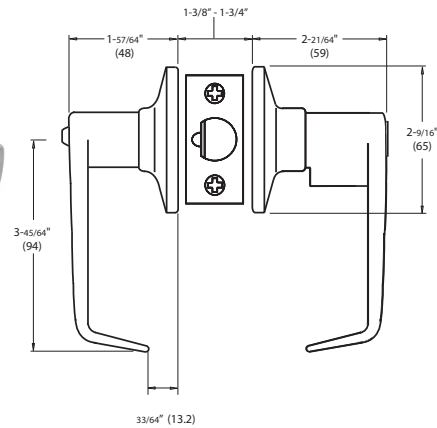

ET LEVER

Shown in Satin Nickel

ADA Compliant
Panic Proof Function

ADA Compliant
Panic Proof Function

BOX PACK

Model	Function	WT/CTN	CTN QTY	US15 Satin Nickel	
500T - ET	Push Button Entrance (Panic Proof)	26 lb	20 Pcs	Item No.	D20320P
				List Price	$49.66
504T - ET	Storeroom	26 lb	20 Pcs	Item No.	D26320
				List Price	$61.95
501T - ET	Passage	23 lb	20 Pcs	Item No.	D24320
				List Price	$36.22
502TP - ET	Push Button Privacy (Panic Proof)	24 lb	20 Pcs	Item No.	D22320P
				List Price	$42.00
515T - ET	Dummy	15 lb	20 Pcs	Item No.	D25320
				List Price	$19.21