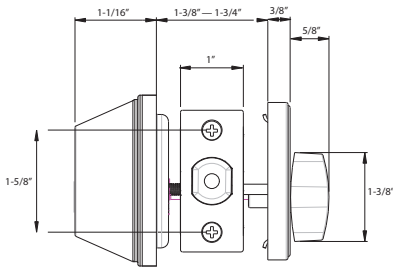

BOX PACK

Model	Function	WT/ LB	CTN QTY		US5 Antique Brass	US32D Satin Stainless Steel	US15 Satin Nickel	US26 Bright Chrome	US19 Matte Black	US12P Tuscany Bronze
200-B	Single Cylinder	27 lb	20 Pcs	Item No.	—	D31002	D31004	D31006	D31009	D31007
				List Price		$34.12	$34.12	$34.12	$36.22	$36.22
205-S	One-Sided (Half Bore)	15 lb	20 Pcs	Item No.	—	D35002	D35004	D35006	D35009	—
				List Price		$18.37	$19.68	$19.68	$22.26	
206-S	One-Sided (Full Bore)	15 lb	20 Pcs	Item No.	—	D36002	D36004	—	D36009	—
				List Price		$22.83	$25.20		$27.03	
	Turn Button Only		Each	Item No.	D32005	D32002	D32004	D32006	D32009	D32007
				List Price	$11.02	$11.02	$11.02	$11.02	$11.02	$11.02