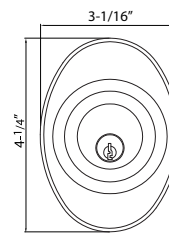

CALLAN® ENTRANCE HANDLESETS BY DELANEY™

Specifications

Door Prep	Deadbolt cross bore: 2-1/8" Handleset cross bore: 2-1/8" Edge bore: 1" Latch face: 1" x 2-1/4" Mounting bore distance (center to center): 5-1/2" recommended	Latches	Deadbolt: 2-3/8" & 2-3/4" adjustable (C9092 R/S) Faceplate: 1" x 2-1/4" round corner Bolt: 1" throw with hardened steel rod Handle: 2-3/8" and 2-3/4" adjustable (C9074 R/S) Faceplate: 1" x 2-1/4" round corner
Backset	Fits 2-3/8" and 2-3/4"	Strikes	Deadbolt: 2-1/4" Rd. & Sq. corner (9118 R/S) 1 1/8" X 2 3/4" Thumbpiece: 2-1/4" full lip Rd. & Sq. corner (9103 & 9102). Includes Reinforcement Plate
Door Thickness	1-3/8" ~ 1-3/4" door standard 2-1/4" Ext. Kits available	Wood Screws	Combination screws that suit both wood or metal door mounting. Includes 3" Security Screws
Cylinder	SC1 5-pin standard; KW1 5-pin optional Handlesets packed KD	Door Handing	Specify handing when ordering lever as interior option

CANDLER

GRADE 2

Shown in Oil Rubbed Bronze Edged

BOX PACK

Model	Function	WT/ CTN	CTN QTY	US15 Satin Nickel		US10BE Edged Bronze	
				Item No.	List Price	Item No.	List Price
400-CO-G2	Single Cylinder	38 lb	10 Pcs	G2KA4001	$217.35	G2KA4007	$239.40
405-CO-G2	Dummy	36 lb	10 Pcs	G2KA4051	$214.20	G2KA4057	$236.25

VISUAL PACK

Model	Function	WT/ CTN	CTN QTY	US19 Matte Black	
				Item No.	List Price
SA-VB-400-CO	Single Cylinder	38 lb	10 Pcs	VBG2KA4004	$226.80