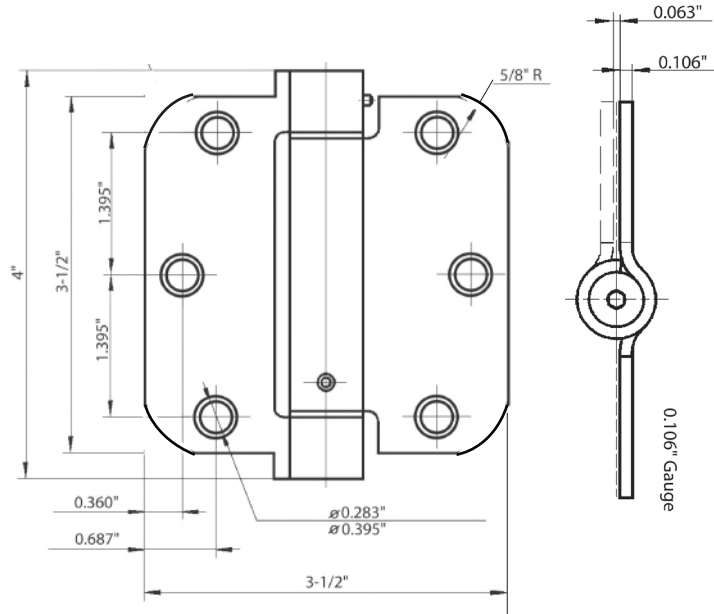

3 1/2" X 3 1/2" SPRING HINGES

SPECIFICATIONS

- #10 X 1/2" machine screw (10-24NC) standard
- #10 x 1" wood screw standard
- Box Pack: 1 Pair (2 pcs) per box.
  20 Pair / CTN, 28 Lbs
- Gauge: 0.106" Steel
- Priced and sold by the pair (2 Hinges)