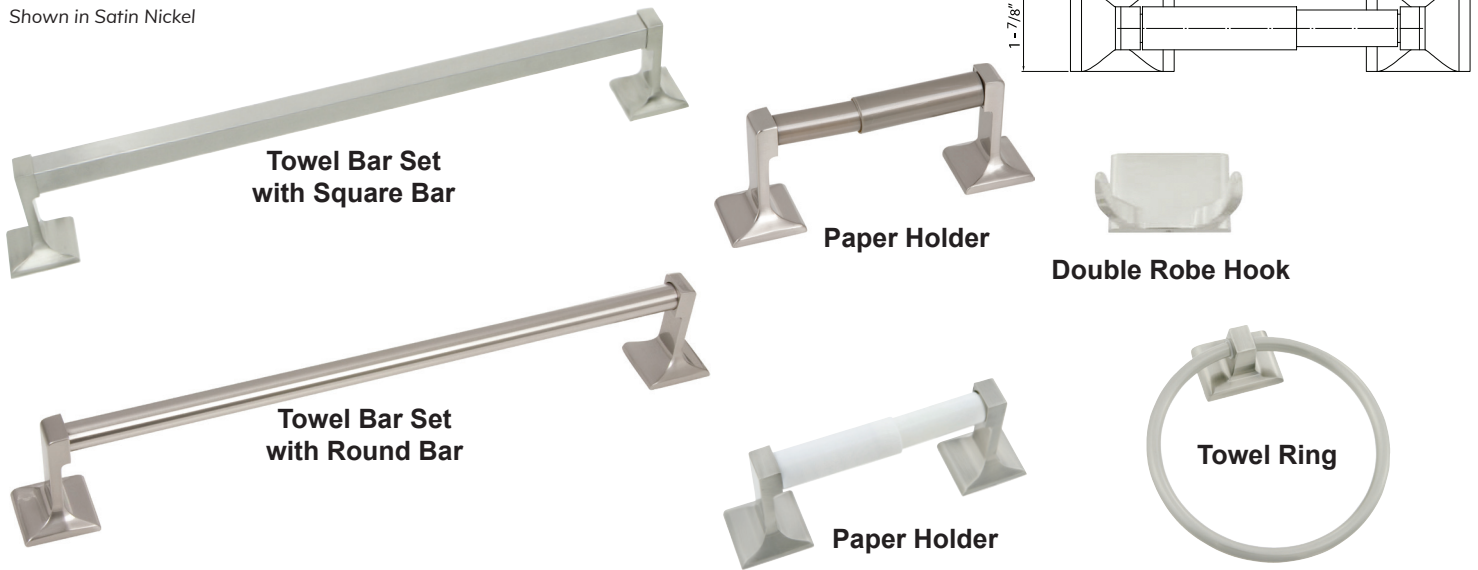

DELANEY® BATH HARDWARE

300 SERIES-CASCADE

Shown in Satin Nickel

DESCRIPTION	WT/LB	CT/QTY	US26 Bright Chrome		US15 Satin Nickel	
			Item No.	List Price	Item No.	List Price
Paper Holder (White Plastic Roller)	29 lb	50 Pcs	Item No.	502001B	502801B	
			List Price	$8.92	$11.81	
Paper Holder (Metallic Plastic Roller)	29 lb	50 Pcs	Item No.	502002B	502802B	
			List Price	$8.92	$11.81	
Double Robe Hook	18 lb	50 Pcs	Item No.	502012B	502812B	
			List Price	$3.93	$4.46	
Towel Ring	12 lb	50 Pcs	Item No.	502022B	502822B	
			List Price	$7.35	$8.66	
18" Towel Bar Set (Square)	32 lb	50 Pcs	Item No.	572018BK	572818BK	
			List Price	$9.97	$13.38	
24" Towel Bar Set (Square)	36 lb	50 Pcs	Item No.	572024BK	572824BK	
			List Price	$11.02	$14.70	
Towel Bar Post Only (Square)	25 lb	50 Pcs	Item No.	502100B	502800B	
			List Price	$7.35	$8.40	
3/4" x 18" Towel Bar Only (Square)	8 lb	50 Pcs	Item No.	582118	580118	
			List Price	$2.62	$4.98	
3/4" x 24" Towel Bar Only (Square)	11 lb	50 Pcs	Item No.	582124	580124	
			List Price	$3.67	$6.30	
18" Towel Bar Set (Round)	32 lb	50 Pcs	Item No.	572018RK	572818RK	
			List Price	$14.70	$15.75	
24" Towel Bar Set (Round)	36 lb	50 Pcs	Item No.	572024RK	572824RK	
			List Price	$16.80	$17.85	
Towel Bar Post Only (Round)	25 lb	50 Pcs	Item No.	502100R	502800R	
			List Price	$7.35	$8.40	
3/4" x 18" Towel Bar Only (Round)	8 lb	50 Pcs	Item No.	540186	540188	
			List Price	$7.35	$7.35	
3/4" x 24" Towel Bar Only (Round)	8 lb	50 Pcs	Item No.	540246	540248	
			List Price	$9.45	$9.45