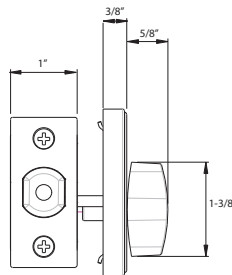

BOX PACK

Model	Function	WT/ LB	CTN QTY		US5 Antique Brass	US32D Satin Stainless Steel	US15 Satin Nickel	US26 Bright Chrome	US19 Matte Black	US12P Tuscany Bronze
200-B	Single Cylinder	27 lb	20 Pcs	Item No.	—	D31002	D31004	D31006	D31009	D31007
				List Price		$34.12	$34.12	$34.12	$36.22	$36.22
205-S	One-Sided (Half Bore)	15 lb	20 Pcs	Item No.	—	D35002	D35004	D35006	D35009	—
				List Price		$18.37	$19.68	$19.68	$22.26	
206-S	One-Sided (Full Bore)	15 lb	20 Pcs	Item No.	—	D36002	D36004	—	D36009	—
				List Price		$22.83	$25.20		$27.03	
	Turn Button Only		Each	Item No.	D32005	D32002	D32004	D32006	D32009	D32007
				List Price	$11.02	$11.02	$11.02	$11.02	$11.02	$11.02