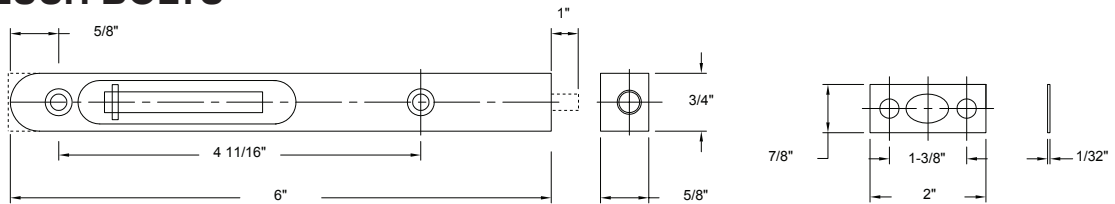

SOLID BRASS FLUSH BOLTS

Base Metal: Brass

Description	Finish	Item No.	List Price	CTN QTY	WT/CTN
Flush Bolt Solid Brass 6" Round End	US3	410600	$14.70	150	40 lbs
Flush Bolt Solid Brass 6" Round End	US15	410215	$14.70	150	40 lbs
Flush Bolt Solid Brass 6" Round End	US10B	410210	$16.01	150	40 lbs
Flush Bolt Solid Brass 6" Square End	US3	410800	$14.70	150	40 lbs
Flush Bolt Solid Brass 6" Square End	US15	410315	$14.70	150	40 lbs
Flush Bolt Solid Brass 6" Square End	US10B	410810	$16.01	150	40 lbs
Flush Bolt Solid Brass 6" Square End	US19	410504	$16.01	150	40 lbs
Strike Plate Only for 6" Flush Bolt	US15	480415	$1.05	150	40 lbs
Strike Plate Only for 6" Flush Bolt	US10B	480400	$1.05	150	40 lbs