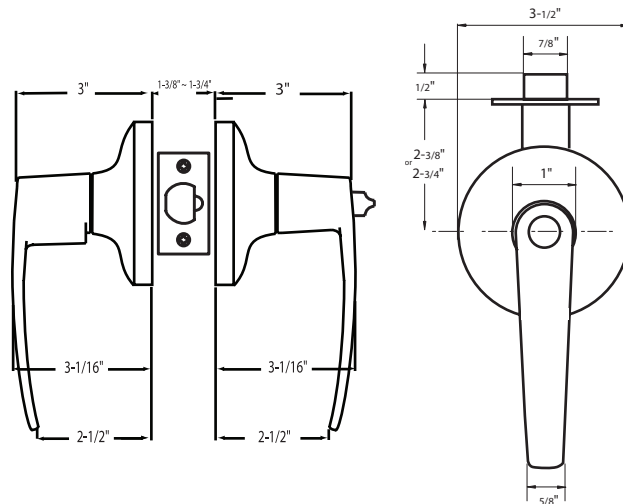

F SERIES - MD LEVER STYLE GRADE 1 EXTRA HEAVY DUTY CYLINDRICAL LEVERSET

Shown in Satin Chrome

Model	Function	WT/LB	CTN QTY	US26D Satin Chrome	
500-F-MD	Entrance	32 lb	6 Pcs	Item No.	3N5002
				List Price	$227.85
504-F-MD	Storeroom	32 lb	6 Pcs	Item No.	3N5042
				List Price	$233.10