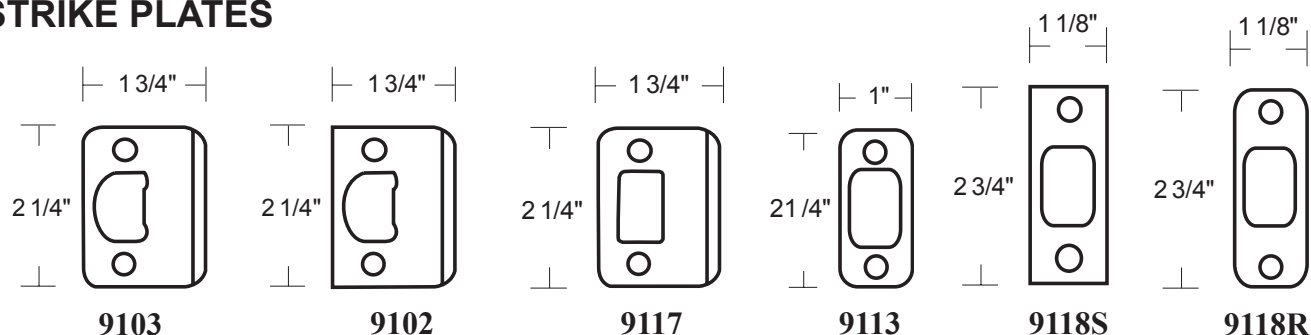

STRIKE PLATES

Description	Style	US15	US3	US26	Antique Silver	US19	
Full Lip Entry Strike (Round Corner)	9103	Item No.	280002	280003	280006	280001	280004
		List Price	$3.04	$3.04	$3.04	$3.04	$3.04
Full Lip Entry Strike (Square Corner)	9102	Item No.	280002S	280003S	—	—	—
		List Price	$3.04	$3.04			
Full Lip Deadbolt Strike	9117	Item No.	280102	280103	280106	280101	—
		List Price	$3.04	$3.04	$3.04	$3.04	
Deadbolt Strike	9113	Item No.	2891132	2891133	2891136	2891131	2891134
		List Price	$3.04	$3.04	$3.04	$3.04	$3.04
Deadbolt Strike w/ Reinforcement Plate	9118R/S	Item No.	2891182	2891183	—	—	2891184
		List Price	$4.09	$4.09			$4.09

GRADE 2 LATCHES 2-3/4" ~ 2-3/8"

CALLAN and Italian Collection Latches

Model	Description	US15	US10BE	US3	
C9092 R/S	Deadbolt Latch w/ Sq. & Rd. Faceplate	Item No.	378001	378007	378003
		List Price	$18.16	$18.16	$18.16
C9073 R/S	Entry Deadlatch w/ Sq. & Rd. Faceplate	Item No.	378101	378107	378103
		List Price	$15.01	$15.01	$15.01
C9074 R/S	Passage / Privacy Spring Latch w/ Sq. & Rd. Faceplate	Item No.	378201	378207	378203
		List Price	$15.01	$15.01	$15.01