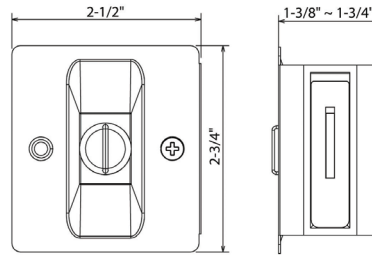

DELANEY® TRIM HARDWARE

TRADITIONAL SQUARE SLIDING POCKET DOOR LOCKS

Requires Door Edge Prep

Passage Shown

Privacy Shown

Base Metal: Zinc

Function	WT/LB	CTN QTY		US15 Satin Nickel	US3 Bright Brass	US5 Antique Brass	US26 Bright Chrome	US10B Oil Rubbed Bronze	US12P Tuscany Bronze	US19 Matte Black
Passage	5 lb	10 Pcs	Item No.	270209	270203	270205	270206	270210	270211	270214
			List Price	$17.32	$17.32	$17.32	$17.32	$18.37	$18.37	$17.85
Privacy	5 lb	10 Pcs	Item No.	270109	270103	270105	270106	270110	270111	270114
			List Price	$20.47	$20.47	$20.47	$20.47	$21.52	$21.52	$19.95