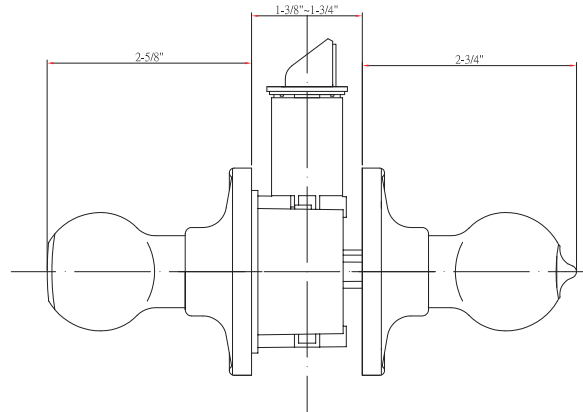

Specifications

Door Prep	Cross bore: 2-1/8" Edge bore: 1" Latch face: 1" x 2-1/4"	Latches	Entrance: 2-3/8" and 2-3/4" adjustable (C9060 R/S) Passage/Privacy: 2-3/8" and 2-3/4" adjustable (C9064 R/S) Faceplate: 1" x 2-1/4" Rd. and Sq. corner Bolt: 1/2" throw
Backset	Fits 2-3/8" and 2-3/4"	Strikes	1-3/4" x 2-1/4" full lip Rd. and Sq. corner (9103 and 9102). Includes Reinforcement Plate
Door Thickness	1-3/8" ~ 1-3/4" door standard 2-1/4" Ext. Kit available for Pass/Priv only	Wood Screws	Combination screws that suit both wood or metal door mounting. Includes 1-1/2" Security Screws
Cylinder	SC1 5-pin standard; KW1 5-pin optional Entries packed KA5	Grade 2 Features	Full protection collar, Interlocking installation guides, Reinforced spring assembly

EDGEWOOD GRADE 2

Shown in Oil Rubbed Bronze Edged

BOX PACK

Model	Function	WT/LB	CTN QTY		US15 Satin Nickel	US10BE Edged Bronze
100T-CA-G2	Entrance	14 lb	10 Pcs	Item No.	G2KE1001	G2KE1007
				List Price	$60.90	$64.05
101T-CA-G2	Passage	14 lb	10 Pcs	Item No.	G2KE1011	G2KE1017
				List Price	$51.45	$54.07
102T-CA-G2	Privacy	14 lb	10 Pcs	Item No.	G2KE1021	G2KE1027
				List Price	$52.50	$55.12
115T-CA	Dummy	9 lb	20 Pcs	Item No.	G2KE1051	G2KE1057
				List Price	$19.95	$21.00

VISUAL PACK

Model	Function	WT/CTN	CTN QTY		US10BE Edged Bronze
VB-100T-CA-G2	Entrance	23 lb	10 Pcs	Item No.	VBG2KE1007
				List Price	$63.00
VB-101T-CA-G2	Passage	23 lb	10 Pcs	Item No.	VBG2KE1017
				List Price	$53.55
VB-102T-CA-G2	Privacy	24 lb	10 Pcs	Item No.	VBG2KE1027
				List Price	$54.60
VB-115T-CA	Dummy (Pair)	24 lb	10 Pcs	Item No.	VBKE1057
				List Price	$42.00