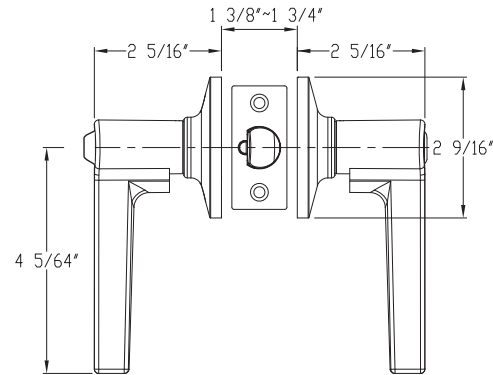

Specifications

Door Prep	Cross bore: 2-1/8" Edge bore: 1" Latch face: 1" x 2-1/4"	Latches <i>(6-Way Available)</i>	Entrance: 2-3/8" and 2-3/4" 6-way adjustable (9045R) Passage/Privacy: 2-3/8" and 2-3/4" 6-way adjustable (9079R) Faceplate: 1" x 2-1/4" round corner Bolt: 1/2" throw
Backset	Fits 2-3/8" and 2-3/4"	Strikes	1-3/4" x 2-1/4" full lip round corner (9103)
Door Thickness	1-3/8" ~ 1-3/4" door standard	Wood Screws	Combination screws that suit both wood or metal door mounting
Cylinder	KW1 5-pin standard SC1 5-Pin optional. Entries packed KA5	Door Handing	Reversible Lever Handing required for dummy function and Handleset interior

TULINA

Shown in Satin Nickel

Round Trim

ADA Compliant
Panic Proof Function

BOX PACK

Model	Function	WT/ CTN	CTN QTY		US15 Satin Nickel	US26 Bright Chrome	US19 Matte Black
500T-TA Round	Push Button Entrance (Panic Proof)	26 lb	20 Pcs	Item No.	D20220P	D20226P	D20229P
				List Price	$56.17	$56.17	$61.95
501T-TA Round	Passage	23 lb	20 Pcs	Item No.	D24220	D24226	D24229
				List Price	$42.00	$42.00	$46.20
502T-TA Round	Push Button Privacy (Panic Proof)	24 lb	20 Pcs	Item No.	D22220P	D22226P	D22229P
				List Price	$45.67	$45.67	$50.40
515T-TA Round	Dummy	15 lb	20 Pcs	Item No.	D25220	D25226	D25229
				List Price	$23.41	$23.41	$26.25