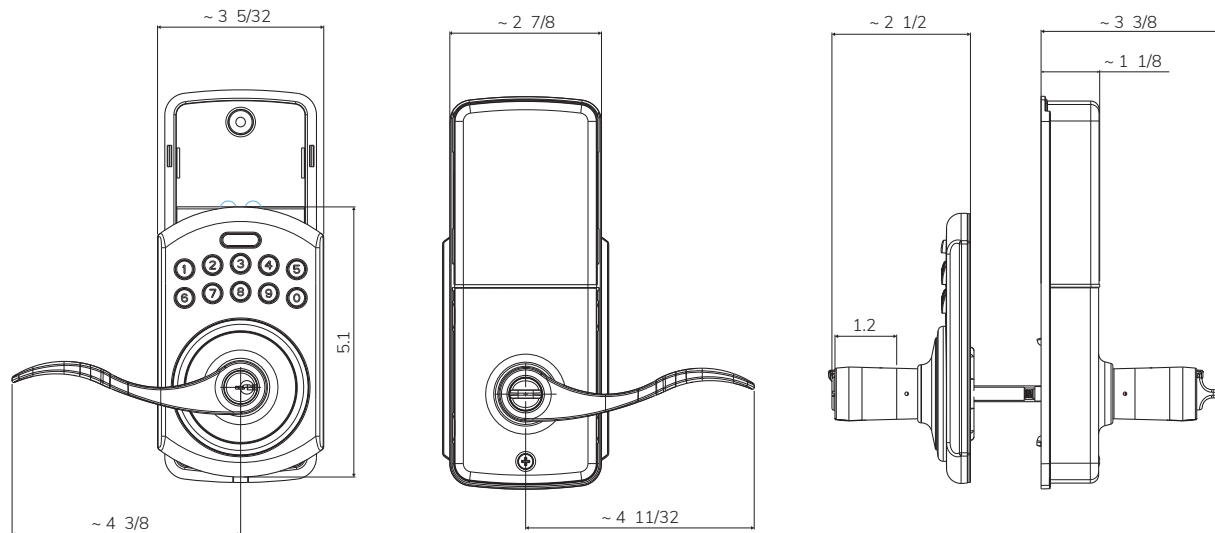

DELANEY® ELECTRONIC LOCKS

Door Prep	Cross bore: 2-1/8" Edge bore: 1" Latch face: 1" x 2-1/4"	Dimensions	Interior Unit: 7-1/2" x 2-7/8" x 1-3/4" (H x W x D) Exterior Unit: 5-1/8" x 3-1/8"
Backset	Fits 2-3/8" and 2-3/4"	Power	6V - 4 AA Batteries, Not Included. (Estimated battery life, 1-year)
Strike	9103	Door Thickness	1-3/8" ~ 2" door
Throwbolt	1/2"	Passcode	4 to ten digits, Maximum of 6 Passcodes supported
Cylinder	KW1 5-pin cylinder Standard. SC1 optional Packed KD	Feature	Panic Proof Reversible

LP250 ELECTRONIC KEYPAD LEVERLOCK

Shown in Tuscany Bronze

Model	Function	WT/ CTN	CTN QTY	US15 Satin Nickel	US19 Matte Black	US12P Tuscany Bronze	
LP250	Electronic Deadbolt w/Logan Lever	20 lb	6 Pcs	Item No.	311804	311809	
				List Price	$291.90	$309.75	$309.75