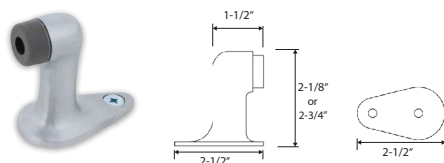

BRASS GOOSE NECK DOOR STOP

Base Metal: Brass

Description	Finish	Item No.	List Price	CTN QTY	WT/CTN
Gooseneck Door Stop 2 1/8"	US26D	401187	$28.35	4	3 lb
Gooseneck Door Stop 2 1/8"	US10B	401180	$28.35	4	3 lb
Gooseneck Door Stop 2 3/4"	US26D	401340	$33.07	4	3 lb
Gooseneck Door Stop 2 3/4"	US10B	401347	$33.07	4	3 lb
921 1 3/8" Solid Brass Floor Stop US15	US15	BV921001	$23.10	100	15 lb
921 1 3/8" Solid Brass Floor Stop US10B	US10B	BV921002	$23.10	100	15 lb
921 1 3/8" Solid Brass Floor Stop US26	US26	BV921003	$23.10	100	15 lb
922 2 3/4" Solid Brass Floor Stop US15	US15	BV922001	$33.60	100	15 lb
922 2 3/4" Solid Brass Floor Stop US10B	US10B	BV922002	$33.60	100	15 lb
922 2 3/4" Solid Brass Floor Stop US26	US26	BV922003	$33.60	100	15 lb