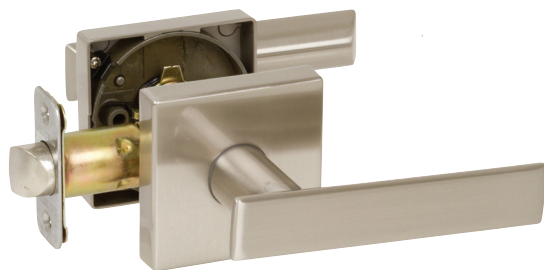

KIRA

Shown in Satin Nickel

ADA Compliant
Panic Proof Function

BOX PACK

Model	Function	WT/LB	CTN QTY		US15 Satin Nickel	US26 Bright Chrome	US19 Matte Black	US12P Tuscany Bronze
501T-KR	Passage	23 lb	10 Pcs	Item No.	352511	352516	352519	352517
				List Price	$75.60	$75.60	$82.95	$87.15
502T-KR	Push Button Privacy (Panic Proof)	23 lb	10 Pcs	Item No.	352521L/R	352526L/R	352529L/R	352527L/R
				List Price	$80.85	$80.85	$89.25	$93.45
515T-KR	Dummy	24 lb	20 Pcs	Item No.	352551	352556	352559	352557
				List Price	$36.75	$36.75	$41.47	$43.57