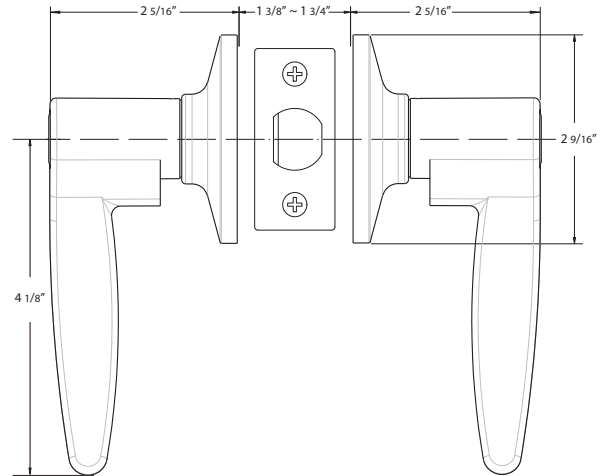

Specifications

Door Prep	Cross bore: 2-1/8" Edge bore: 1" Latch face: 1" x 2-1/4"	Latches <i>(6-Way Available)</i>	Entrance: 2-3/8" and 2-3/4" 6-way adjustable (9073) Passage/Privacy: 2-3/8" and 2-3/4" 6-way adjustable (9074) Faceplate: 1" x 2-1/4" round corner Bolt: 1/2" throw
Backset	Fits 2-3/8" and 2-3/4"	Strikes	1-3/4" x 2-1/4" full lip round corner (9103)
Door Thickness	1-3/8" ~ 1-3/4" door standard	Wood Screws	Combination screws that suit both wood or metal door mounting
Cylinder	KW1 5-pin standard SC1 5-Pin optional. Entries packed KA5	Door Handing	Reversible Lever Handing required for dummy function and Handleset interior

DAYTON

Shown in Satin Nickel

ADA Compliant
 Panic Proof Function

BOX PACK

Model	Function	WT/CTN	CTN QTY		US15 Satin Nickel	US26 Bright Chrome	US19 Matte Black
500T - DT	Push Button Entrance (Panic Proof)	26 lb	20 Pcs	Item No.	D20720P	D20726P	D20729P
				List Price	$50.92	$50.92	$56.70
501T - DT	Passage	23 lb	20 Pcs	Item No.	D24720	D24726	D24729
				List Price	$41.47	$41.47	$45.67
502T - DT	Push Button Privacy (Panic Proof)	24 lb	20 Pcs	Item No.	D22720P	D22726P	D22729P
				List Price	$43.57	$43.57	$47.77
515T - DT	Dummy	15 lb	20 Pcs	Item No.	D25720 (L/R)	D25726 (L/R)	D25729 (L/R)
				List Price	$20.73	$20.73	$22.83