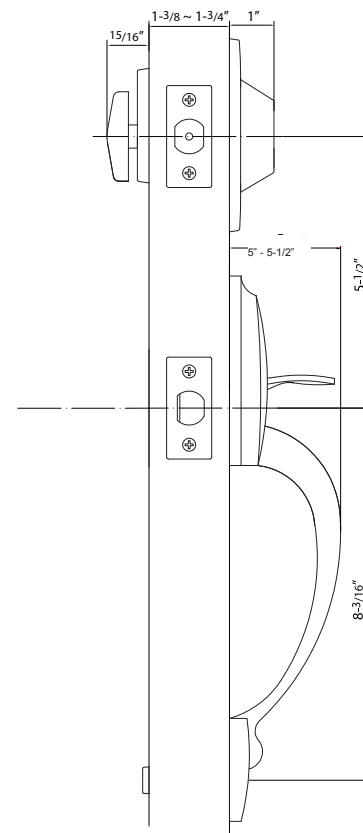

CALLAN® ENTRANCE HANDLESETS BY DELANEY™

Specifications

Door Prep	Deadbolt cross bore: 2-1/8" Handleset cross bore: 2-1/8" Edge bore: 1" Latch face: 1" x 2-1/4" Mounting bore distance (center to center): 5-1/2" recommended	Latches	Deadbolt: 2-3/8" & 2-3/4" adjustable (C9092 R/S) Faceplate: 1" x 2-1/4" round corner Bolt: 1" throw with hardened steel rod Handle: 2-3/8" and 2-3/4" adjustable (C9074 R/S) Faceplate: 1" x 2-1/4" round corner
Backset	Fits 2-3/8" and 2-3/4"	Strikes	Deadbolt: 2-1/4" Rd. & Sq. corner (9118 R/S) 1 1/8" X 2 3/4" Thumbpiece: 2-1/4" full lip Rd. & Sq. corner (9103 & 9102). Includes Reinforcement Plate
Door Thickness	1-3/8" ~ 1-3/4" door standard 2-1/4" Ext. Kits available	Wood Screws	Combination screws that suit both wood or metal door mounting. Includes 3" Security Screws
Cylinder	SC1 5-pin standard; KW1 5-pin optional Handlesets packed KD	Door Handing	Specify handing when ordering lever as interior option

CANDLER

GRADE 2

Shown in Oil Rubbed Bronze Edged

BOX PACK

Model	Function	WT/ CTN	CTN QTY	US15 Satin Nickel		US10BE Edged Bronze	
				Item No.	List Price	Item No.	List Price
400-CO-G2	Single Cylinder	38 lb	10 Pcs	G2KA4001	$217.35	G2KA4007	$239.40
405-CO-G2	Dummy	36 lb	10 Pcs	G2KA4051	$214.20	G2KA4057	$236.25

VISUAL PACK

Model	Function	WT/ CTN	CTN QTY	US19 Matte Black	
				Item No.	List Price
SA-VB-400-CO	Single Cylinder	38 lb	10 Pcs	VBG2KA4004	$226.80