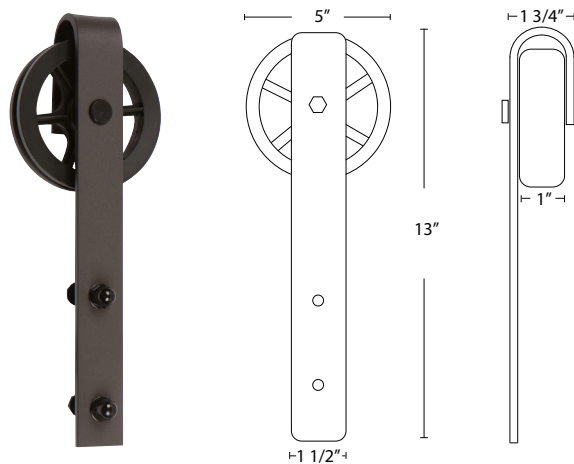

5000 SERIES

Wagon Wheel

Shown in Matte Black