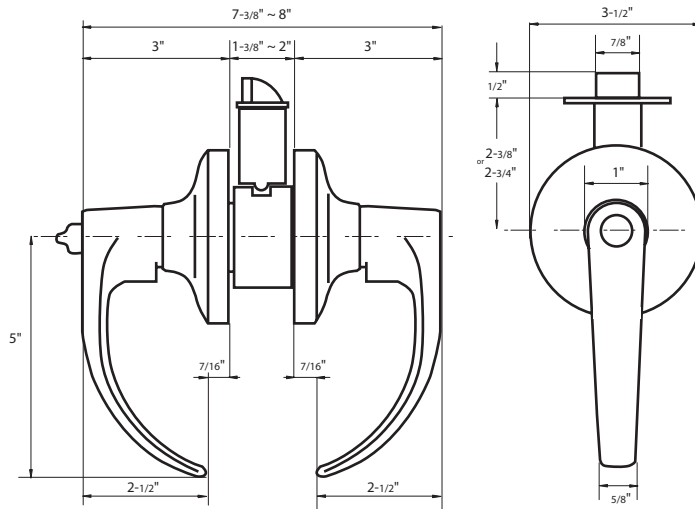

DELANEY® LEVERSETS GRADE 1

F SERIES - SD LEVER STYLE GRADE 1 EXTRA HEAVY DUTY CYLINDRICAL LEVERSET

Shown in Satin Chrome

Model	Function	WT/LB	CTN QTY	US26D Satin Chrome	
500-F-SD	Entrance	32 lb	6 Pcs	Item No.	3C5002
				List Price	$227.85
504-F-SD	Storeroom	32 lb	6 Pcs	Item No.	3C5042
				List Price	$233.10