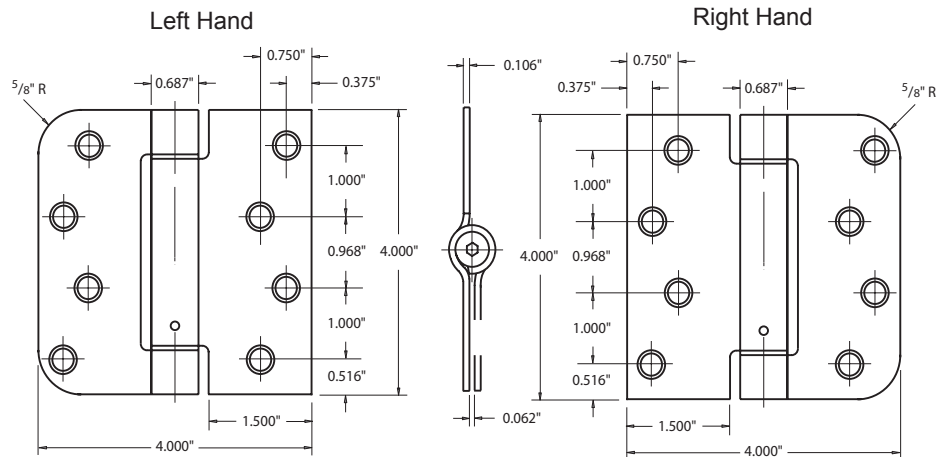

4" X 4" 5/8R x SQ SPRING HINGE FOR CASTLEGATE

SPECIFICATIONS

- #10 X 1/2" machine screw (10-24NC) standard (8 pcs)
- #10 x 3/4" wood screw standard (16 pcs)
- Box Pack: 1Pair (2 pcs) per box.
  20 Pair / CTN, 28 Lbs
- Gauge: 0.106" Steel
- Specify LH or RH
- Priced & sold by the pair (2 Hinges)

UL LISTED Base Metal: Steel

Description	Radius	US26D Satin Chrome	
		Item No.	SP4056R / SP4056L
4" x 4" Spring Hinge for Castlegate	5/8" x SQ	List Price	$33.60