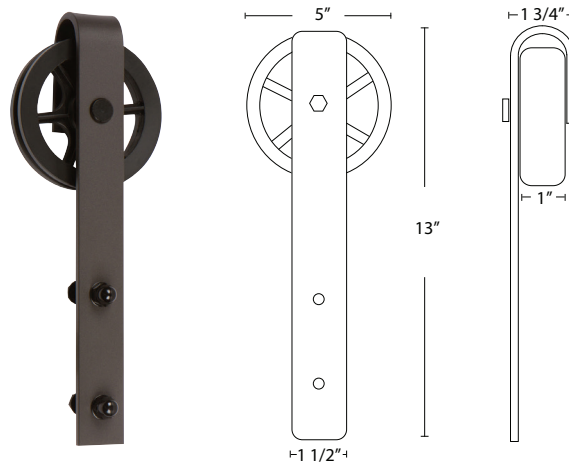

## 5000 SERIES Wagon Wheel

Shown in Matte Black

Description	WT/CTN	QTY	US10B Oil Rubbed Bronze		US19 Matte Black	Brushed Steel
			Item No.	List Price	Item No.	List Price
5000 Series 6ft Barn Door Hardware (Wagon Wheel Standard)	18 lb	1	Item No.	BD5069	BD5064	BD5061
			List Price	\$350.67	\$350.67	\$463.38
5000 Series 8ft Barn Door Hardware (Wagon Wheel Standard)	18 lb	1	Item No.	—	BD5084	—
			List Price		\$381.42	