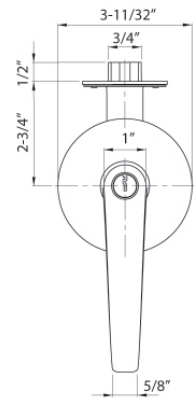

E SERIES - SD LEVER STYLE GRADE 2 HEAVY DUTY CYLINDRICAL LEVERSET

Shown in Satin Chrome

Model	Function	WT/LB	CTN QTY	Standard Cylinder		IC Core (Less Core)	
				US26D Satin Chrome	US26D IC Core Satin Chrome	US26D Satin Chrome	US26D IC Core Satin Chrome
500-E-SD	Entrance	29 lb	6 Pcs	Item No.	3S5002	3S5102	
				List Price	$149.10	$149.10	
504-E-SD	Storeroom	29 lb	6 Pcs	Item No.	3S5042	3S5142	
				List Price	$156.45	$156.45	
509-E-SD	Classroom	29 lb	6 Pcs	Item No.	3S5092	3S5192	
				List Price	$156.45	$156.45	
501-E-SD	Passage	26 lb	6 Pcs	Item No.	3S5012		
				List Price	$123.90		
502-E-SD	Privacy	26 lb	6 Pcs	Item No.	3S5022		
				List Price	$127.05		
515-E-SD	Dummy	18 lb	12 Pcs	Item No.	3S5052		
				List Price	$60.90