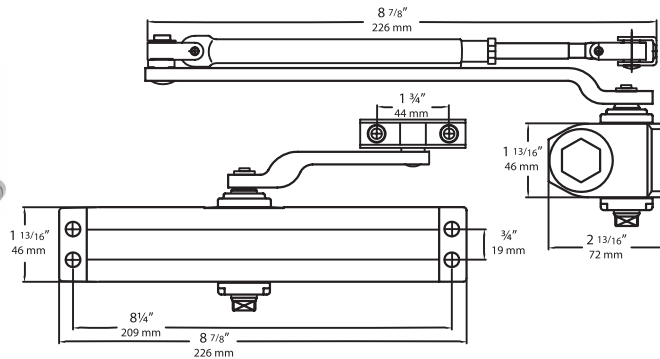

## 3000 SERIES

Power Size 3

**5 YEAR  
WARRANTY**