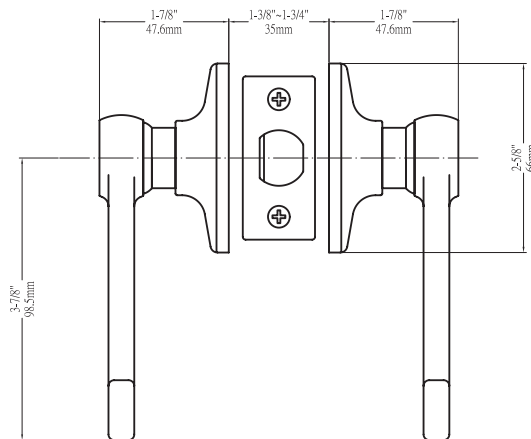

LEXINGTON

Shown in Satin Nickel

BOX PACK

Model	Function	WT/ CTN	CTN QTY		US15 Satin Nickel
500T-LE	Entrance LE/LE	35 lb	20 Pcs	Item No.	KA5101R
				List Price	$54.60
501T-LE	Passage	23 lb	20 Pcs	Item No.	KA5011R
				List Price	$43.05
502T-LE	Privacy	24 lb	20 Pcs	Item No.	KA5021R
				List Price	$45.10
515TLE	Dummy	15 lb	20 Pcs	Item No.	KA5051R
				List Price	$21.52