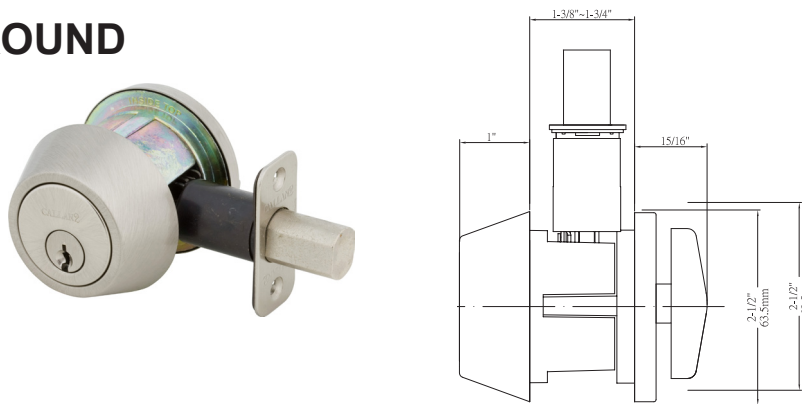

GRADE 2 ROUND

Shown in Satin Nickel

BOX PACK

Model	Function	WT/CTN	CTN QTY		US15 Satin Nickel	US10BE Edged Bronze	US19 Matte Black
200S-G2	Single Cylinder	19 lb	20 Pcs	Item No.	G2KA2001	G2KA2007	G2KA2004
				List Price	$53.55	$54.60	$54.60

VISUAL PACK

Model	Function	WT/CTN	CTN QTY		US15 Satin Nickel	US10BE Edged Bronze
VB- 200S-G2	Single Cylinder	23 lb	10 Pcs	Item No.	VBG2KA2001	VBG2KA2007
				List Price	$57.75	$58.80