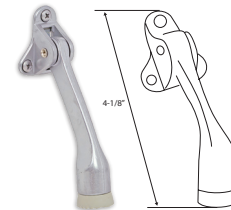

DROP DOWN DOOR HOLDER

Base Metal: Zinc

Description	Finish	Item No.	List Price	CTN QTY	WT/CTN
Drop Down Door Holder	US26D	402806	$11.55	15	12 lb