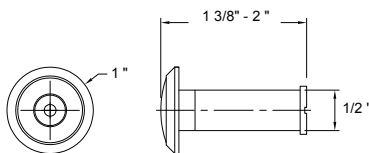

180° SOLID BRASS VIEWER

Base Metal: Brass

1/2" Installation Hole

	Description	Finish	Item No.	List Price	CTN QTY	WT/ CTN
	Solid Brass Viewer 180°	US10B	400111	$11.02	500	22 lbs
	Solid Brass Viewer 180°	US15	400119	$11.02	500	22 lbs
	Solid Brass Viewer 180°	US19	400114	$11.02	500	22 lbs