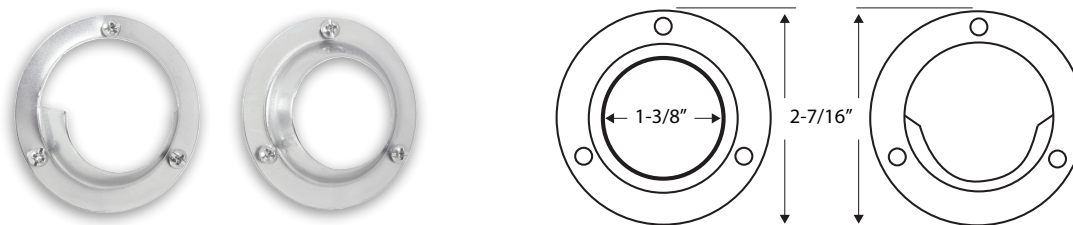

METAL CLOSET POLE SOCKET

Base Metal: Zinc
Comes with screws

	Description	Finish	Item No.	List Price	CTN QTY	WT/CTN
	Metal Closet Pole Socket	US3	407403	$3.41	50 Pair	6 lb
	Metal Closet Pole Socket	US26D	407406	$3.41	50 Pair	6 lb