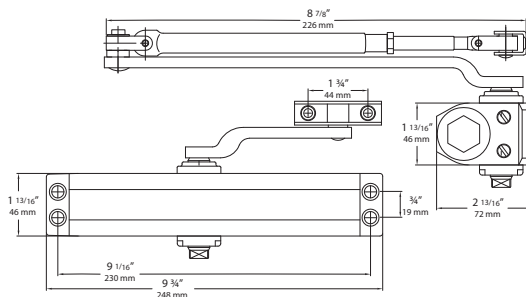

4400 SERIES DOOR CLOSER

Power Size 1-4 (Preset Size 2)

UL LISTED

10 YEAR WARRANTY

Model	WT/CTN	QTY/CTN	Aluminum Painted	Dark Bronze Painted	
4400 Series Door Closer with Standard Full Cover	62 lb	10 Pcs	Item No. 604410	604411	
			List Price	$132.30	$138.60

DELANEY®

DOOR CLOSERS