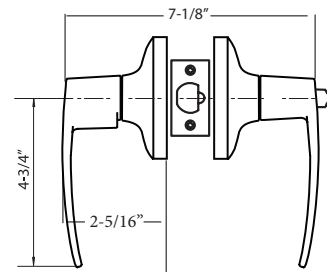

## E SERIES - MD LEVER STYLE GRADE 2 HEAVY DUTY CYLINDRICAL LEVERSET

Model	Function	WT/LB	CTN QTY	US26D Satin Chrome		US19 Matte Black	
				US26D Satin Chrome	US19 Matte Black	US26D Satin Chrome	US19 Matte Black
500-E-MD	Entrance	29 lb	6 Pcs	Item No.	3M5002	3M5009	
				List Price	\$149.10	\$163.80	
504-E-MD	Storeroom	29 lb	6 Pcs	Item No.	3M5042	3M5049	
				List Price	\$156.45	\$172.20	
509-E-MD	Classroom	29 lb	6 Pcs	Item No.	3M5092	3M5099	
				List Price	\$156.45	\$172.20	
501-E-MD	Passage	26 lb	6 Pcs	Item No.	3M5012	3M5019	
				List Price	\$123.90	\$136.50	
502-E-MD	Privacy	26 lb	6 Pcs	Item No.	3M5022	3M5029	
				List Price	\$127.05	\$139.65	
515-E -MD	Dummy	18 lb	12 Pcs	Item No.	3M5052	3M5059	
				List Price	\$60.90	\$67.20	