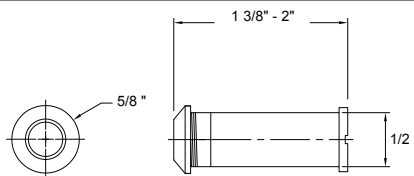

DELANEY® TRIM HARDWARE

160° SOLID BRASS VIEWER

Base Metal: Brass

1/2" Installation Hole

	Description	Finish	Item No.	List Price	CTN QTY	WT/ CTN
	Solid Brass Viewer 160°	US19	400129	$6.56	500	22 lbs
	Solid Brass Viewer 160°	US15	400139	$6.56	500	22 lbs