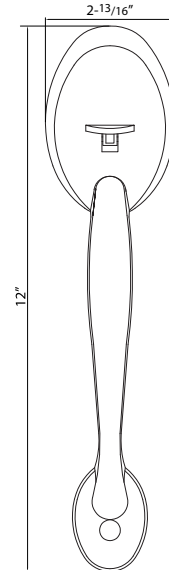

CALLAN® ENTRANCE HANDLESETS BY DELANEY™

Specifications

Door Prep	Deadbolt cross bore: 2-1/8" Handleset cross bore: 2-1/8" Edge bore: 1" Latch face: 1" x 2-1/4" Mounting bore distance (center to center): 5-1/2" recommended	Latches	Deadbolt: 2-3/8" & 2-3/4" adjustable (C9092 R/S) Faceplate: 1" x 2-1/4" round corner Bolt: 1" throw with hardened steel rod Handle: 2-3/8" and 2-3/4" adjustable (C9074 R/S) Faceplate: 1" x 2-1/4" round corner
Backset	Fits 2-3/8" and 2-3/4"	Strikes	Deadbolt: 2-1/4" Rd. & Sq. corner (9118 R/S) 1 1/8" X 2 3/4" Thumbpiece: 2-1/4" full lip Rd. & Sq. corner (9103 & 9102). Includes Reinforcement Plate
Door Thickness	1-3/8" ~ 1-3/4" door standard 2-1/4" Ext. Kits available	Wood Screws	Combination screws that suit both wood or metal door mounting. Includes 3" Security Screws
Cylinder	SC1 5-pin standard; KW1 5-pin optional Handlesets packed KD	Door Handing	Specify handing when ordering lever as interior option

CANDLER

GRADE 2

Shown in Oil Rubbed Bronze Edged

BOX PACK

Model	Function	WT/ CTN	CTN QTY	US15 Satin Nickel		US10BE Edged Bronze	
				Item No.	List Price	Item No.	List Price
400-CO-G2	Single Cylinder	38 lb	10 Pcs	G2KA4001	$217.35	G2KA4007	$239.40
405-CO-G2	Dummy	36 lb	10 Pcs	G2KA4051	$214.20	G2KA4057	$236.25

VISUAL PACK

Model	Function	WT/ CTN	CTN QTY	US19 Matte Black	
				Item No.	List Price
SA-VB-400-CO	Single Cylinder	38 lb	10 Pcs	VBG2KA4004	$226.80