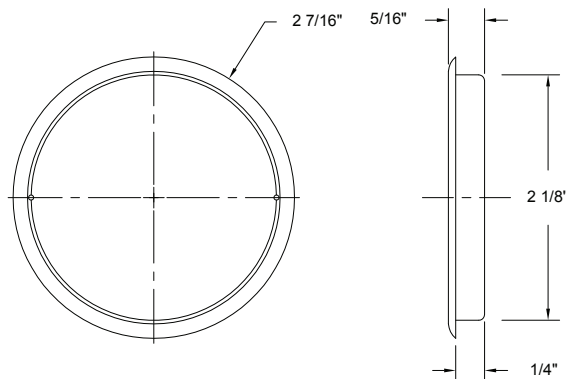

DRIVE-IN FINGER PULL

Base Metal: Zinc

	Description	Finish	Item No.	List Price	CTN QTY	WT/ CTN
	Drive-in Finger Pull 2-1/8" Diameter	US15	400515	$1.99	150	10 lb
	Drive-in Finger Pull 2-1/8" Diameter	US10B	400910	$1.99	150	10 lb