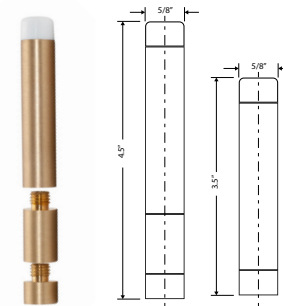

3-1/2" / 4-1/2" ADJUSTABLE BRASS DOOR STOP

Base Metal: Brass

Description	Finish	Item No.	List Price	CTN QTY	WT/CTN
Solid Brass Adjustable Base Board Stop	US10B	402010	$30.45	10	5 lb
Solid Brass Adjustable Base Board Stop	US15	402015	$30.45	10	5 lb
Solid Brass Adjustable Base Board Stop	US26	402016	$30.45	10	5 lb
Solid Brass Adjustable Base Board Stop	US4	402017	$30.45	10	5 lb
Solid Brass Adjustable Base Board Stop	US19	402019	$30.45	10	5 lb