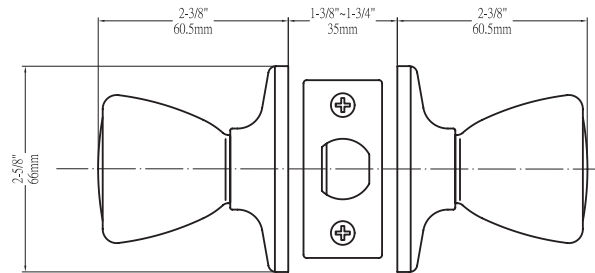

Latches (For Round Trim)	Entrance: 2-3/8" and 2-3/4" adjustable (9073) Passage/Privacy: 2-3/8" & 2-3/4" adjustable (9074) Faceplate: 1" x 2-1/4" round corner Bolt: 1/2" throw	Latches (For Square Trim)	Entrance: 2-3/8" and 2-3/4" adjustable (C9060 R/S) Passage/Privacy: 2-3/8" and 2-3/4" adj. (C9064 R/S) Faceplate: 1" x 2-1/4" Rd. and Sq. corner Bolt: 1/2" throw
Cylinder (For Round Trim)	For Round Trim Knobs - KW1 5-pin standard; SC1 5-pin optional / Entries packed KA5	Cylinder (For Square Trim)	For Square Trim Knobs - SC1 5-pin standard; KW1 5-pin optional / Entries packed KA5
Door Thickness	1-3/8" ~ 1-3/4" door standard 2-1/4" Ext. Kit available	Backset	Fits 2-3/8" and 2-3/4"
Wood Screws	Combination screws that suit both wood or metal door mounting	Strikes	Round - 1-3/4" x 2-1/4" full lip round corner (9103) Square - 1-3/4" x 2-1/4" full lip Rd. and Sq. corner (9103 & 9102)
Door Prep	Cross bore: 2-1/8" / Edge bore: 1" | Latch face: 1" x 2-1/4"		

BRAYDEN

Shown in Satin Nickel

BOX PACK

Model	Function	WT/ LB	CTN QTY		US3 Bright Brass	US15 Satin Nickel
100T-BR	Entrance	27 lb	20 Pcs	Item No.	KA1003	KA1001
				List Price	$31.50	$31.50
101T-BR	Passage	22 lb	20 Pcs	Item No.	KA1013	KA1011
				List Price	$23.10	$23.10
102T-BR	Privacy	22 lb	20 Pcs	Item No.	KA1023	KA1021
				List Price	$26.77	$23.62
115T-BR	Dummy	9 lb	20 Pcs	Item No.	KA1053	KA1051
				List Price	$11.55	$11.55
300T-BR	Combo	54 lb	10 Pcs	Item No.	KA3003	KA3001
				List Price	$58.01	$58.01

VISUAL PACK

Model	Function	WT/ LB	CTN QTY		US3 Bright Brass	US15 Satin Nickel
VP-100T-BR	Entrance	27 lb	20 Pcs	Item No.	VPKA1003	VPKA1001
				List Price	$33.60	$33.60
VP-101T-BR	Passage	23 lb	20 Pcs	Item No.	VPKA1013	VPKA1011
				List Price	$25.20	$25.20
VP-102T-BR	Privacy	24 lb	20 Pcs	Item No.	VPKA1023	VPKA1021
				List Price	$28.87	$28.87
VP-115T-BR	Dummy (Pair)	24 lb	20 Pcs	Item No.	VPKA1053	VPKA1051
				List Price	$25.20	$25.20
VP-300T-BR	Combo	27 lb	10 Pcs	Item No.	VPKA3003	VPKA3001
				List Price	$60.11	$60.11