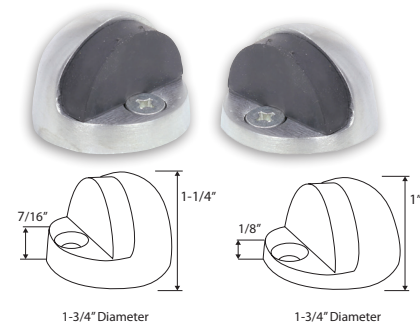

## DOMESTOP

Base Metal: Zinc

Description	Finish	Item No.	List Price	CTN QTY	WT/CTN
Dome Stop Low Profile (1/8" Clearance)	US26D	412614	\$8.40	25	10 lb
Dome Stop Low Profile (1/8" Clearance)	US10B	412615	\$8.40	25	10 lb
Dome Stop High Profile (7/16" Clearance)	US26D	402604	\$9.97	25	12 lb
Dome Stop High Profile (7/16" Clearance)	US10B	402605	\$9.97	25	12 lb