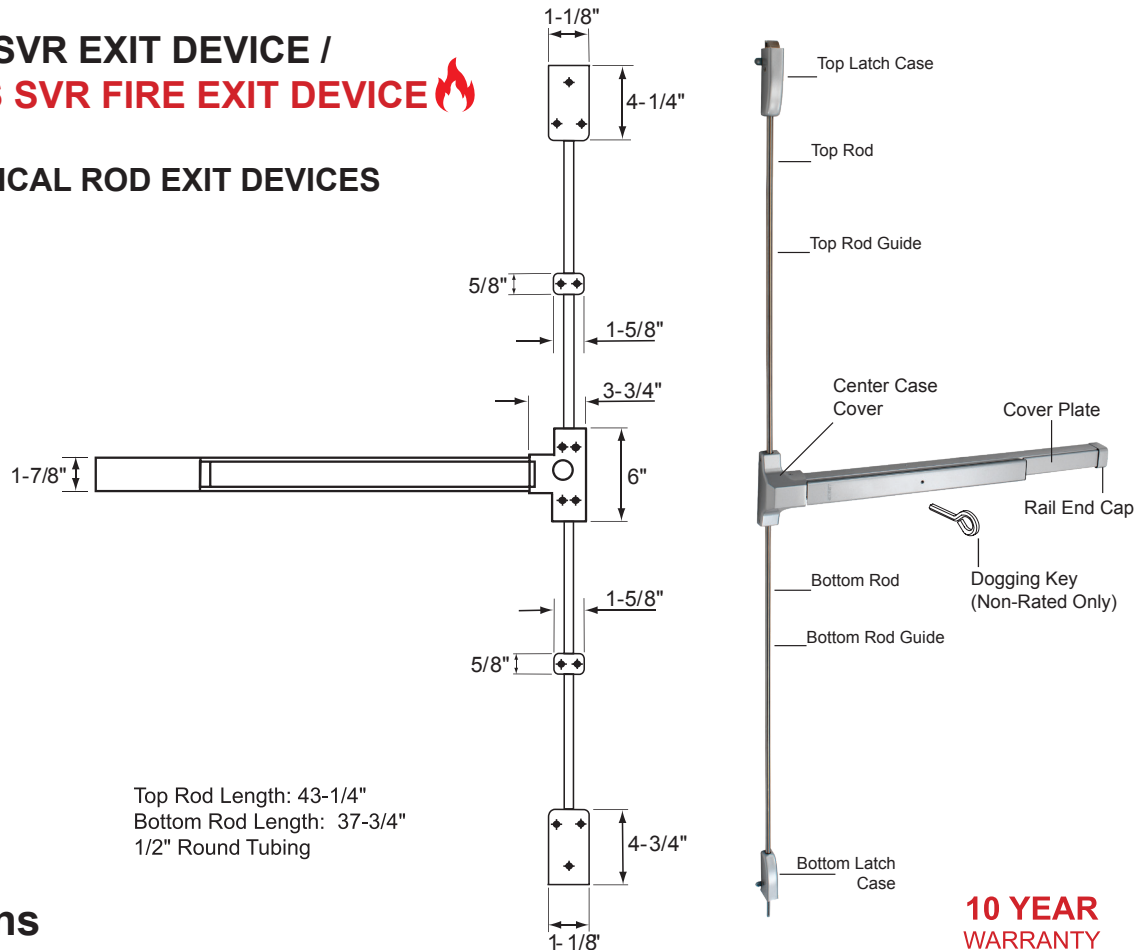

DELANEY® EXIT DEVICES

8100 SERIES SVR EXIT DEVICE / F8100 SERIES SVR FIRE EXIT DEVICE GRADE 1 SURFACE VERTICAL ROD EXIT DEVICES

Specifications

Applications	Offices, Schools, Hospitals, Apartments, Hotels & other Public Buildings	Latchbolt	Zinc
Door Size	33" to 36" x 84". Top Rod Extension Available (up to 10') Bar easily field cut to size	Latchbolt Spring	Satin Stainless Steel throughout
Stile Width	3-1/2" minimum stile width required	Strike	8100 Series (Non-Rated) #8171 Steel Strike for Top Case #8172 Zinc Strike for Bottom Case F8100 Series (Fire Rated) #8171 Steel Strike for Top Case #8178 Steel Strike for Bottom Case
Mounting Rail, Cover Plate	Painted Aluminum, Painted Dark Bronze, Painted Black or Satin Stainless Steel (US32D)		
UL Listed	Complies with UL 305 standards Listed for safety as Panic Hardware		
Door Thickness	1-3/4" ~ 2" standard, 2-1/4" optional		
Door Prep	Will cover stock hollow metal doors with 161 cutout	Center Case Cover	Zinc Alloy
Mounting	Furnished standard with wood & machine screws Sex nuts and bolts (1346) optional.	Handing	Reversible

8100 SERIES (NON-RATED) PANIC HARDWARE

Model	Description	WT/ CTN	QTY/ CTN	Aluminum Painted	US32D Satin Stainless Steel	Matte Black Painted	Dark Bronze Painted	
8100-3684	Vertical Rod Type Device for 36" X 84" Door	65 lb	6	Item No.	682300	682301	682309	
				List Price	$346.50	$367.50	$381.15	$374.85

F8100 SERIES (FIRE-RATED)

Model	Description	WT/ CTN	QTY/ CTN	Aluminum Painted	US32D Satin Stainless Steel	Matte Black Painted	Dark Bronze Painted	
F8100-3684	Fire Vertical Rod Type Device for 36" x 84" Door	52 lbs	6	Item No.	684300	684301	684309	
				List Price	$420.00	$472.50	$462.00	$441.00
F8100-4884	Fire Vertical Rod Type Device for 48" x 84" Door	60 lbs	6	Item No.	—	684401	—	
				List Price	—	$525.00	—