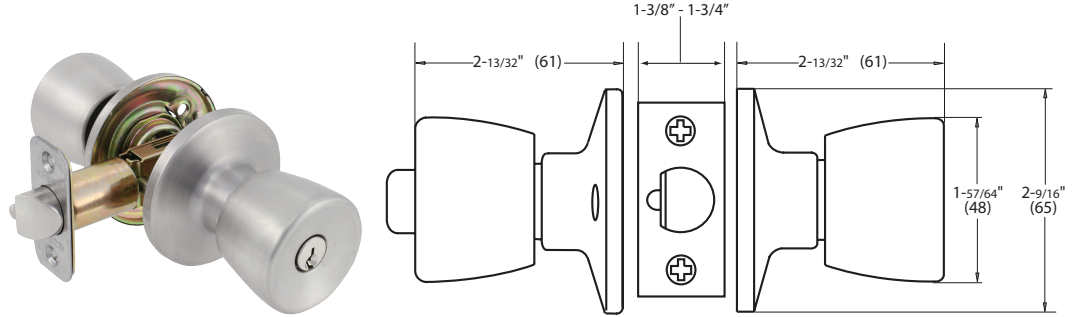

GALWAY

Shown in Satin Stainless Steel

BOX PACK

Model	Function	WT/LB	CTN QTY	US3 Bright Brass		US32D Satin Stainless Steel	
				Item No.	List Price	Item No.	List Price
100T - GL	Entrance	27 lb	20 Pcs	Item No.	D11523	D11522	
				List Price	$26.46	$26.25	
101T - GL	Passage	22 lb	20 Pcs	Item No.	D14523	D14522	
				List Price	$19.84	$18.90	
102T - GL	Privacy	22 lb	20 Pcs	Item No.	D12523	D12522	
				List Price	$20.89	$19.95	
115T - GL	Dummy	9 lb	20 Pcs	Item No.	D15523	D15522	
				List Price	$9.97	$9.45	
300T - GL	Combo	52 lb	10 Pcs	Item No.	—	D18522	
				List Price		$50.97