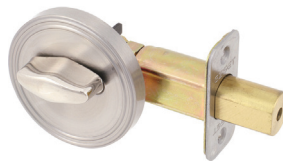

## Specifications

<b>Door Prep</b>	Cross bore: 1-3/4" or 2-1/8" cross bore Edge bore: 1" Latch face: 1" x 2-1/4" <b>*205's Require Special 1-3/4" or 2-1/8" Cross Bore</b>	<b>Latches</b> (6-Way Available)	Deadbolt: 2-3/8" and 2-3/4" 6-way adjustable (9092) Faceplate: 1" x 2-1/4" round corner Bolt: 1" Solid Brass throw with hardened steel rod
<b>Backset</b>	Fits 2-3/8" and 2-3/4"	<b>Strikes</b>	2-1/4" full lip round corner (9113 and 9117)
<b>Door Thickness</b>	1-3/8" ~ 1-3/4" standard. 2-1/4" Ext. Kit Available	<b>Wood Screws</b>	Combination screws that suit both wood or metal door mounting
<b>Cylinder KW1 5-pin standard. SC1 5-Pin optional (Single Cylinder only). Packed KA5</b>			

## TRADITIONAL DEADBOLTS

Shown in Satin Nickel

Single Cylinder (200)

One-Sided Half Bore (205)

One-Sided Full Bore (206)