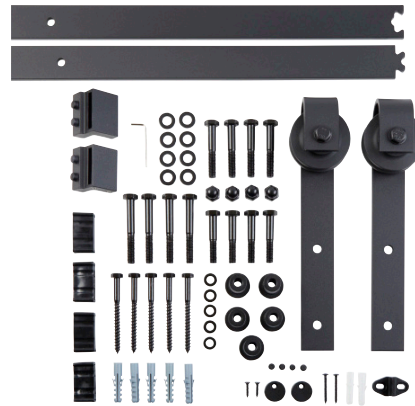

DELANEY® SPLIT TRACK

Each Split Track Series Includes:

- Two Hangers with Quiet Bearing Wheels
- Two Steel Tracks (Pre-drilled)
- Standoffs and Lag Bolts (6'- 5ct bolts and 8'- 5ct bolts)
- Two Door Stops
- One Door T-Guide
- Anti-Jump Discs
- Bolts, Nuts, and Washers

Weight Limit:
330 lb per set