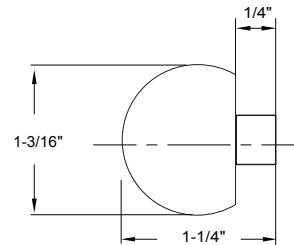

BI-FOLD DOOR KNOB

Base Metal: Zinc

	Description	Finish	Item No.	List Price	CTN QTY	WT/ CTN
	Bi-Fold Door Knob	US15	430102	$3.93	25	5 lb