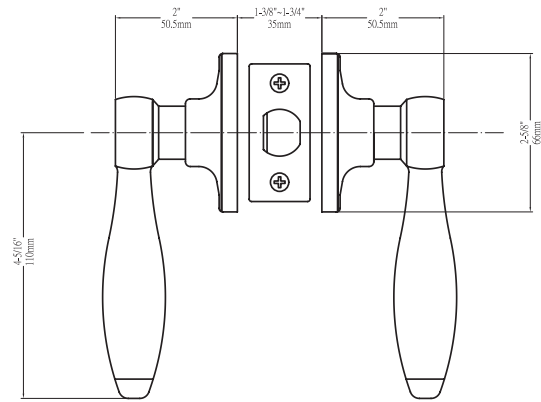

KENDALL

Shown in Satin Nickel

BOX PACK

Model	Function	WT/ LB	CTN QTY		US15 Satin Nickel	US10BE Edged Bronze
500T-KI	Entrance	35 lb	20 Pcs	Item No.	KI5101R	KI5107R
				List Price	$54.60	$60.11
501T-KI	Passage	23 lb	20 Pcs	Item No.	KI5011R	KI5017R
				List Price	$43.05	$47.25
502T-KI	Privacy	24 lb	20 Pcs	Item No.	KI5021R	KI5027R
				List Price	$45.15	$49.87
515T-KI	Dummy	15 lb	20 Pcs	Item No.	KI5051R	KI5057R
				List Price	$21.52	$23.62
300T-KI	Combo	62 lb	10 Pcs	Item No.	KI3001R	KI3007R
				List Price	$86.10	$92.40