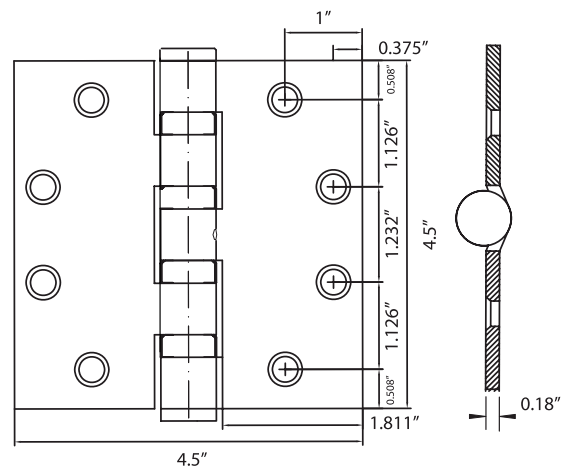

HEAVY DUTY BALL BEARING 4 1/2" X 4 1/2" COMMERCIAL HINGE

SPECIFICATIONS

- #10 x 1/2" Machine Screws (12-24NC) standard
- #10 x 1 1/4" Wood Screws standard
- Gauge 0.18" Steel
- Priced per pair (2 Hinges)
- Base Metal is Steel