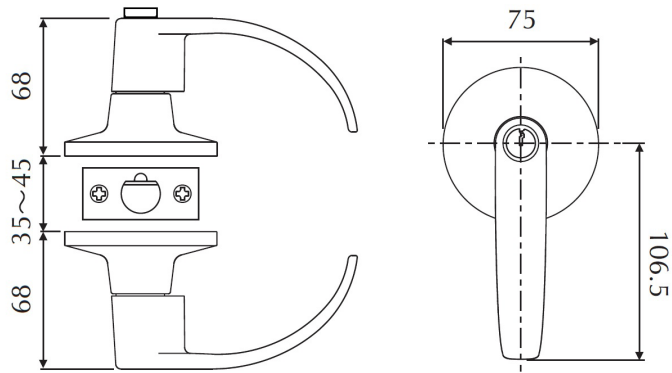

DELANEY® LEVERSETS GRADE 2

RH SERIES - SD STYLE GRADE 2 MEDIUM TUBULAR LEVERSET

Shown in Satin Chrome

Model	Function	WT/LB	CTN QTY	US26D Satin Chrome	
500-RH-SD	Entrance	29 lb	10 Pcs	Item No.	371322
				List Price	$110.25
504-RH-SD	Storeroom	29 lb	10 Pcs	Item No.	376322
				List Price	$117.60
509-RH-SD	Classroom	29 lb	10 Pcs	Item No.	379322
				List Price	$117.60
501-RH-SD	Passage	26 lb	10 Pcs	Item No.	374322
				List Price	$101.85
502-RH-SD	Privacy	26 lb	10 Pcs	Item No.	372322
				List Price	$103.95
515-RH-SD	Dummy	18 lb	20 Pcs	Item No.	375322
				List Price	$48.30