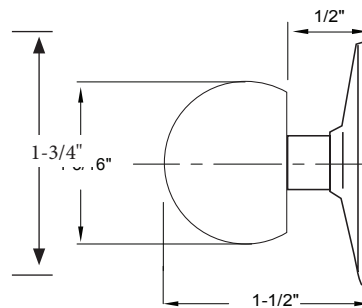

BI-FOLD DOOR KNOB with BACK PLATE

Base Metal: Zinc

	Description	Finish	Item No.	List Price	CTN QTY	WT/ CTN
	Bi-Fold Door Knob with Back Plate	US15	435102	$7.35	25	6 lb