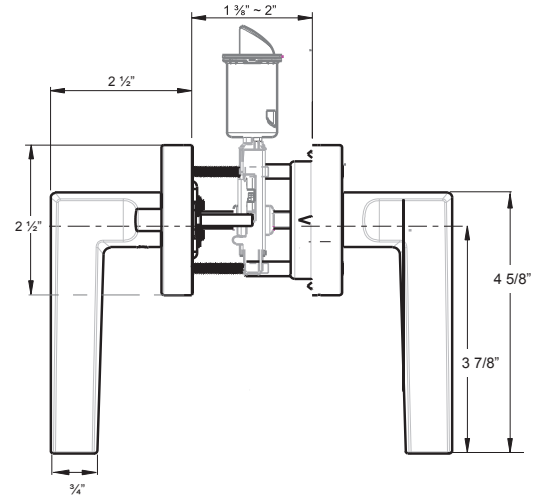

VIDA

Round Trim

Shown in Satin Nickel

ADA Compliant
Panic Proof Function

BOX PACK

Model	Function	WT/LB	CTN QTY		US15 Satin Nickel	US26 Bright Chrome	US19 Matte Black
501T-VI Round	Passage	23 lb	10 Pcs	Item No.	351511	351516	351519
				List Price	$54.60	$54.60	$60.63
502T-VI Round	Push Button Privacy (Panic Proof)	24 lb	10 Pcs	Item No.	351521	351526	351529
				List Price	$59.06	$59.06	$65.62
515T-VI Round	Dummy	24 lb	20 Pcs	Item No.	351551	351556	351559
				List Price	$27.30	$27.30	$30.45