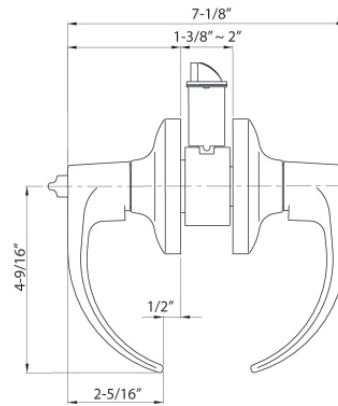

E SERIES - SD LEVER STYLE GRADE 2 HEAVY DUTY CYLINDRICAL LEVERSET

Shown in Satin Chrome

Model	Function	WT/LB	CTN QTY	Standard Cylinder		IC Core (Less Core)	
				US26D Satin Chrome	US26D IC Core Satin Chrome	US26D Satin Chrome	US26D IC Core Satin Chrome
500-E-SD	Entrance	29 lb	6 Pcs	Item No.	3S5002	3S5102	
				List Price	$149.10	$149.10	
504-E-SD	Storeroom	29 lb	6 Pcs	Item No.	3S5042	3S5142	
				List Price	$156.45	$156.45	
509-E-SD	Classroom	29 lb	6 Pcs	Item No.	3S5092	3S5192	
				List Price	$156.45	$156.45	
501-E-SD	Passage	26 lb	6 Pcs	Item No.	3S5012		
				List Price	$123.90		
502-E-SD	Privacy	26 lb	6 Pcs	Item No.	3S5022		
				List Price	$127.05		
515-E-SD	Dummy	18 lb	12 Pcs	Item No.	3S5052		
				List Price	$60.90