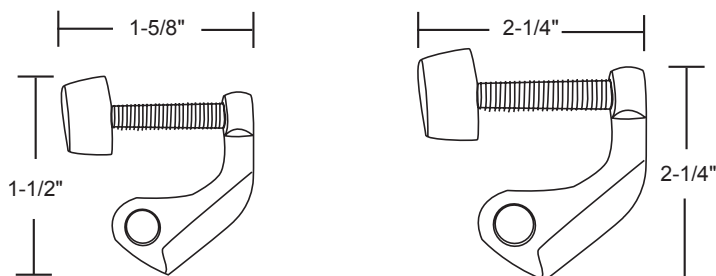

DELANEY® TRIM HARDWARE

DOOR SAVER HINGE PIN DOOR STOP

DOOR SAVER

Base Metal: Zinc

	Description	Finish	Item No.	List Price	CTN QTY	WT/CTN
	Door Saver Hinge Pin Door Stop	US3	402200	$3.15	100	8 lb
	Door Saver Hinge Pin Door Stop	US5	402201	$3.15	100	8 lb
	Door Saver Hinge Pin Door Stop	US26	402202	$3.15	100	8 lb
	Door Saver Hinge Pin Door Stop	US15A	402203	$3.15	100	8 lb
	Door Saver Hinge Pin Door Stop	US15	402204	$3.15	100	8 lb
	Door Saver Hinge Pin Door Stop	US10B	402199	$3.15	100	8 lb
	Door Saver Hinge Pin Door Stop	US1	402198	$3.15	100	8 lb
	Door Saver Hinge Pin Door Stop	US19	402196	$3.15	100	8 lb
	Commercial Door Saver	US3	401220	$6.82	100	10 lb
	Commercial Door Saver	US26	401202	$6.82	100	10 lb
	Commercial Door Saver	US15	401204	$6.82	100	10 lb
	Commercial Door Saver	US10B	401199	$6.82	100	10 lb