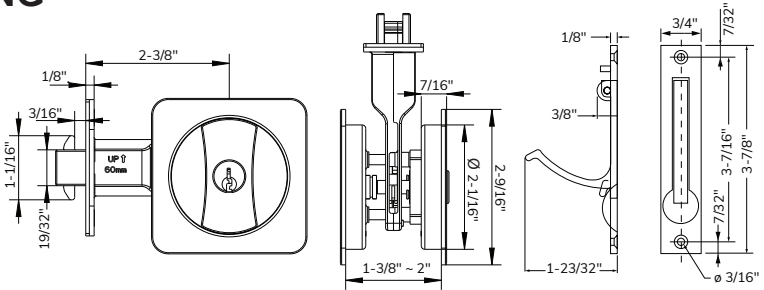

Base Metal: Zinc

Function	WT/LB	CTN QTY		US15 Satin Nickel	US26 Bright Chrome	US19 Matte Black
Entrance	10 lb	20 Pcs	Item No.	370009	370006	370004
			List Price	$63.26	$63.78	$72.45
Passage	10 lb	20 Pcs	Item No.	370209	370206	370204
			List Price	$45.15	$45.15	$51.45
Privacy	10 lb	20 Pcs	Item No.	370109	370106	370104
			List Price	$61.68	$61.68	$70.35