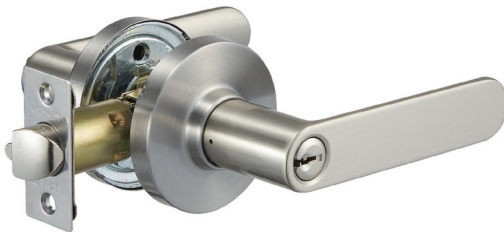

VL LEVER

Shown in Satin Nickel

ADA Compliant
Panic Proof Function

BOX PACK

Model	Function	WT/LB	CTN QTY		US15 Satin Nickel
500T-VL	Push Button Entrance (Panic Proof)	23 lb	10 Pcs	Item No.	D54501
				List Price	$57.75
501T-VL	Passage	23 lb	10 Pcs	Item No.	D54511
				List Price	$46.72
502T-VL	Privacy (Panic Proof)	24 lb	10 Pcs	Item No.	D54521
				List Price	$49.35
515T-VL	Dummy	23 lb	10 Pcs	Item No.	D54551
				List Price	$23.36