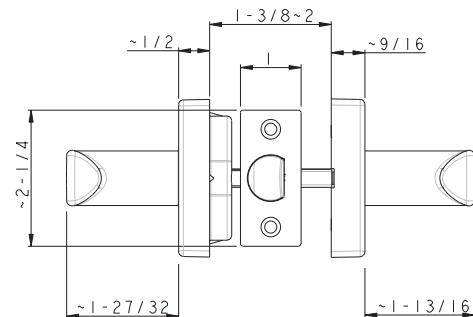

KIRA

Shown in Satin Nickel

ADA Compliant
Panic Proof Function

BOX PACK

Model	Function	WT/LB	CTN QTY		US15 Satin Nickel	US26 Bright Chrome	US19 Matte Black	US12P Tuscany Bronze
501T-KR	Passage	23 lb	10 Pcs	Item No.	352511	352516	352519	352517
				List Price	$75.60	$75.60	$82.95	$87.15
502T-KR	Push Button Privacy (Panic Proof)	23 lb	10 Pcs	Item No.	352521L/R	352526L/R	352529L/R	352527L/R
				List Price	$80.85	$80.85	$89.25	$93.45
515T-KR	Dummy	24 lb	20 Pcs	Item No.	352551	352556	352559	352557
				List Price	$36.75	$36.75	$41.47	$43.57