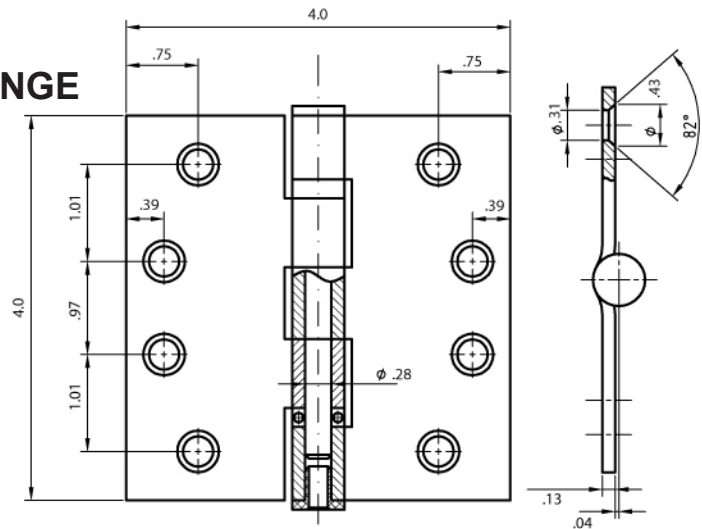

BALL BEARING 4" X 4" COMMERCIAL HINGE

SPECIFICATIONS

- #10 X ½" Machine screws (12-24NC) standard
- #10 x 1¼" Wood screws standard
- Gauge 0.13" Steel
- Priced per pair (2 Hinges)
- Base Metal is Steel