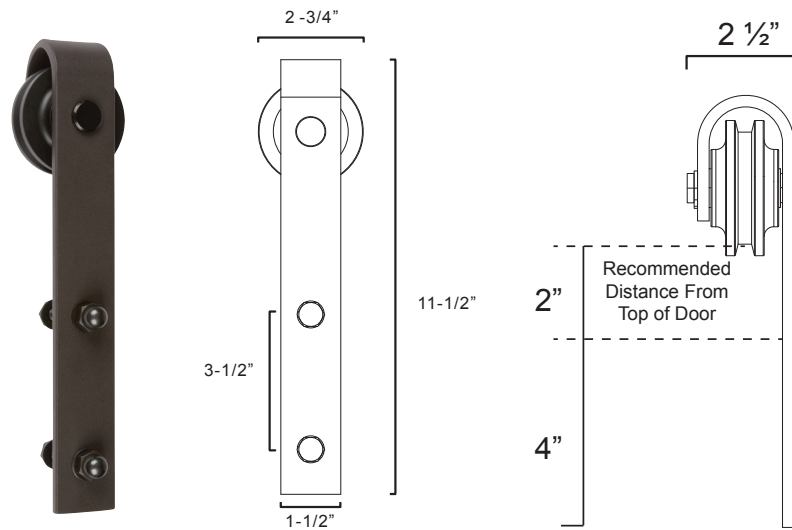

1000 SERIES Standard

Shown in Matte Black

Description	WT/ CTN	QTY		US10B Oil Rubbed Bronze	US15 Satin Nickel	US19 Matte Black	US32D Satin Stainless Steel
1000 Series 5ft Barn Door Hardware (Split Track)	16 lb	1	Item No.	—	—	BD1054S	—
			List Price			$191.10	
1000 Series 6ft Barn Door Hardware (Split Track)	16 lb	1	Item No.	BD1069S	BD1062S	BD1064S	BD1061S
			List Price	$313.95	$313.95	$204.75	$409.50
1000 Series 6ft, 5 inch Barn Door Hardware (Split Track)	16 lb	1	Item No.	—	—	BD1664S	—
			List Price			$249.90	
1000 Series 8ft, Barn Door Hardware (Split Track)	18 lb	1	Item No.	BD1089S	BD1082S	BD1084S	—
			List Price	$426.30	$426.30	$294.00