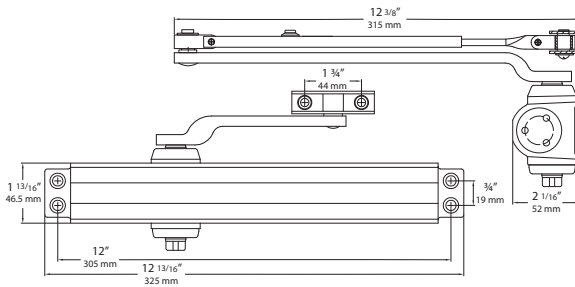

6000 SERIES CAST ALUMINUM DOOR CLOSER

Power Size 1-6 (Preset Size 3)

UL LISTED

10 YEAR WARRANTY

Model	WT/CTN	QTY/CTN	Aluminum Painted	Matte Black Painted	Dark Bronze Painted	
6000 Series Door Closer with Standard Full Cover	44 lb	4 Pcs	Item No. 606710	606719	606711	
			List Price	$168.00	$175.35	$175.35
6000 Series Door Closer with Delay Action (DA) & Standard Full Cover	44 lb	4 Pcs	Item No. 606740		606741	
			List Price	$183.75		$183.75