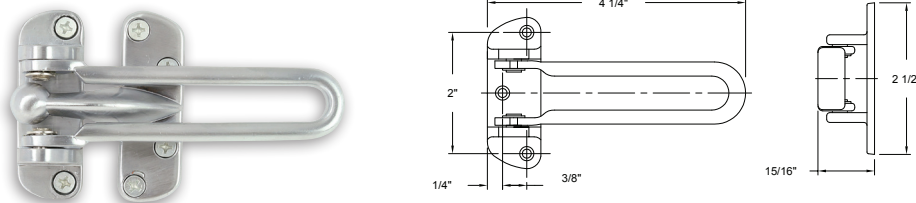

SAFETY DOOR GUARD

Base Metal: Zinc

	Description	Finish	Item No.	List Price	CTN QTY	WT/CTN
	Safety Door Guard (Ball Bearing)	US26D	465800	$14.70	20	8 lb