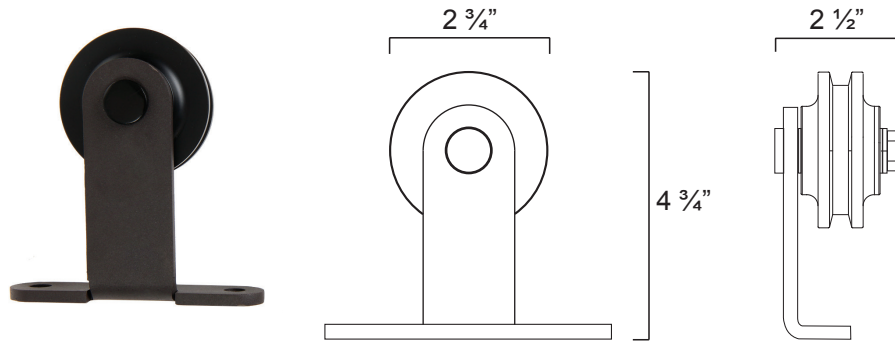

DELANEY® FLAT TRACK

3000 SERIES Top Mount

Shown in Matte Black

Weight Limit:
260 lb per set

Description	WT/ CTN	QTY	US15 Satin Nickel		US19 Matte Black	
			Item No.	List Price	Item No.	List Price
3000 Series 6ft Barn Door Hardware (Low Profile Top Mount Standard)	15 lb	1	Item No.	BD3062	BD3064	
			List Price	$349.84	$304.55	
3000 Series 8ft Barn Door Hardware (Low Profile Top Mount Standard)	15 lb	1	Item No.	BD3082	BD3084	
			List Price	$424.51	$338.47