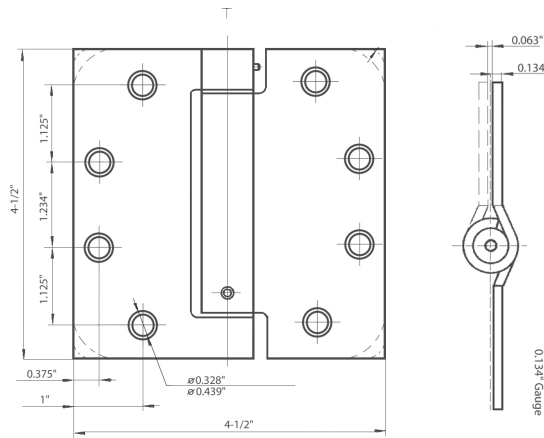

Description	Radius	US26D Satin Chrome		US10B Oil Rubbed Bronze		
		4 ½" x 4 ½" Spring Hinge	Sq.	Item No.	SP5506	SP5510
		List Price	$45.15	$45.15		

SPRING HINGE SIZING GUIDE

MAXIMUM DOOR SIZE RECOMMENDED 3'-0" WIDE X 7'-0" HIGH

RECOMMENDED MAXIMUM DOOR WEIGHT (LBS.)			HINGE SELECTION	
3.5 X 3.5	4 X 4	4.5 X 4.5	SPRING HINGES	BUTT HINGES
50	60	70	1 EACH	2 EACH
70	85	115	2 EACH	1 EACH
90	110	150	3 EACH	NONE

Wind Conditions, excessive air pressure on one side of an opening, weather stripping, or other adverse job conditions may require the use of all spring hinges. For maximum versatility use all spring hinges.