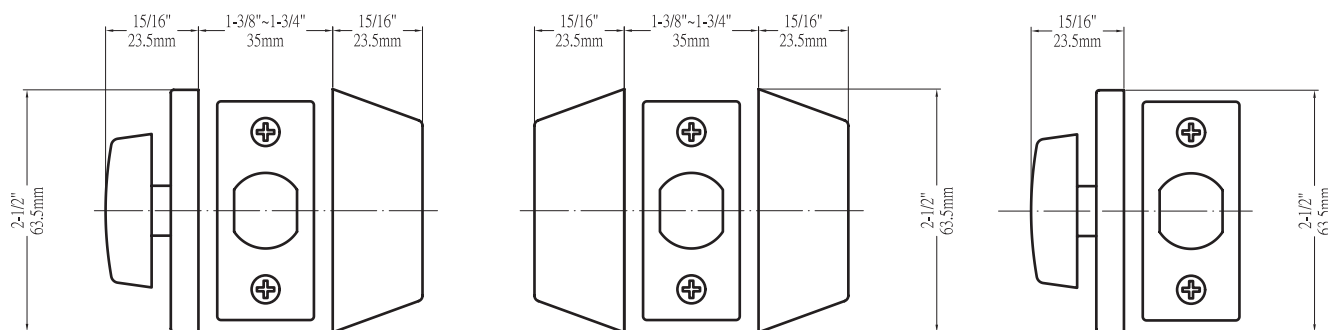

CALLAN® DEADBOLTS

BY DELANEY™

Specifications

Door Prep	Cross bore: 2-1/8" Edge bore: 1" Latch face: 1" x 2-1/4"	Latches	Deadbolt: 2-3/8" & 2-3/4" adjustable (9092) Faceplate: 1" x 2-1/4" round corner Bolt: 1" throw with hardened steel rod
Backset	200S / 210S: Fits 2-3/8" and 2-3/4" 205S: Fixed 2-3/8"	Strikes	2-1/4" full lip round corner (9113 & 9117)
Door Thickness	1-3/8" ~ 1-3/4" door standard 2-1/4" Ext. Kit available	Wood Screws	Combination screws that suit both wood or metal door mounting
Cylinder	KW1 5-pin standard. SC1 5-pin optional deadbolts packed KA5		

DEADBOLT

BOX PACK

Model	Function	CTN QTY		US3 Bright Brass	US5 Antique Brass	US15 Satin Nickel	US26 Bright Chrome	AS Antique Silver	US10BE Edged Bronze	US19 Matte Black
200S	Single Cylinder	20 Pcs	Item No.	KA2003	KA2005	KA2001	KA2006	KA2002	KA2007	KA2004
			List Price	$30.45	$33.60	$30.45	$30.45	$33.60	$30.45	$30.45
210S	Double Cylinder	20 Pcs	Item No.	KA2103	—	KA2101	—	—	KA2107	KA2104
			List Price	$39.90		$39.90			$39.90	$39.90
205S	One-Sided Half-Bore	20 Pcs	Item No.	—	—	KD2001	—	—	—	—
			List Price			$21.52				

VISUAL PACK

Model	Function	WT/ LB	CTN QTY		US3 Bright Brass	US15 Satin Nickel	US10BE Edged Bronze	US19 Matte Black
VP-200S	Single Cylinder	23 lb	10 Pcs	Item No.	VPKA2003	VPKA2001	VPKA2007	VPKA2004
				List Price	$31.50	$31.50	$31.50	$31.50
VP-210S	Double Cylinder	27 lb	10 Pcs	Item No.	—	VPKA2101	—	—
				List Price		$33.60