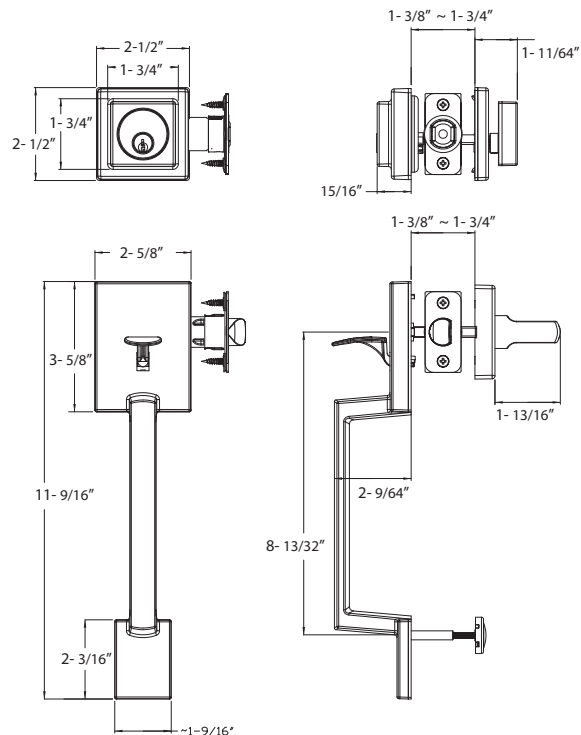

DELANEY® ENTRANCE HANDLESETS

Specifications

Door Prep	Deadbolt cross bore: 2-1/8" Handleset cross bore: 2-1/8" Edge bore: 1" Latch face: 1" x 2-1/4" Mounting (center to center): 5-1/2" recommended	Strikes	Deadbolt: 2-1/4" Rd. and Sq. corner (9111 and 9117) Thumbpiece: 2-1/4" full lip round corner (9103)
		Cylinder	GR3 KW1 5-pin Standard, SC1 Optional GR2 SC1 5-pin Standard, KW1 Optional. Handlesets packed KD
Backset	Fits 2-3/8" and 2-3/4"	Door Handing	Specify handing when ordering lever as interior option
Latches	Deadbolt: 2-3/8" and 2-3/4" adjustable (9092) Faceplate: 1" x 2-1/4" round corner Bolt: Solid Brass with hardened steel rod, full 1" throw Handle: 2-3/8" and 2-3/4" adjustable (9074) (for lever and knob) Faceplate: 1" x 2-1/4" round corner Bolt: Solid Brass 1/2" throw	Door Thickness	1-3/8" ~ 1-3/4" door standard 2-1/4" Ext. Kits Available
		Wood Screws	Combination screws that suit both wood or metal door mounting. Includes 3" Security Screws

AVINO

Shown in Satin Nickel

BOX PACK

Model	Function	WT/CTN	CTN QTY	US15 Satin Nickel	US26 Bright Chrome	US19 Matte Black	
400-AV	Single Cylinder	42 lbs	10 Pcs	Item No.	D40201	D40206	D40209
				List Price	$217.35	$217.35	$231.00
405-AV	Dummy	35 lbs	10 Pcs	Item No.	D45201	D45206	D45209
				List Price	$194.25	$194.25	$205.80

VISUAL PACK

AVINO HANDLESET WITH KP300 DIGITAL TOUCHPAD DEADBOLT

Model	Function	WT/CTN	CTN QTY	US15 Satin Nickel	US26 Bright Chrome	US19 Matte Black	
430-AV/VI (VIDA Int)	Single Cylinder w/ Electronic Deadbolt	27 lb	4 Pcs	Item No.	D43201V	D43206V	D43209V
				List Price	$371.70	$371.70	$393.75
430-AV/KI (KIRA Int)	Single Cylinder w/ Electronic Deadbolt	27 lb	4 Pcs	Item No.	D43201K	D43206K	D43209K
				List Price	$371.70	$371.70	$393.75