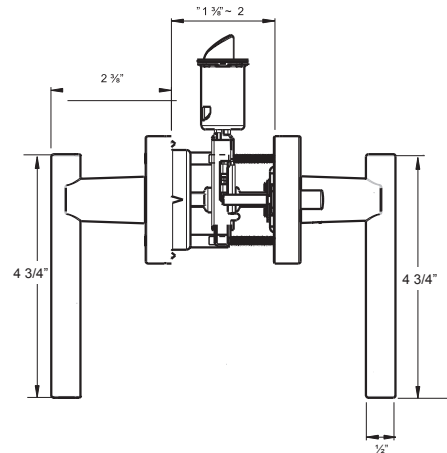

Specifications

Door Prep	Cross bore: 2-1/8" Edge bore: 1" Latch face: 1" x 2-1/4"	Latches	Passage/Privacy: 2-3/8" and 2-3/4" 6-way adjustable (9046R) Faceplate: 1" x 2-1/4" round corner Bolt: 1/2" throw
Backset	Fits 2-3/8" and 2-3/4"	Strikes	1-3/4" x 2-1/4" full lip round corner (9103)
Door Thickness	1-3/8" ~ 1-3/4" door standard	Wood Screws	Combination screws that suit both wood or metal door mounting
Door Handing	Non-Handed, Privacy is reversible	Features	Privacy Function is Panic Proof (Push Button)

CIRA

Shown in Satin Nickel

ADA Compliant
Panic Proof Function

BOX PACK

Model	Function	WT/LB	CTN QTY		US15 Satin Nickel	US26 Bright Chrome	US12P Tuscany Bronze
501T-CI	Passage	23 lb	10 Pcs	Item No.	350511	350516	350517
				List Price	$54.60	$54.60	$59.85
502T-CI	Push Button Privacy (Panic Proof)	24 lb	10 Pcs	Item No.	350521	350526	350527
				List Price	$59.06	$59.06	$65.10
515T-CI	Dummy	24 lb	20 Pcs	Item No.	350551	350556	350557
				List Price	$27.30	$27.30	$29.92