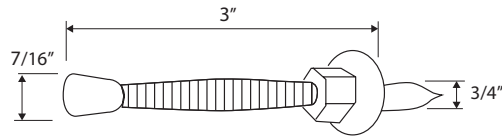

DELANEY® TRIM HARDWARE

SPRING DOOR STOP

Base Metal: Zinc

	Description	Finish	Item No.	List Price	CTN QTY	WT/CTN
	Spring Door Stop 3"	US15	402102	$0.94	1000	40 lbs
	Spring Door Stop 3" w/ Matte Black Tip	US10B	402100	$0.94	1000	40 lbs