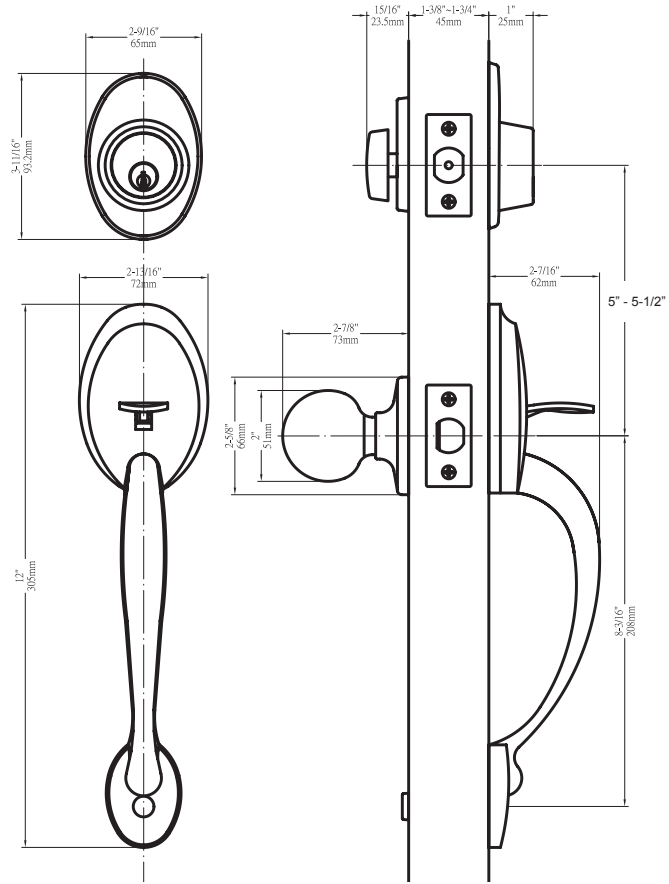

CALLAN® BY DELANEY™ ENTRANCE HANDLESETS

COLTON

Shown in Satin Nickel

BOX PACK

Handleset pricing includes interior knob or lever. Specify when ordering.

Model	Function	WT/CTN	CTN QTY	Color Options			
				US15 Satin Nickel	US10BE Edged Bronze	US19 Matte Black	
400-CO	Single Cylinder	33 lb	10 Pcs	Item No.	KA4001	KA4007	KA4004
				List Price	$176.40	$182.70	$182.70
405-CO	Dummy	30 lb	10 Pcs	Item No.	KA4051	KA4057	KA4054
				List Price	$173.25	$179.55	$179.55

VISUAL PACK

Model	Function	WT/CTN	CTN QTY	Color Options		
				US15 Satin Nickel	US19 Matte Black	
VP-400-CO	Single Cylinder	28 lb	6 Pcs	Item No.	VPKA4001	VPKA4004
				List Price	$226.80	$226.80