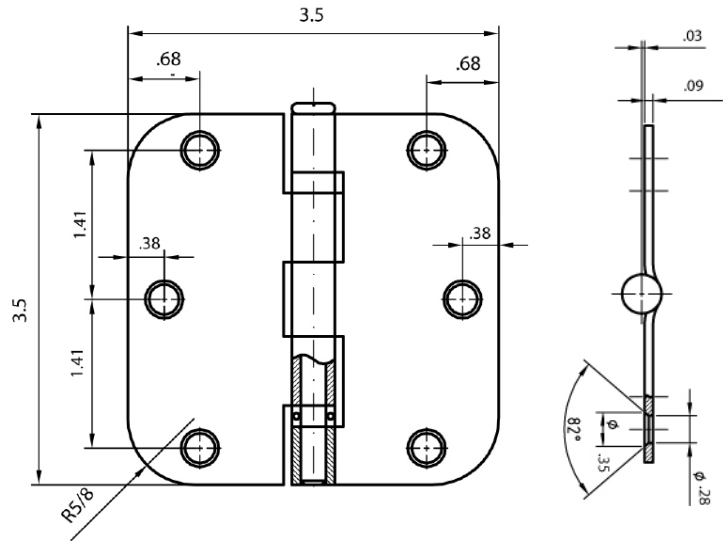

DELANEY® RESIDENTIAL HINGES

3 1/2" X 3 1/2" RESIDENTIAL BALL BEARING HINGES

SPECIFICATIONS

- #9 x 1" wood screws supplied
- #9 x 2" wood screws additional
- Gauge 0.087" Steel
- Bulk packaged 50 pair / CTN, 45 lbs.
- Priced and sold by the pair (2 Hinges)

Base Metal: Steel

Description	Radius	US3	US10B	US15	
		Bright Brass	Oil Rubbed Bronze	Satin Nickel	
3 1/2" x 3 1/2" Ball Bearing Hinge	5/8"	Item No.	RH6503	RH6510	RH6515
		List Price	$11.55	$11.55	$11.55