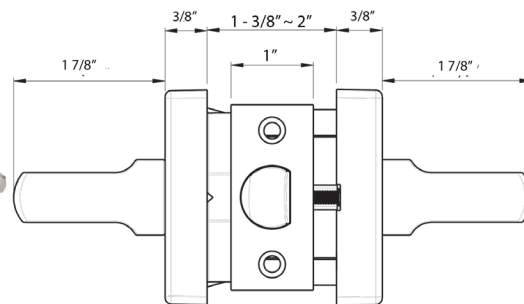

TULINA

Square Trim

ADA Compliant
Panic Proof Function

BOX PACK

Model	Function	WT/ CTN	CTN QTY		US15 Satin Nickel	US26 Bright Chrome	US19 Matte Black
500T-TA Square	Push Button Entrance (Panic Proof)	26 lb	20 Pcs	Item No.	D20220PS	D20226PS	D20229PS
				List Price	$63.00	$63.00	$71.92
501T-TA Square	Passage	23 lb	20 Pcs	Item No.	D24220S	D24226S	D24229S
				List Price	$50.92	$50.92	$58.27
502T-TA Square	Push Button Privacy (Panic Proof)	24 lb	20 Pcs	Item No.	D22220PS	D22226PS	D22229PS
				List Price	$54.07	$54.07	$62.47
515T-TA Square	Dummy	15 lb	20 Pcs	Item No.	D25220S	D25226S	D25229S
				List Price	$25.46	$25.46	$29.13

DELANEY® LEVERS GRADE 3