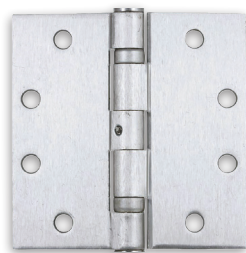

HEAVY DUTY BALL BEARING 4 1/2" X 4 1/2" COMMERCIAL HINGE

SPECIFICATIONS

- #10 x 1/2" Machine Screws (12-24NC) standard
- #10 x 1 1/4" Wood Screws standard
- Gauge 0.18" Steel
- Priced per pair (2 Hinges)
- Base Metal is Steel