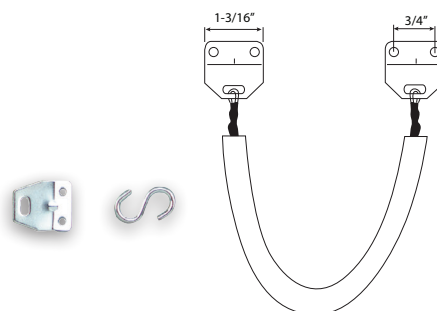

CHAIN DOOR STOP W/ VINYL COVER

18" Chain Length

Base Metal: Zinc

	Description	Finish	Item No.	List Price	CTN QTY	WT/ CTN
	Chain Door Stop with Vinyl Cover	Zinc	474304	$7.08	10	4 lb