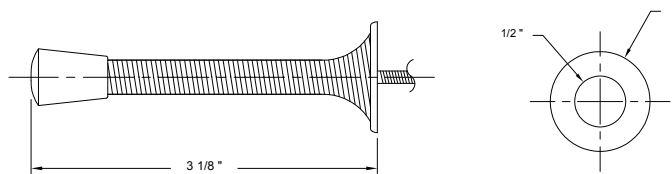

JUMBO SPRING DOOR STOP

Base Metal: Zinc

	Description	Finish	Item No.	List Price	CTN QTY	WT/CTN
	Jumbo Spring Door Stop 3"	US3	402511	$1.20	500	33 lbs
	Jumbo Spring Door Stop 3"	US5	402519	$1.36	500	33 lbs
	Jumbo Spring Door Stop 3"	US26	402516	$1.36	500	33 lbs
	Jumbo Spring Door Stop 3"	US15	402518	$1.36	500	33 lbs
	Jumbo Spring Door Stop 3" w/ Matte Black Tip	US15A	402517	$1.36	500	33 lbs
	Jumbo Spring Door Stop 3" w/ Matte Black Tip	US10B	402510	$1.47	500	33 lbs
	Jumbo Spring Door Stop 3" w/ Matte Black Tip	US19	402514	$1.78	500	33 lbs