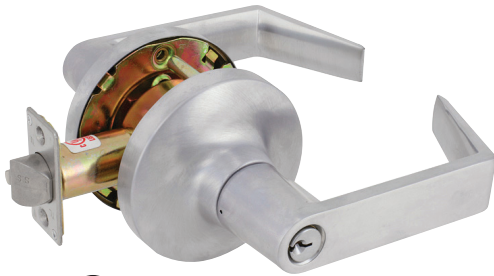

DELANEY® LEVERSETS GRADE 2

Specifications

Door Prep	Cross bore: 2-1/8" Edge bore: 1" Latch face: 2-3/4": 1-1/8" x 2-1/4" 2-3/8": 1" x 2-1/4" Dummies are surface mounted	Latches	Entrance: 2-3/4" (E9070T) standard. 2-3/8" (E9060T) optional Pass/Priv: 2-3/4" (E9073T) standard. 2-3/8" (E9063T) optional Faceplate: 2-3/4": 1-1/8" x 2-1/4". 2-3/8": 1" x 2-1/4" Sq. Corner Bolt: 1/2" Stainless Steel throw. Meets 3-Hr. Fire Rating
Backset	2-3/4" UL Latch standard, 2-3/8" optional	Strikes	4-7/8" ANSI Strike standard (9109)
Door Thickness	1-3/8" ~ 2". Adjustable mounting plate		
Cylinder	SC4 6-pin standard, KW1 5-pin optional Entries packed KA2, SC1 5-pin optional	Interchangeable Core	Optional small-format 6-pin available
ANSI & Federal Standards	Meets & exceeds requirements of BHMA/ANSI A156.2 Series 4000, GR2, 400,000 Cycles. Meets FF-H-106C Federal Standard.	Product Features	Independent Torsion Spring Concealed Mounting Screws Clutch Function Removable Through Bolts Anti-Friction Latch Retractor Panic Proof - Push/Turn

E SERIES - CT LEVER STYLE GRADE 2 HEAVY DUTY CYLINDRICAL LEVERSET

Shown in Satin Chrome