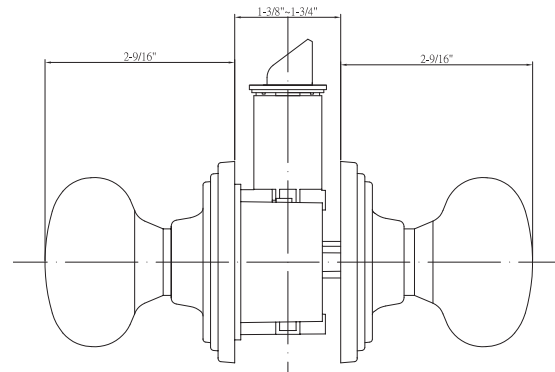

SANTO

Shown in Satin Nickel

BOX PACK

Model	Function	WT/CTN	CTN QTY		US15 Satin Nickel	US10BE Edged Bronze	US19 Matte Black
100T-SN*	Entrance	25 lb	10 Pcs	Item No.	360601	360607	360604
				List Price	$83.47	$85.05	$85.05
101T-SN	Passage	20 lb	10 Pcs	Item No.	364601	364607	364604
				List Price	$78.75	$79.80	$79.80
102T-SN	Privacy	21 lb	10 Pcs	Item No.	362601	362607	362604
				List Price	$78.75	$79.80	$79.80
115T-SN	Dummy	17 lb	20 Pcs	Item No.	365601	365607	365604
				List Price	$51.45	$51.45	$51.45

* Standard SC1 5-pin Cylinder