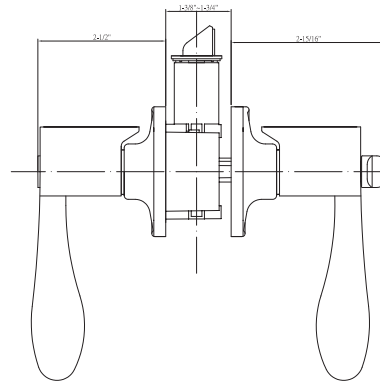

Specifications

Latches (For Round Trim)	Entrance: 2-3/8" and 2-3/4" adjustable (9073) Passage/Privacy: 2-3/8" & 2-3/4" adjustable (9074) Faceplate: 1" x 2-1/4" round corner Bolt: 1/2" throw	Latches (For Square Trim)	Entrance: 2-3/8" and 2-3/4" adjustable (C9060 R/S) Passage/Privacy: 2-3/8" and 2-3/4" adj. (C9064 R/S) Faceplate: 1" x 2-1/4" Rd. and Sq. corner Bolt: 1/2" throw
Cylinder (For Round Trim)	For Round Trim Knobs - KW1 5-pin standard; SC1 5-pin optional / Entries packed KA5	Cylinder (For Square Trim)	For Square Trim Knobs - SC1 5-pin standard; KW1 5-pin optional / Entries packed KA5
Door Thickness	1-3/8" ~ 1-3/4" door standard 2-1/4" Ext. Kit available	Backset	Fits 2-3/8" and 2-3/4"
Wood Screws	Combination screws that suit both wood or metal door mounting	Strikes	Round - 1-3/4" x 2-1/4" full lip round corner (9103) Square - 1-3/4" x 2-1/4" full lip Rd. and Sq. corner (9103 and 9102)
Door Prep	Cross bore: 2-1/8" / Edge bore: 1" Latch face: 1" x 2-1/4"	Door Handing	Reversible Active. Dummies Handed (Specify)
Features	Coin turn Privacy		

BENNETT

Shown in Satin Nickel

BOX PACK

Model	Function	WT/CTN	CTN QTY		US3 Bright Brass	US15 Satin Nickel	US10BE Edged Bronze	US19 Matte Black
500T-BN	Entrance	35 lb	20 Pcs	Item No.	BN5103R	BN5101R	BN5107R	BN5104R
				List Price	$54.60	$54.60	$60.11	$60.11
501T-BN	Passage	23 lb	20 Pcs	Item No.	BN5013R	BN5011R	BN5017R	BN5014R
				List Price	$43.05	$43.05	$47.25	$47.25
502T-BN	Privacy	24 lb	20 Pcs	Item No.	BN5023R	BN5021R	BN5027R	BN5024R
				List Price	$45.15	$45.15	$49.87	$49.87
515T-BN	Dummy	15 lb	20 Pcs	Item No.	BN5053 (L/R)	BN5051 (L/R)	BN5057 (L/R)	BN5054 (L/R)
				List Price	$21.52	$21.52	$23.62	$23.62
300T-BN	Combo	55 lb	10 Pcs	Item No.	—	BN3001R	BN3007R	BN3004R
				List Price		$86.10	$92.40	$92.40

VISUAL PACK

Model	Function	WT/CTN	CTN QTY		US15 Satin Nickel	US10BE Edged Bronze	US19 Matte Black
VP-500T-BN	Entrance	35 lb	20 Pcs	Item No.	VPBN5101R	VPBN5107R	VPBN5104R
				List Price	$56.70	$62.21	$62.21
VP-501T-BN	Passage	23 lb	20 Pcs	Item No.	VPBN5011R	VPBN5017R	VPBN5014R
				List Price	$45.15	$49.35	$49.35
VP-502T-BN	Privacy	24 lb	20 Pcs	Item No.	VPBN5021R	VPBN5027R	VPBN5024R
				List Price	$47.25	$51.97	$51.97
VP-515T-BN	Dummy (Pair)	15 lb	20 Pcs	Item No.	VPBN5051	VPBN5057	VPBN5054
				List Price	$45.15	$49.35	$49.35
VP-300T-BN	Combo	28 lb	10 Pcs	Item No.	VPBN3001R	VPBN3007R	VPBN3004R
				List Price	$88.20	$94.50	$94.50