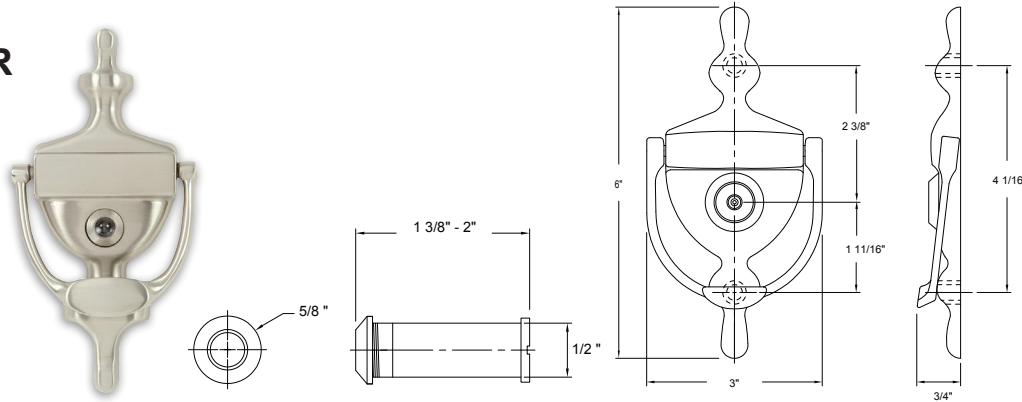

6" DOOR KNOCKER W/ 160° VIEWER

Base Metal: Brass

	Description	Finish	Item No.	Price List	CTN QTY	WT/CTN
	6" Solid Brass Door Knocker w/ Viewer	US3	400145	$31.50	50	10 lb
	6" Solid Brass Door Knocker w/ Viewer	US15	400146	$25.20	50	10 lb
	6" Solid Brass Door Knocker w/ Viewer	US10B	400147	$25.20	50	10 lb