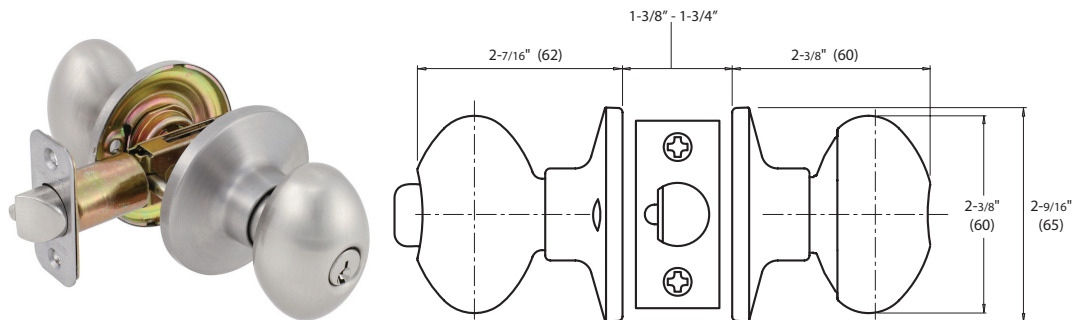

DERBY

Shown in Satin Nickel

BOX PACK

Model	Function	WT/LB	CTN QTY		US15 Satin Nickel	US12P Tuscany Bronze
100T - RB	Entrance	27 lb	20 Pcs	Item No.	D11820	D11827
				List Price	$35.96	$45.15
101T - RB	Passage	22 lb	20 Pcs	Item No.	D14820	D14827
				List Price	$28.66	$36.22
102T - RB	Privacy	22 lb	20 Pcs	Item No.	D12820	D12827
				List Price	$29.71	$37.27
115T - RB	Dummy	9 lb	20 Pcs	Item No.	D15820	D15827
				List Price	$14.17	$17.85