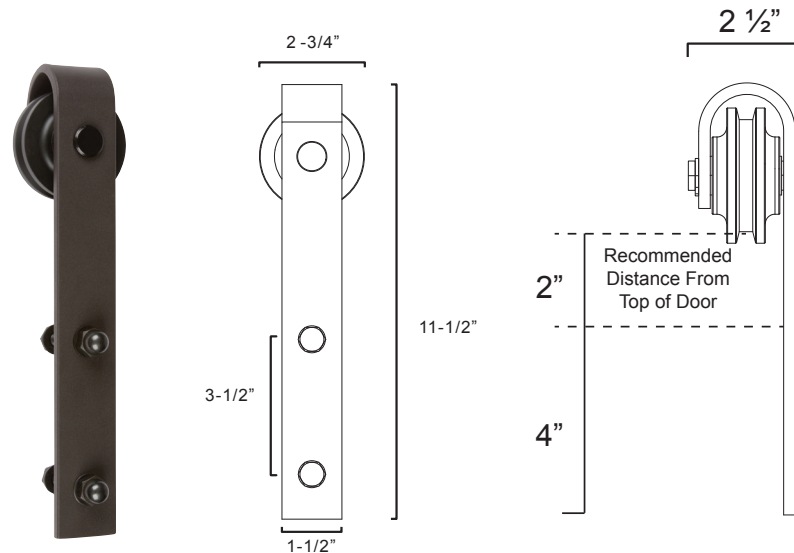

1000 SERIES Standard

Shown in Matte Black

Description	WT/ CTN	QTY					
			US10B Oil Rubbed Bronze	US15 Satin Nickel	US19 Matte Black	US32D Satin Stainless Steel	
1000 Series 5ft Barn Door Hardware (Standard)	16 lb	1	Item No.	—	—	BD1054	—
			List Price			$191.10	
1000 Series 6ft Barn Door Hardware (Standard)	16 lb	1	Item No.	BD1069	BD1062	BD1064	BD1061
			List Price	$313.95	$313.95	$204.75	$409.50
1000 Series 6ft, 5 inch Barn Door Hardware (Standard)	16 lb	1	Item No.	—	—	BD1664	—
			List Price			$249.90	
1000 Series 8ft, Barn Door Hardware (Standard)	18 lb	1	Item No.	BD1089	BD1082	BD1084	BD1081
			List Price	$426.30	$426.30	$294.00	$505.05