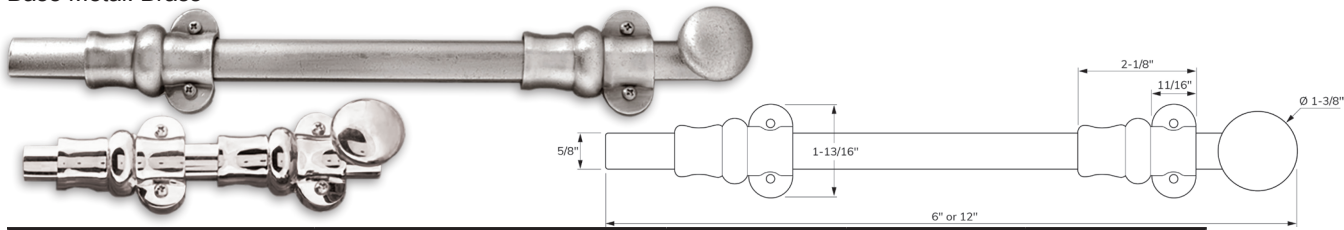

DELANEY® TRIM HARDWARE

SOLID BRASS SURFACE BOLTS

Base Metal: Brass

Description	Finish	Item No.	List Price	CTN QTY	WT/CTN
762 Surface Bolt 12"	US15	BV760016	$89.77	48	33 lbs
762 Surface Bolt 12"	US10B	BV760017	$89.77	48	33 lbs
762 Surface Bolt 12"	US26	BV760021	$89.77	48	33 lbs
766 Surface Bolt 6"	US15	BV760011	$72.45	76	33 lbs
766 Surface Bolt 6"	US10B	BV760012	$72.45	76	33 lbs
766 Surface Bolt 6"	US26	BV760020	$72.45	76	33 lbs