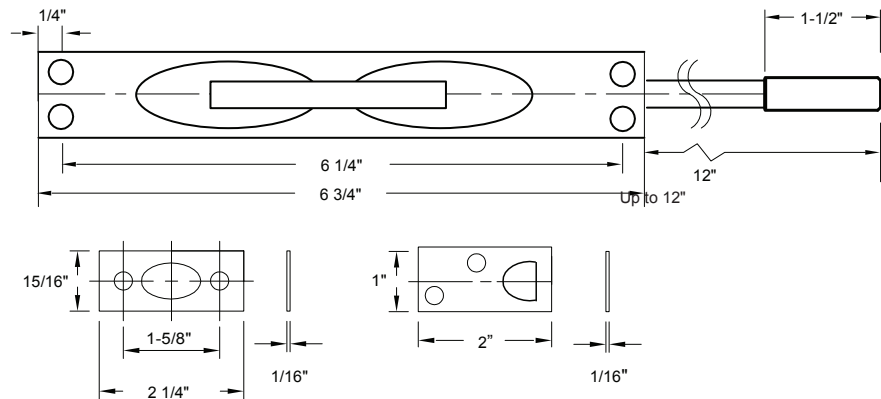

## MORTISE IN EXTENSION FLUSH BOLT

Base Metal: Zinc

	Description	Finish	Item No.	List Price	CTN QTY	WT/CTN
	Mortise in Extension Flush Bolt 1" x 7"	US26D	436302	\$32.55	25	7 lb
	Mortise in Extension Flush Bolt 1" x 7"	US10B	436310	\$32.55	25	7 lb