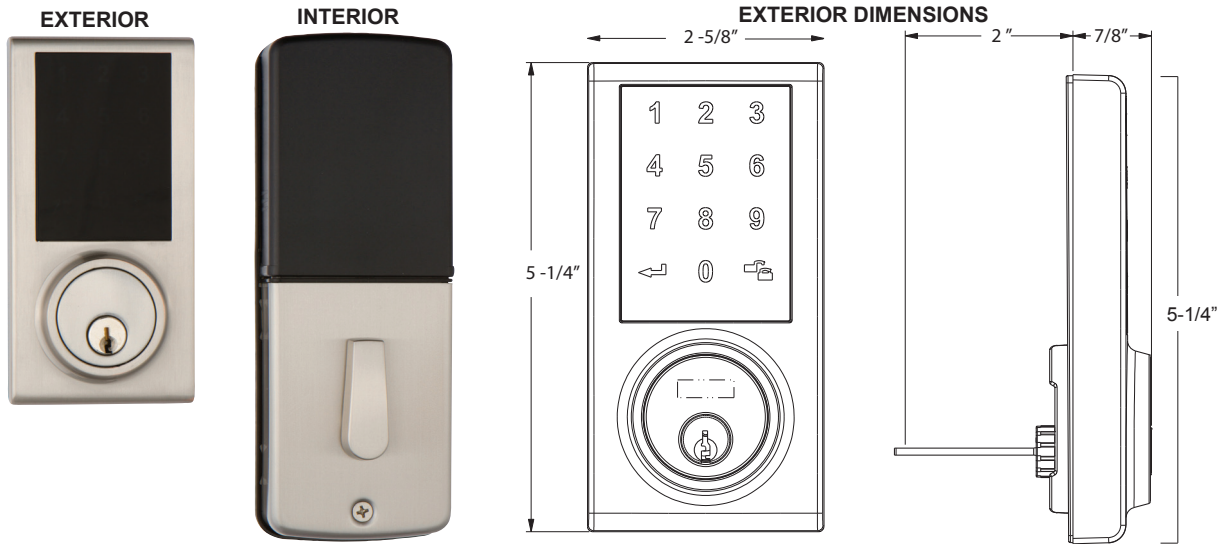

DELANEY® ELECTRONIC LOCKS

Door Prep	Cross bore: 2-1/8" Edge bore: 1" Latch face: 1" x 2-1/4"	Dimensions	Exterior Unit: 5-1/4" x 2-5/8" x 7/8" (H x W x D) Interior Unit: 7-1/2" x 2-7/8" x 1-1/16"
		Door Thickness	1-3/8" ~ 2" door
Backset	Fits 2-3/8" and 2-3/4", Adjustable	Power	6V (4 AA batteries required. Estimated battery life, 1-year)
Strike	9118R & 9117	Entry Methods	Touchscreen & Conventional Key
Throwbolt	1" for maximum security	Passcode	Maximum of 30 User Passcodes & 1 Master code supported
Cylinder	KW1 5-pin standard. SC1 5-pin optional. Packed KD.		

KP300 ELECTRONIC TOUCHPAD DEADBOLT

Shown in Satin Nickel

Model	Function	WT/ CTN	CTN QTY	Finish			
				US15 Satin Nickel	US26 Bright Chrome	US19 Matte Black	
KP300	Electronic Deadbolt	19 lb	12 Pcs	Item No.	301671	301676	301679
				List Price	$252.00	$252.00	$257.25