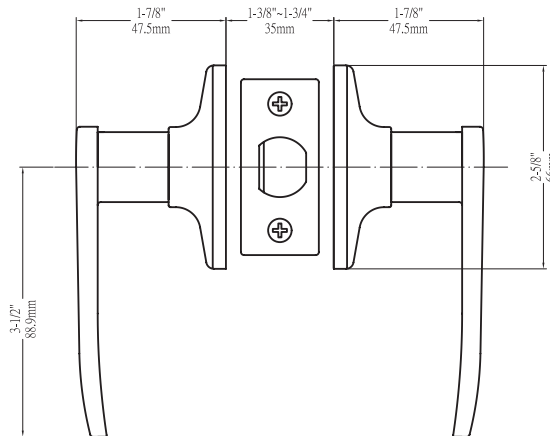

ASHEVILLE

Shown in Satin Nickel

BOX PACK

Model	Function	WT/ LB	CTN QTY	US15 Satin Nickel	
500T-AH	Entrance	35 lb	20 Pcs	Item No.	AH5101
				List Price	$54.60
501T-AH	Passage	23 lb	20 Pcs	Item No.	AH5011
				List Price	$43.05
502T-AH	Privacy	24 lb	20 Pcs	Item No.	AH5021
				List Price	$45.15
515T-AH	Dummy	15 lb	20 Pcs	Item No.	AH5051
				List Price	$21.52