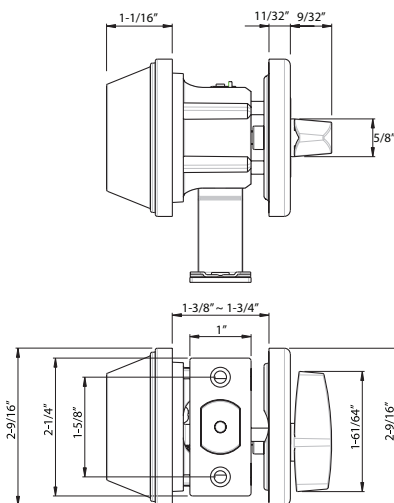

DELANEY® DEADBOLTS GRADE 2

Specifications

Door Prep	Cross bore: 2-1/8" Edge bore: 1" Latch face: 1" x 2-1/4"	Latches	Deadbolt: 2-3/8" & 2-3/4" adjustable (9091 UL) Faceplate: 1" x 2-1/4" square corner Bolt: Full 1" throw. 3-Hr. Fire Rating
Backset	Fits 2-3/8" and 2-3/4"	Strikes	1-1/8" x 2-3/4" (9111). Includes reinforcement plate
Door Thickness	1-3/8" ~ 1-3/4" door standard	Door Handing	Not Required
Cylinder	SC4 6-pin standard. KW1 5-pin optional Deadbolts packed KA2, SC1 5-pin optional	Screws	Combination screws that suit both wood or metal door mounting Includes 3" Security Screws
Interchangeable Core	Optional small-format 6-pin available	Product Features	Protection Sleeve Free Spinning Cylinder Collar Hardened Steel Rod Latch Insert

LU SERIES - GRADE 2 DEADBOLTS

LU - SINGLE CYLINDER (200)