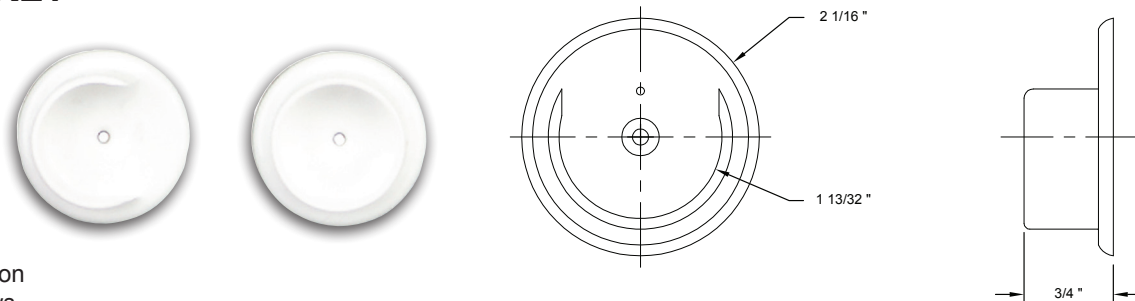

PLASTIC CLOSET POLE SOCKET

Base Material: Nylon
Comes with screws

	Description	Finish	Item No.	List Price	CTN QTY	WT/CTN
	Plastic Closet Pole Socket (White)	US1	407400	$1.15	25 Pair	5 lb