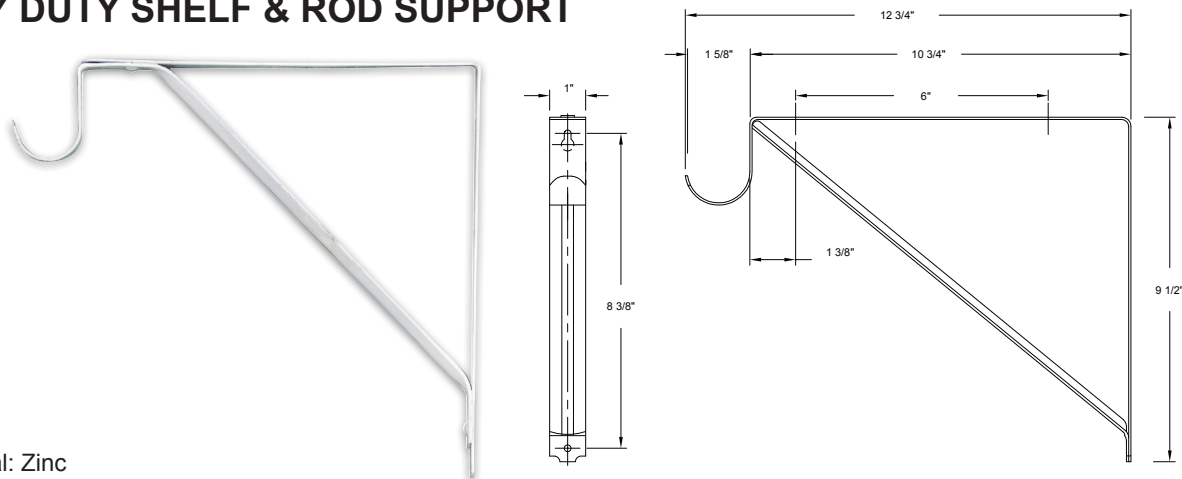

HEAVY DUTY SHELF & ROD SUPPORT

Base Metal: Zinc

	Description	Finish	Item No.	List Price	CTN QTY	WT/ CTN
	H.D. Shelf & Rod Support (Sold in carton quantities only)	US1	474700	$4.98	20	20 lb
	H.D. Adjustable Shelf Support Bracket	US1	474800	$4.20	20	20 lb