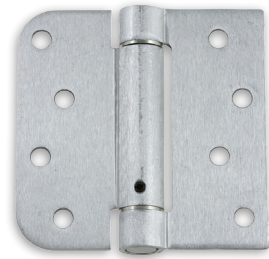

4" X 4" 5/8R x SQ SPRING HINGE FOR CASTLEGATE

SPECIFICATIONS

- #10 X 1/2" machine screw (10-24NC) standard (8 pcs)
- #10 x 3/4" wood screw standard (16 pcs)
- Box Pack: 1Pair (2 pcs) per box.
  20 Pair / CTN, 28 Lbs
- Gauge: 0.106" Steel
- Specify LH or RH
- Priced & sold by the pair (2 Hinges)

UL LISTED Base Metal: Steel

Description	Radius	US26D Satin Chrome	
		Item No.	SP4056R / SP4056L
4" x 4" Spring Hinge for Castlegate	5/8" x SQ	List Price	$33.60