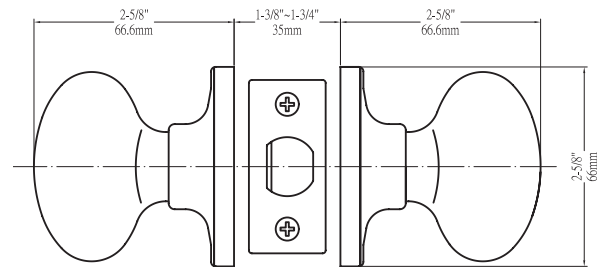

CARLYLE

Shown in Satin Nickel

BOX PACK

Model	Function	WT/ LB	CTN QTY		US15 Satin Nickel	US10BE Edged Bronze	US19 Matte Black
100T-CA	Entrance	27 lb	20 Pcs	Item No.	KE1001	KE1007	KE1004
				List Price	$43.05	$45.15	$45.15
101T-CA	Passage	22 lb	20 Pcs	Item No.	KE1011	KE1017	KE1014
				List Price	$38.85	$40.95	$40.95
102T-CA	Privacy	22 lb	20 Pcs	Item No.	KE1021	KE1027	KE1024
				List Price	$40.95	$43.05	$43.05
115T-CA	Dummy	9 lb	20 Pcs	Item No.	KE1051	KE1057	KE1054
				List Price	$19.42	$20.47	$20.47
300T-CA	Combo	54 lb	10 Pcs	Item No.	KE3001	KE3007	KE3004
				List Price	$74.55	$77.17	$77.17