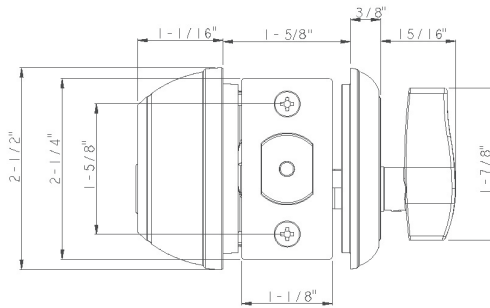

LM IC - SINGLE CYLINDER (200) - IC CORE

Shown in Satin Chrome

Model	Function	WT/LB	CTN QTY	US26D Satin Chrome	US26D IC Core (Less Core)
200-LM	Single Cylinder with Thumbturn	21 lb	12 Pcs	Item No.	301601
				List Price	$106.05
					301702
					$106.05

(SFIC) Interchangeable
Core Available

Model	Function	WT/LB	CTN QTY	US26D Satin Chrome	
Core Only	6-Pin SFIC Core Only	2 lb	10 Pcs	Item No.	300600C
				List Price	$45.15