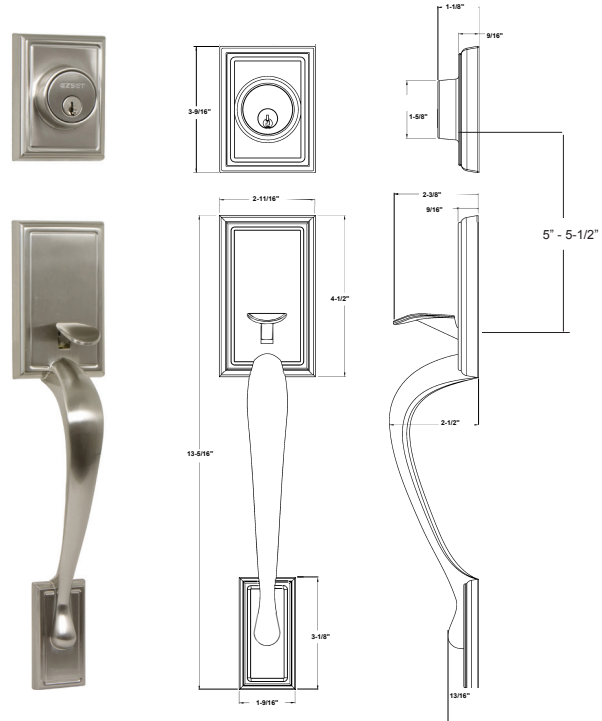

KELLINGTON

Shown in Satin Nickel

BOX PACK

Model	Function	WT/CTN	CTN QTY		US15 Satin Nickel	US19 Matte Black	US12P Tuscany Bronze
400-KN	Single Cylinder	33 lbs	10 Pcs	Item No.	240600	240607	240612
				List Price	$174.30	$196.35	$196.35
405-KN	Dummy	33 lbs	10 Pcs	Item No.	240601	240617	240657
				List Price	$156.97	$176.92	$176.92