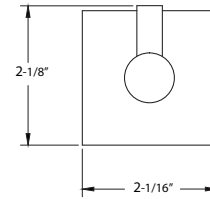

## 1100 SERIES-DENALI SQUARE CONTEMPORARY

Shown in Satin Nickel

Trim Size:

DESCRIPTION	WT/LB	CT/ QTY						
			US26 Bright Chrome	US15 Satin Nickel	US4 Satin Brass	US19 Matte Black	US12P Tuscany Bronze	
Paper Holder (Metallic Plastic Roller)	48 lb	50 Pcs	Item No.	510006	510008	510000	510004	510002
			List Price	\$35.70	\$35.70	\$43.57	\$43.57	\$43.57
Euro Paper Holder	40 lb	50 Pcs	Item No.	510106	510108	510100	510104	510102
			List Price	\$33.96	\$33.96	\$35.70	\$35.70	\$35.70
Towel Ring	37 lb	50 Pcs	Item No.	510506	510508	510500	510504	510502
			List Price	\$33.60	\$33.60	\$39.37	\$39.37	\$39.37
Pivot Paper Holder	37 lb	50 Pcs	Item No.	—	—	510400	510404	—
			List Price			\$58.85	\$59.85	
Single Robe Hook	20 lb	50 Pcs	Item No.	510606	510608	510600	510604	510602
			List Price	\$25.72	\$25.72	\$34.65	\$34.65	\$34.65
18" Towel Bar Set	64 lb	50 Pcs	Item No.	511186K	511188K	511180K	511184K	511182K
			List Price	\$43.05	\$43.05	\$53.02	\$53.02	\$53.02
24" Towel Bar Set	42 lb	50 Pcs	Item No.	511246K	511248K	511240K	511244K	511242K
			List Price	\$45.15	\$45.15	\$55.65	\$55.65	\$55.65
Towel Bar Post Only	42 lb	50 Pcs	Item No.	512006	512008	512000	512004	512002
			List Price	\$35.70	\$35.70	\$44.10	\$44.10	\$44.10
5/8" Diameter 18" Towel Bar Only	18 lb	50 Pcs	Item No.	580186	580188	580180	580184	580182
			List Price	\$7.35	\$7.35	\$8.92	\$8.92	\$8.92
5/8" Diameter 24" Towel Bar Only	22 lb	50 Pcs	Item No.	580246	580248	580240	580244	580242
			List Price	\$9.45	\$9.45	\$11.55	\$11.55	\$11.55