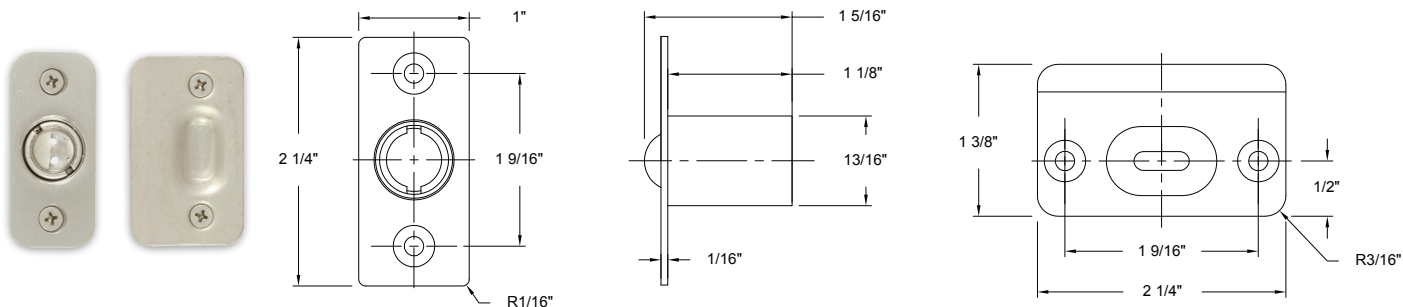

MORTISE BALL CATCH

Base Metal: Zinc

	Description	Finish	Item No.	List Price	CTN QTY	WT/ CTN
	Mortise Ball Catch 2 1/4" x 1"	US3	420100	$7.35	50	8 lb
	Mortise Ball Catch 2 1/4" x 1"	US15	420400	$7.35	50	8 lb
	Mortise Ball Catch 2 1/4" x 1"	US10B	420401	$7.87	50	8 lb