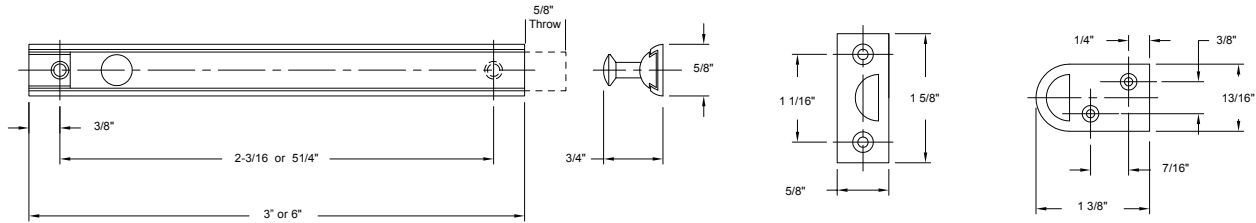

Description	Finish	Item No.	List Price	CTN QTY	WT/CTN
Solid Brass Surface Bolt 3"	US3	410303	$11.55	100	29 lbs
Solid Brass Surface Bolt 3"	US15	410309	$11.55	100	29 lbs
Solid Brass Surface Bolt 3"	US10B	410310	$11.55	100	29 lbs
Solid Brass Surface Bolt 6"	US3	410503	$22.05	100	29 lbs
Solid Brass Surface Bolt 6"	US26D	410507	$22.05	100	29 lbs
Solid Brass Surface Bolt 6"	US15	410509	$22.05	100	29 lbs
Solid Brass Surface Bolt 6"	US10B	410510	$24.15	100	29 lbs