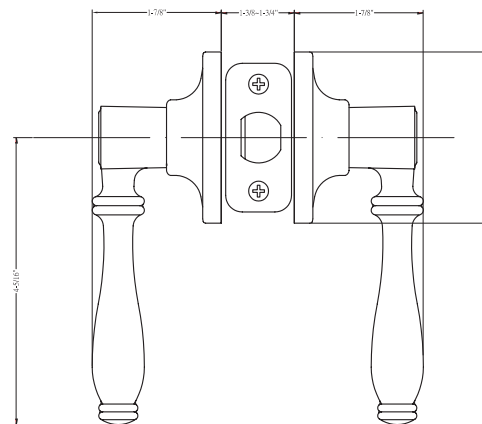

SILONA

Shown in Satin Nickel

BOX PACK

Model	Function	WT/ CTN	CTN QTY	US15 Satin Nickel		US26 Bright Chrome	US10BE Edged Bronze
				Item No.	Item No.	Item No.	Item No.
500T-SL	Entrance	35 lb	20 Pcs	Item No.	ST5101	ST5106	ST5107
				List Price	$54.60	$54.60	$60.11
501T-SL	Passage	23 lb	20 Pcs	Item No.	ST5011	ST5016	ST5017
				List Price	$43.05	$43.05	$47.25
502T-SL	Privacy	24 lb	20 Pcs	Item No.	ST5021	ST5026	ST5027
				List Price	$45.15	$45.15	$49.87
515T-SL	Dummy	15 lb	20 Pcs	Item No.	ST5051	ST5056	ST5057
				List Price	$21.52	$21.52	$23.62