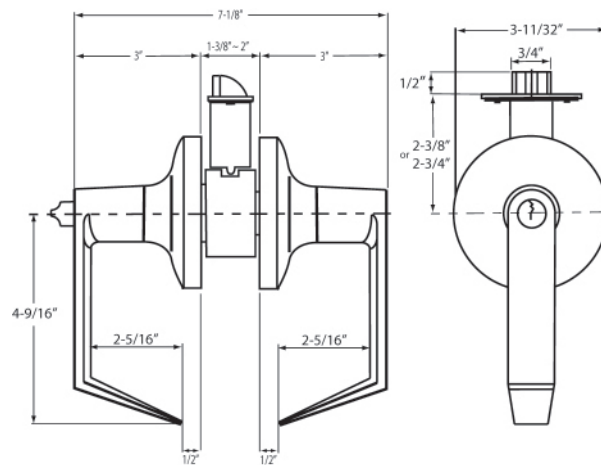

Model	Function	WT/LB	CTN QTY	US26D Satin Chrome		
				Standard Cylinder	IC Core (Less Core)	
500-E-CT	Entrance	29 lb	6 Pcs	Item No.	3V5002	3V5102
				List Price	$149.10	$149.10
504-E-CT	Storeroom	29 lb	6 Pcs	Item No.	3V5042	3V5142
				List Price	$156.45	$156.45
509-E-CT	Classroom	29 lb	6 Pcs	Item No.	3V5092	3V5192
				List Price	$156.45	$156.45
501-E-CT	Passage	26 lb	6 Pcs	Item No.	3V5012	
				List Price	$123.90	
502-E-CT	Privacy	28 lb	6 Pcs	Item No.	3V5022	
				List Price	$127.05	
515-E-CT	Dummy	18 lb	12 Pcs	Item No.	3V5052	
				List Price	$60.90