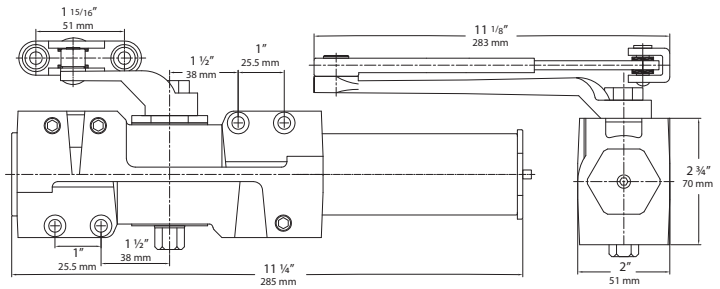

DELANEY® DOOR CLOSERS

8000 SERIES CAST IRON DOOR CLOSER

Power Size 1-6 (Preset Size 3)

UL LISTED

10 YEAR WARRANTY

Model	WT/CTN	QTY/CTN	Aluminum Painted	Dark Bronze Painted	
8000 Series Door Closer with Standard Full Cover	26 lb	2 Pcs	Item No. 608810	608811	
			List Price	$236.25	$246.75
8000 Series Door Closer with Delay Action (DA) & Standard Full Cover	26 lb	2 Pcs	Item No. 608840	608841	
			List Price	$262.50	$273.00