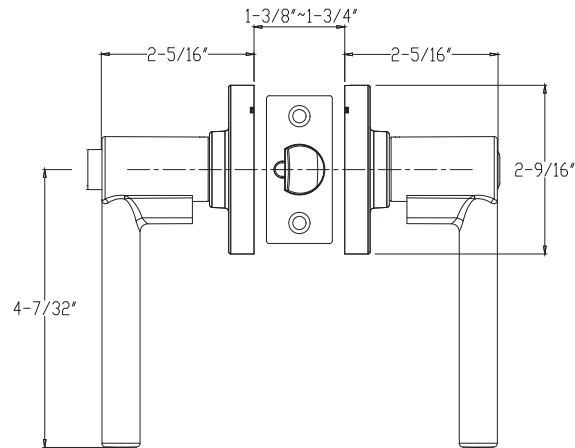

RD LEVER

Shown in Satin Nickel

ADA Compliant
Panic Proof Function

BOX PACK

Model	Function	WT/LB	CTN QTY		US15 Satin Nickel	US26 Bright Chrome	US19 Matte Black
500T-RD	Push Button Entrance (Panic Proof)	26 lb	10 Pcs	Item No.	D50501	D50506	D50509
				List Price	$58.80	$58.80	$64.57
501T-RD	Passage	23 lb	10 Pcs	Item No.	D50511	D50516	D50519
				List Price	$43.83	$43.83	$50.92
502T-RD	Privacy (Panic Proof)	24 lb	10 Pcs	Item No.	D50521	D50526	D50529
				List Price	$47.51	$47.51	$54.60
515T-RD	Dummy	24 lb	20 Pcs	Item No.	D50551	D50556	D50559
				List Price	$23.62	$23.62	$25.46