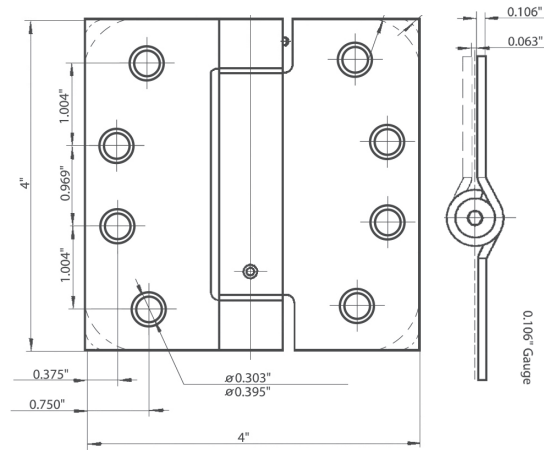

DELANEY® RESIDENTIAL HINGES

4" X 4" SPRING HINGES

SPECIFICATIONS

- #10 X ½" machine screw (10-24NC) standard.
- #10 x 1" wood screw standard.
- Box Pack: 1 Pair (2 pcs) per box.
  20 Pair / CTN, 32 Lbs
- Gauge: 0.106" Steel
- Priced and sold by the pair (2 Hinges)