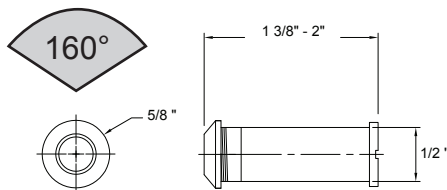

UL SOLID BRASS VIEWER

Base Metal: Brass

1/2" Installation Hole

1/2" Installation Hole

	Description	Finish	Item No.	List Price	CTN QTY	WT/ CTN
	UL Solid Brass Viewer 160°	US3	400115	$12.07	500	22 lbs
	UL Solid Brass Viewer 160°	US10B	400001	$12.07	500	22 lbs
	UL Solid Brass Viewer 160°	US15	400009	$12.07	500	22 lbs
	UL Solid Brass Viewer 160°	US19	400010	$12.07	500	22 lbs