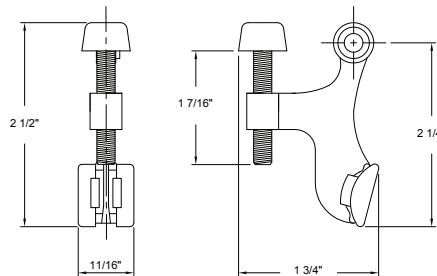

HALF LEAF HINGE PIN DOOR STOP

Base Metal: Zinc

	Description	Finish	Item No.	List Price	CTN QTY	WT/CTN
	Half Leaf Hinge Pin Door Stop	US15	402452	$3.15	100	13 lb
	Half Leaf Hinge Pin Door Stop w/ Matte Black Tips	US10B	402459	$3.15	100	13 lb
	Half Leaf Hinge Pin Door Stop	US19	402454	$3.15	100	13 lb