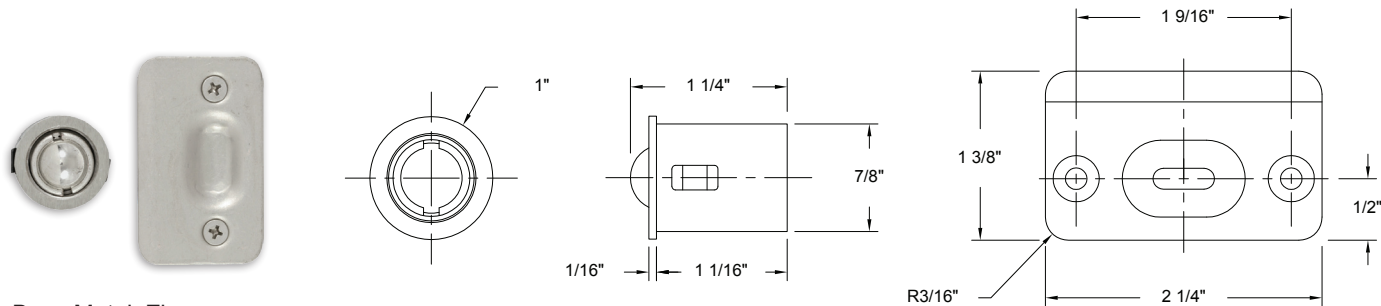

DRIVE-IN BALL CATCH

Base Metal: Zinc

	Description	Finish	Item No.	List Price	CTN QTY	WT/ CTN
	Drive-In Ball Catch 2 1/4" x 1"	US3	420103	$6.30	50	8 lb
	Drive-In Ball Catch 2 1/4" x 1"	US26	420107	$6.30	50	8 lb
	Drive-In Ball Catch 2 1/4" x 1"	US15	420109	$6.30	50	8 lb
	Drive-In Ball Catch 2 1/4" x 1"	US10B	420110	$6.82	50	8 lb
	Drive-In Ball Catch 2 1/4" x 1"	US19	420111	$6.82	50	8 lb
	Strike Plate Only for Ball Catch	US3	480303	$1.31	100	10 lb
	Strike Plate Only for Ball Catch	US26	480306	$1.31	100	10 lb
	Strike Plate Only for Ball Catch	US15	480315	$1.31	100	10 lb
	Strike Plate Only for Ball Catch	US10B	480300	$1.31	100	10 lb