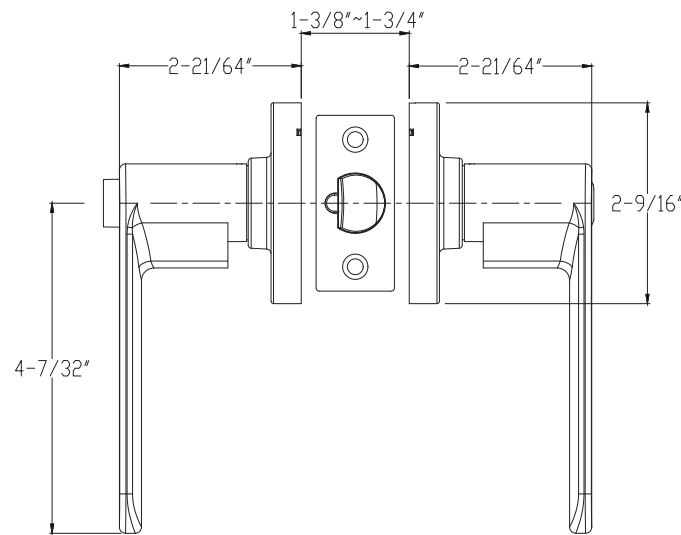

VL LEVER

Shown in Satin Nickel

ADA Compliant
Panic Proof Function

BOX PACK

Model	Function	WT/LB	CTN QTY		US15 Satin Nickel
500T-VL	Push Button Entrance (Panic Proof)	23 lb	10 Pcs	Item No.	D54501
				List Price	$57.75
501T-VL	Passage	23 lb	10 Pcs	Item No.	D54511
				List Price	$46.72
502T-VL	Privacy (Panic Proof)	24 lb	10 Pcs	Item No.	D54521
				List Price	$49.35
515T-VL	Dummy	23 lb	10 Pcs	Item No.	D54551
				List Price	$23.36