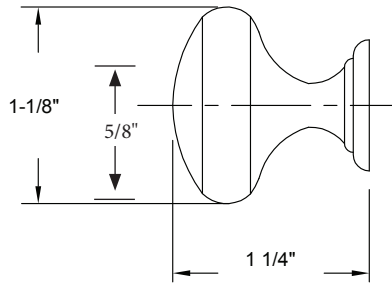

DELANEY® TRIM HARDWARE

SOLID BRASS CABINET KNOB

Base Metal: Brass

	Description	Finish	Item No.	List Price	CTN QTY	WT/ CTN
	Cabinet Knob Solid Brass	US15	437015	$11.55	20	5 lb
	Cabinet Knob Solid Brass	US10B	437010	$11.55	20	5 lb