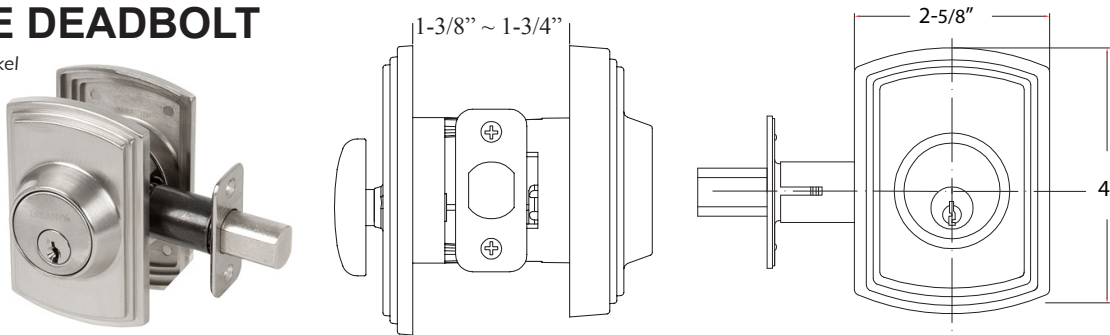

CALLAN® DEADBOLTS

BY DELANEY

Specifications

Door Prep	Cross bore: 2-1/8" Edge bore: 1" Latch face: 1" x 2-1/4"	Latches	Deadbolt: 2-3/8" & 2-3/4" adjustable (C9092 R/S) Faceplate: 1" x 2-1/4" Rd. & Sq. corner Bolt: 1" throw with hardened steel rod
Backset	Fits 2-3/8" and 2-3/4"	Strikes	2-1/4" full lip Rd. & Sq. corner (9118 R&S) Includes Reinforcement Strike.
Door Thickness	1-3/8" ~ 1-3/4" door standard, 2-1/4" Ext. Kit available	Wood Screws	Combination screws that suit both wood or metal door mounting Includes 3" Security Screws
Cylinder	SC1 5-pin standard; KW1 5-pin optional Deadbolts packed KA5	Features	Protective collar High Security Strike Plate Interlocking installation guides Reinforced spring assembly

SQUARE DEADBOLT

Shown in Satin Nickel

BOX PACK

Model	Function	WT/CTN	CTN QTY		US15 Satin Nickel	US10BE Edged Bronze	US19 Matte Black
200S	Single Cylinder	21 lb	10 Pcs	Item No.	372001	372007	372004
				List Price	$82.95	$84.00	$84.00