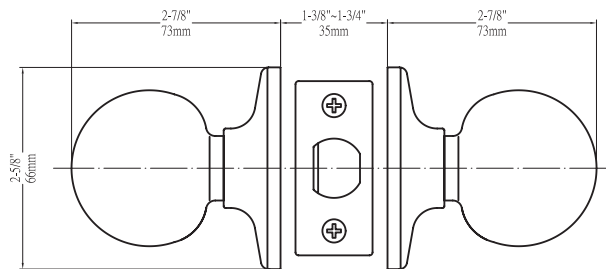

FAIRFIELD

Shown in Satin Nickel

BOX PACK

Model	Function	WT/ LB	CTN QTY		US3 Bright Brass	US15 Satin Nickel	US10BE Edged Bronze	US19 Matte Black
100T-FD	Entrance	27 lb	20 Pcs	Item No.	KR1003	KR1001	KR1007	KR1004
				List Price	$34.91	$34.91	$38.32	$38.32
101T-FD	Passage	22 lb	20 Pcs	Item No.	KR1013	KR1011	KR1017	KR1014
				List Price	$30.45	$30.45	$33.60	$33.60
102T-FD	Privacy	22 lb	20 Pcs	Item No.	KR1023	KR1021	KR1027	KR1024
				List Price	$32.02	$32.02	$35.17	$35.17
115T-FD	Dummy	9 lb	20 Pcs	Item No.	KR1053	KR1051	KR1057	KR1054
				List Price	$15.22	$15.22	$16.80	$16.80
300T-FD	Combo	54 lb	10 Pcs	Item No.	KR3003	KR3001	KR3007	—
				List Price	$65.62	$65.62	$72.45