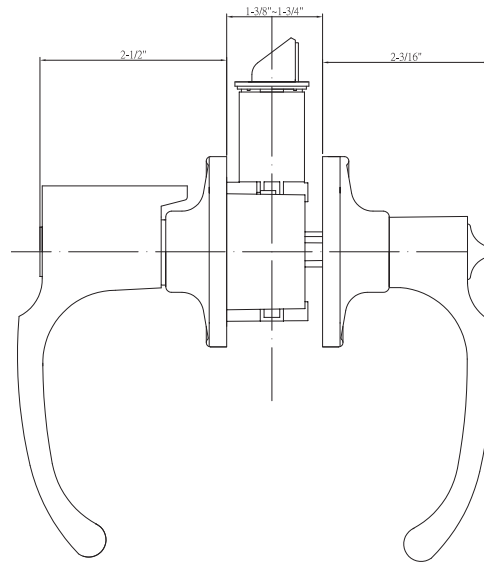

CALLAN® LEVERS GRADE 2

BY DELANEY™

NOLAN GRADE 2

Shown in Satin Nickel

BOX PACK

Model	Function	WT/ CTN	CTN QTY	US15 Satin Nickel	
500T-NE-G2	Entrance	21 lb	10 Pcs	Item No.	G2KN5001
				List Price	$70.35
501T-NE-G2	Passage	18 lb	10 Pcs	Item No.	G2KN5011
				List Price	$55.65
502T-NE-G2	Privacy	21 lb	10 Pcs	Item No.	G2KN5021
				List Price	$57.75
515T-NE	Dummy	15 lb	20 Pcs	Item No.	G2KN5051
				List Price	$22.05