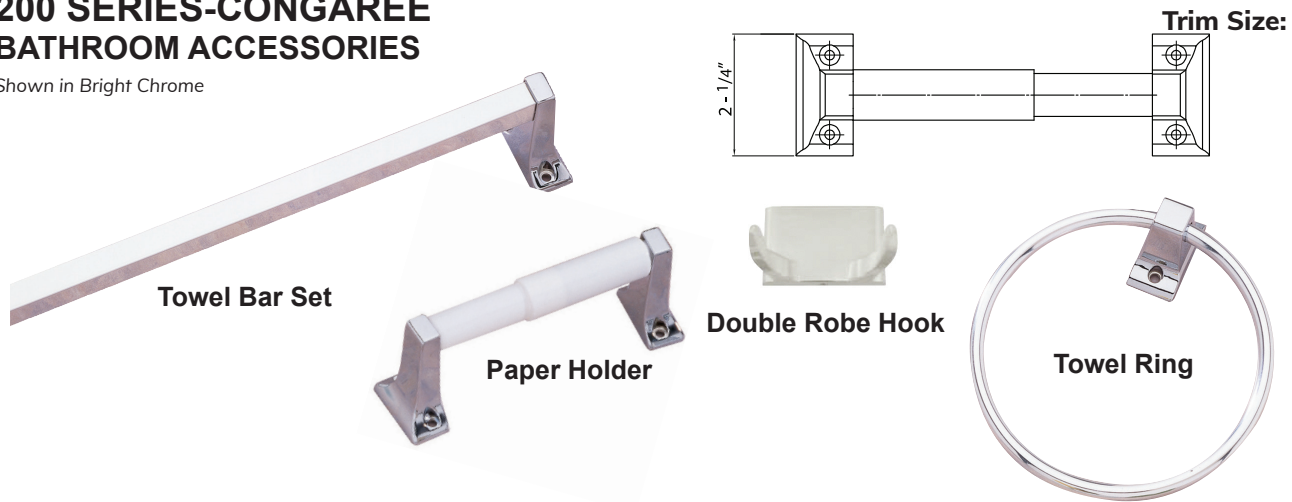

200 SERIES-CONGAREE BATHROOM ACCESSORIES

Shown in Bright Chrome

DESCRIPTION	WT/LB	CT/QTY	US26 Bright Chrome	
Paper Holder (White Plastic Roller)	25 lb	50 Pcs	Item No.	501001B
			List Price	$6.56
Towel Ring	11 lb	50 Pcs	Item No.	501022
			List Price	$5.51
24" Towel Bar Set	26 lb	50 Pcs	Item No.	501024K
			List Price	$9.97
Towel Bar Post Only	15 lb	50 Pcs	Item No.	501100
			List Price	$6.30
3/4" x 18" Towel Bar Only	11 lb	50 Pcs	Item No.	582118
			List Price	$2.62
3/4" x 24" Towel Bar Only	12 lb	50 Pcs	Item No.	582124
			List Price	$3.67
Double Robe Hook	18 lb	50 Pcs	Item No.	501012
			List Price	$3.67

MEDICINE CABINETS

~~SPECIFICATIONS~~

- Recessed Mounting -
- Rough Opening 13-1/2" x 17-1/2"

DESCRIPTION	SIZE	CT/QTY	WT/CTN		
Satin Satin Stainless Steel Framed Medicine Cabinet	16" x 20"	1 Pcs	9 lb	Item No.	500001
				List Price	$67.20
Beveled Edge Mirror Medicine Cabinet	16" x 22"	1 Pcs	9 lb	Item No.	500002
				List Price	$95.55