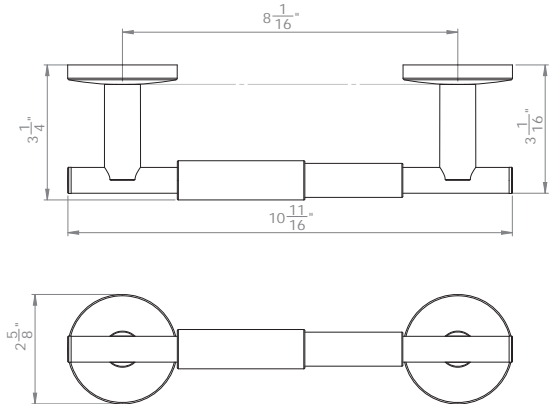

**900 SERIES  
BATHROOM ACCESSORIES**

**SPECIFICATION DRAWINGS**

Towel Ring

Euro Paper Holder

Paper Holder

Single Robe Hook

Towel Bar Set

**Base Metal: Zinc**