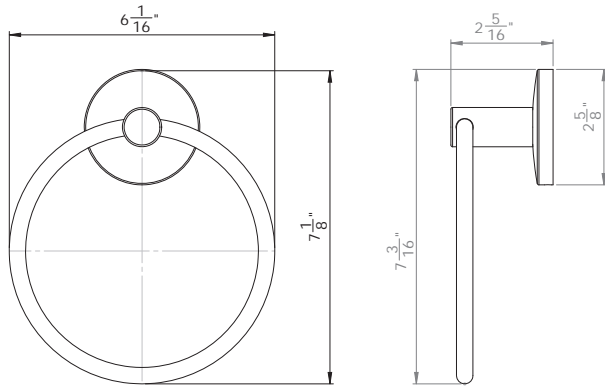

**900 SERIES  
BATHROOM ACCESSORIES**

**SPECIFICATION DRAWINGS**

Towel Ring

Euro Paper Holder

Paper Holder

Single Robe Hook

Towel Bar Set

**Base Metal: Zinc**