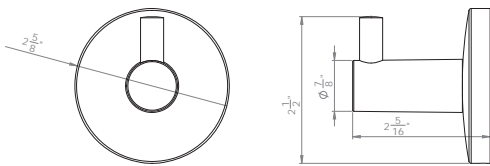

**900 SERIES  
BATHROOM ACCESSORIES**

**SPECIFICATION DRAWINGS**

Towel Ring

Euro Paper Holder

Paper Holder

Single Robe Hook

Towel Bar Set

**Base Metal: Zinc**