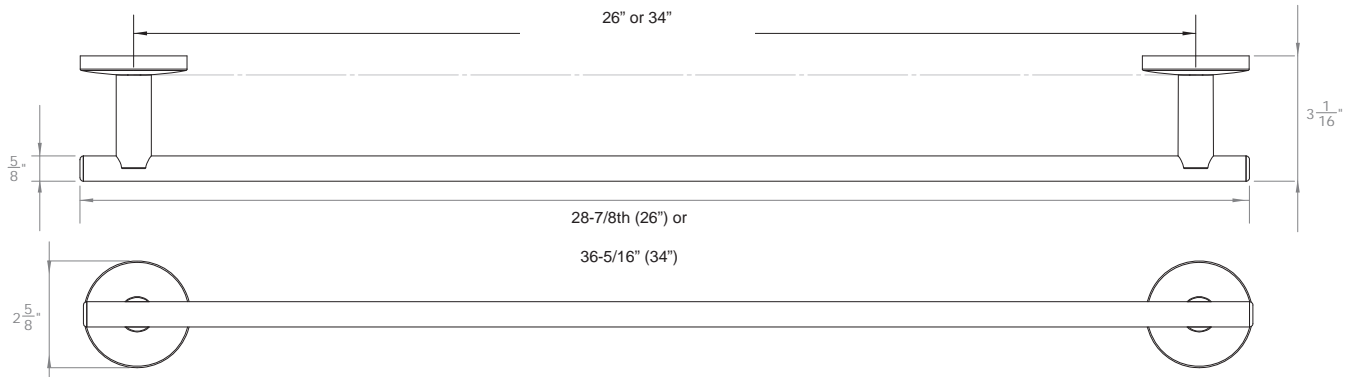

**900 SERIES  
BATHROOM ACCESSORIES**

**SPECIFICATION DRAWINGS**

Towel Ring

Euro Paper Holder

Paper Holder

Single Robe Hook

Towel Bar Set

**Base Metal: Zinc**