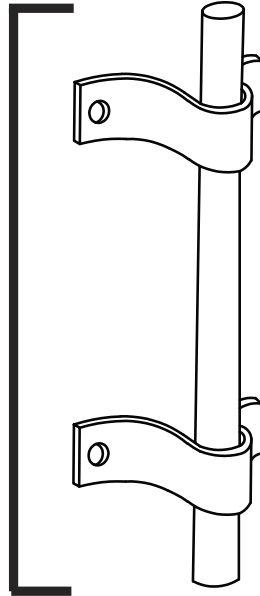

PRODUCT DATA SHEET

Product Description: 7-3/4" Tubular Barn Door Pull Handle. Oil Rubbed Bronze (US10B).

7 3/4"

Overall Size: H 7.75 in, W 2.5 in, D 1.5 in

Material: Metal

DELANEY

Description:

**7-3/4" Tubular Barn
Door Pull Handle**

Part Number:

BD0269

Date

02/25

Rev.

01

Sheet 1 of 1