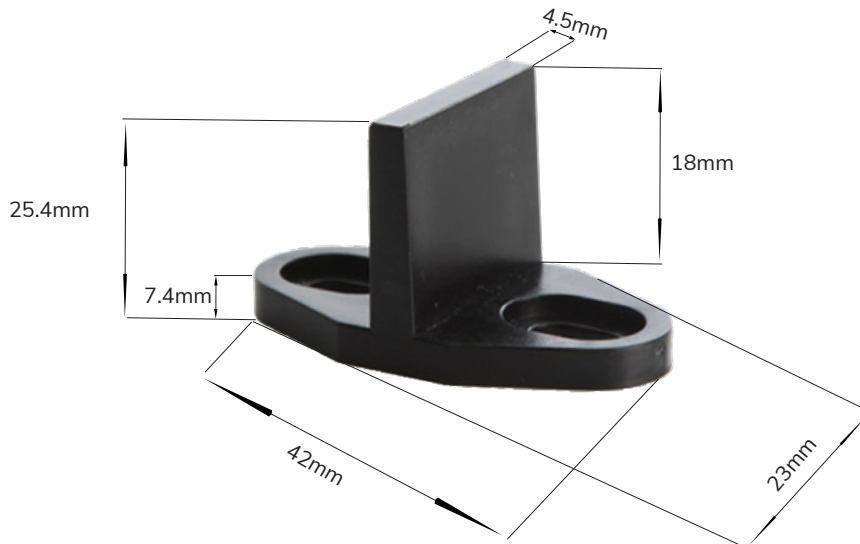

BARN DOOR T GUIDE SPECIFICATIONS

Description

Sturdy and durable flush bottom upgraded manufacturing. Ensures the floor guide sit on the floor without scratching the floor.

Features

Suitable for sliding barn doors, keep the door bottom stable, prevent doors bottom swinging out when slides; align perfectly, goes smoothly. The barn door floor guide is compact and easy to install, secure to the floor, No door panel thickness limited.

Features	
Type of Guide Included	Floor
Material	Plastic
Supplier Intended and Approved Use	Residential Use
Finish	Black

Assembly	
Assembly Required	Yes
Installation Required	Yes
Number of Mounting Holes	2

Description	Finish	Item No.	CTN / QTY
Barn Door T Guide	US19	BD0015	1