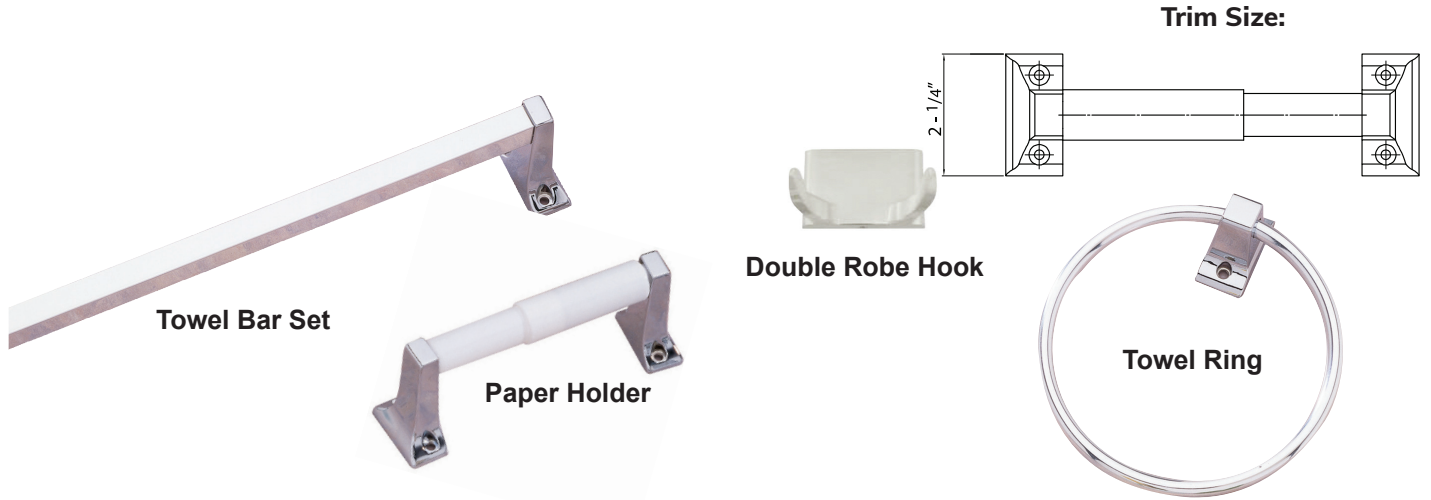

**200 SERIES-CONGAREE
BATHROOM ACCESSORIES**

Shown in Bright Chrome

DESCRIPTION	WT/LB	CT/QTY	US26 Bright Chrome	
Paper Holder (White Plastic Roller)	25 lb	50 Pcs	Item No.	501001B
Towel Ring	11 lb	50 Pcs	Item No.	501022
24" Towel Bar Set	26 lb	50 Pcs	Item No.	501024K
Towel Bar Post Only	15 lb	50 Pcs	Item No.	501100
3/4" x 18" Towel Bar Only	11 lb	50 Pcs	Item No.	582118
3/4" x 24" Towel Bar Only	12 lb	50 Pcs	Item No.	582124