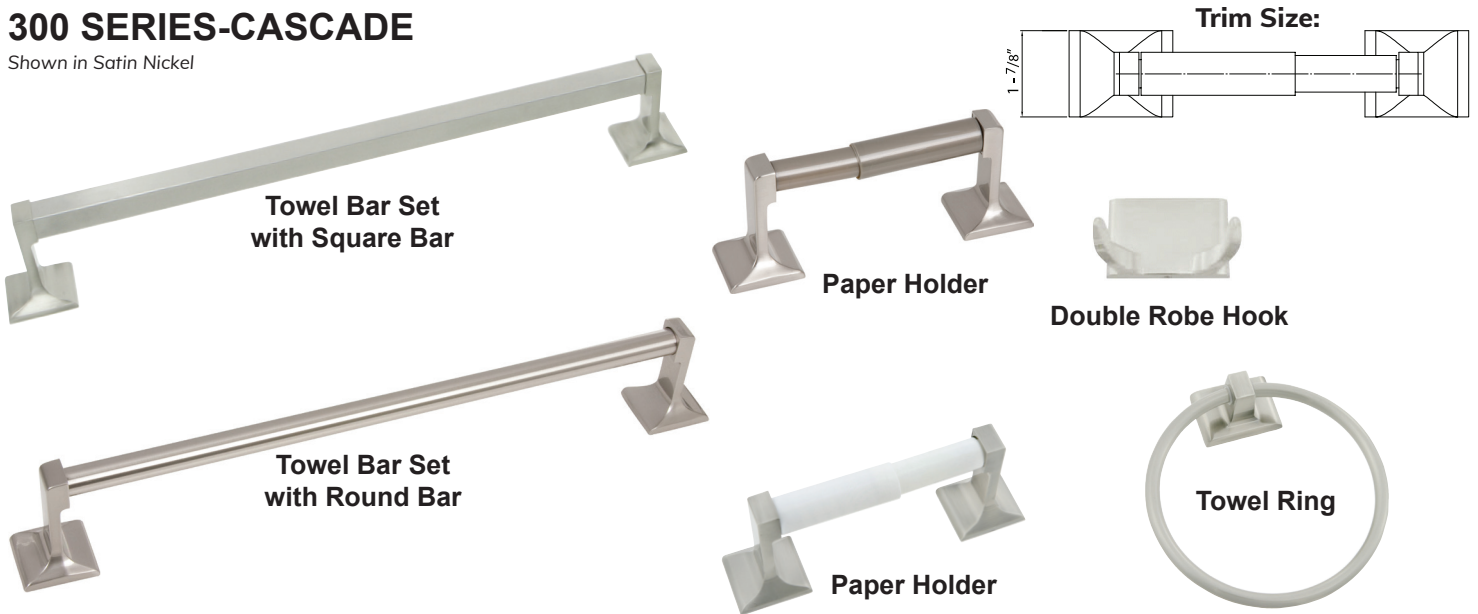

300 SERIES-CASCADE

Shown in Satin Nickel

DESCRIPTION	WT/LB	CT/QTY	Item No.	US26	US15
				Bright Chrome	Satin Nickel
Paper Holder (White Plastic Roller)	29 lb	50 Pcs	Item No.	502001B	502801B
Paper Holder (Metallic Plastic Roller)	29 lb	50 Pcs	Item No.	502002B	502802B
Double Robe Hook	18 lb	50 Pcs	Item No.	502012B	502812B
Towel Ring	12 lb	50 Pcs	Item No.	502022B	502822B
18" Towel Bar Set (Square)	32 lb	50 Pcs	Item No.	572018BK	572818BK
24" Towel Bar Set (Square)	36 lb	50 Pcs	Item No.	572024BK	572824BK
Towel Bar Post Only (Square)	25 lb	50 Pcs	Item No.	502100B	502800B
3/4" x 18" Towel Bar Only (Square)	8 lb	50 Pcs	Item No.	582118	580118
3/4" x 24" Towel Bar Only (Square)	11 lb	50 Pcs	Item No.	582124	580124
18" Towel Bar Set (Round)	32 lb	50 Pcs	Item No.	572018RK	572818RK
24" Towel Bar Set (Round)	36 lb	50 Pcs	Item No.	572024RK	572824RK
Towel Bar Post Only (Round)	25 lb	50 Pcs	Item No.	502100R	502800R
3/4" x 18" Towel Bar Only (Round)	8 lb	50 Pcs	Item No.	540186	540188
3/4" x 24" Towel Bar Only (Round)	8 lb	50 Pcs	Item No.	540246	540248