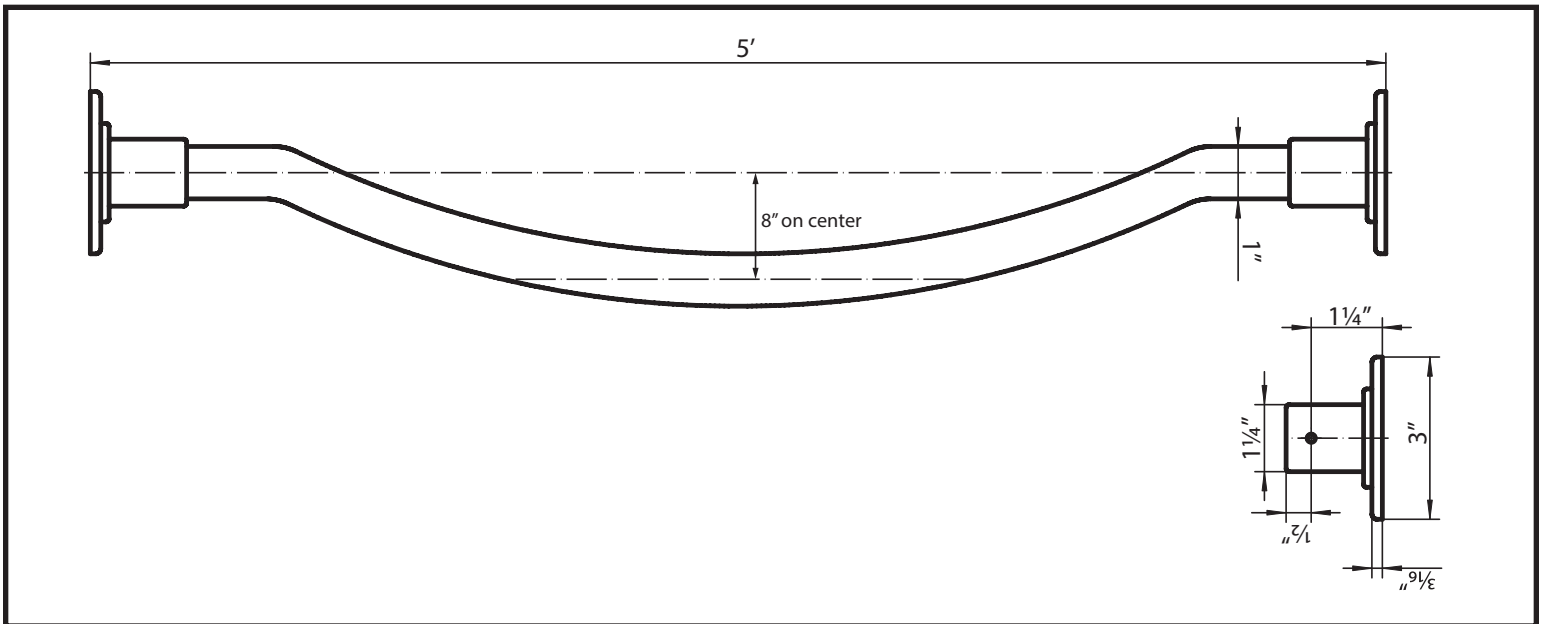

5' Curved Shower Rod Set with Concealed Screw Flange

Specifications:

Material
Stainless Steel

Hardware
Includes mounting
hardware

Available Finishes
Matte Black (US19)
Polished Chrome (US26)