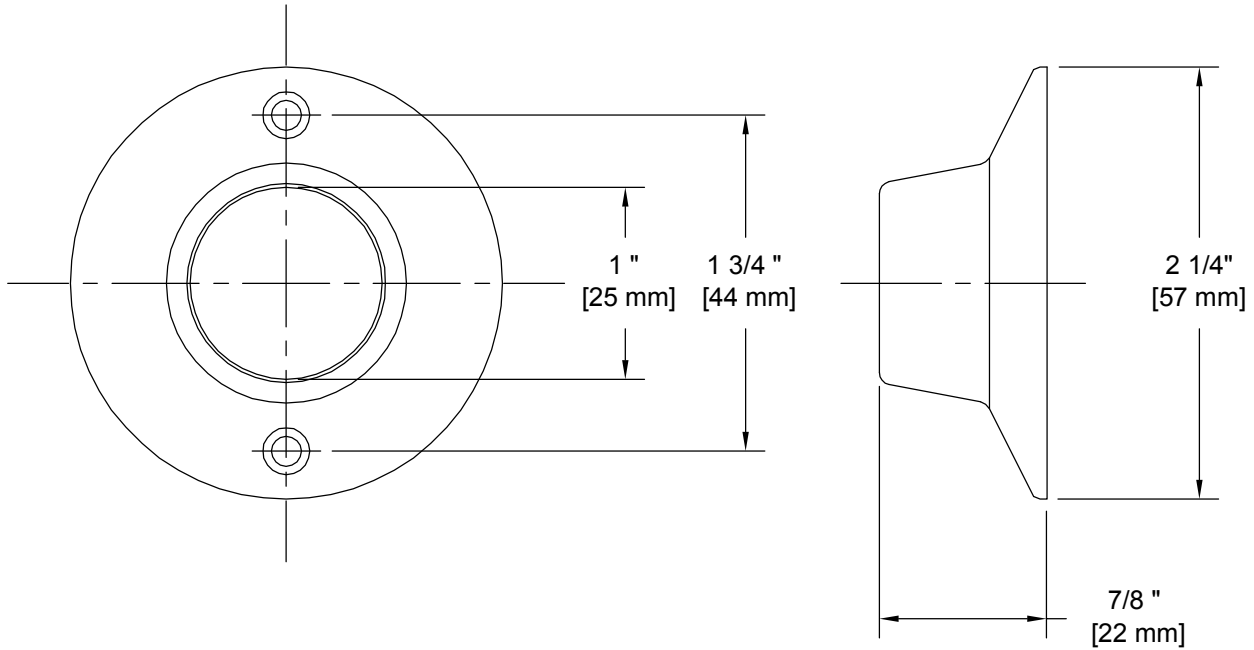

# PRODUCT DATA SHEET

**Product Description:** Shower rod flanges with a US26 bright chrome finish. Shower rod flange is fabricated from zinc. Accepts 1" outside diameter shower curtain rods. Mounting hardware included.

**Overall Size:** 2 1/4" W X 2 1/4" H X 7/8" D

**Material:** Zinc

**Finish:** US26 Bright Chrome

**DELANEY**

Description:

**Shower Rod Flanges,  
Zinc**

Part Number:

**504052**