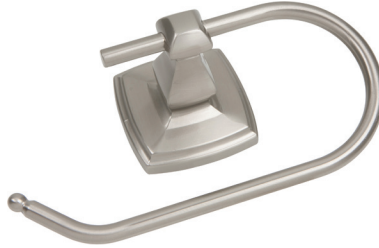

## 800 SERIES-SHENANDOAH

Shown in Satin Nickel

Trim Size:

Towel Ring

Euro Paper Holder

Paper Holder

Towel Bar Set

Single Robe Hook

DESCRIPTION	WT/ LB	CT/QTY		US26 Bright Chrome	US15 Satin Nickel	US12P Tuscany Bronze
Paper Holder (Metal Roller)	48 lb	50 Pcs	Item No.	588006	588008	588002
Euro Paper Holder	40 lb	50 Pcs	Item No.	588106	588108	588102
Towel Ring	37 lb	50 Pcs	Item No.	588506	588508	588502
Single Robe Hook	20 lb	50 Pcs	Item No.	588606	588608	588602
18" Towel Bar Set	62 lb	50 Pcs	Item No.	588186K	588188K	588182K
24" Towel Bar Set	64 lb	50 Pcs	Item No.	588246K	588248K	588242K
Towel Bar Post Only	42 lb	50 Pcs	Item No.	588206	588208	588202
3/4" Diameter 18" Towel Bar Only	18 lb	50 Pcs	Item No.	540186	540188	540182
3/4" Diameter 24" Towel Bar Only	22 lb	50 Pcs	Item No.	540246	540248	540242