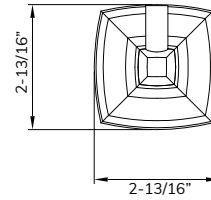

## 800 SERIES-SHENANDOAH

Shown in Satin Nickel

Trim Size:

Towel Ring

Euro Paper Holder

Paper Holder

Towel Bar Set

Single Robe Hook

DESCRIPTION	WT/ LB	CT/QTY		US26 Bright Chrome	US15 Satin Nickel	US12P Tuscany Bronze
Paper Holder (Metal Roller)	48 lb	50 Pcs	Item No.	588006	588008	588002
Euro Paper Holder	40 lb	50 Pcs	Item No.	588106	588108	588102
Towel Ring	37 lb	50 Pcs	Item No.	588506	588508	588502
Single Robe Hook	20 lb	50 Pcs	Item No.	588606	588608	588602
18" Towel Bar Set	62 lb	50 Pcs	Item No.	588186K	588188K	588182K
24" Towel Bar Set	64 lb	50 Pcs	Item No.	588246K	588248K	588242K
Towel Bar Post Only	42 lb	50 Pcs	Item No.	588206	588208	588202
3/4" Diameter 18" Towel Bar Only	18 lb	50 Pcs	Item No.	540186	540188	540182
3/4" Diameter 24" Towel Bar Only	22 lb	50 Pcs	Item No.	540246	540248	540242