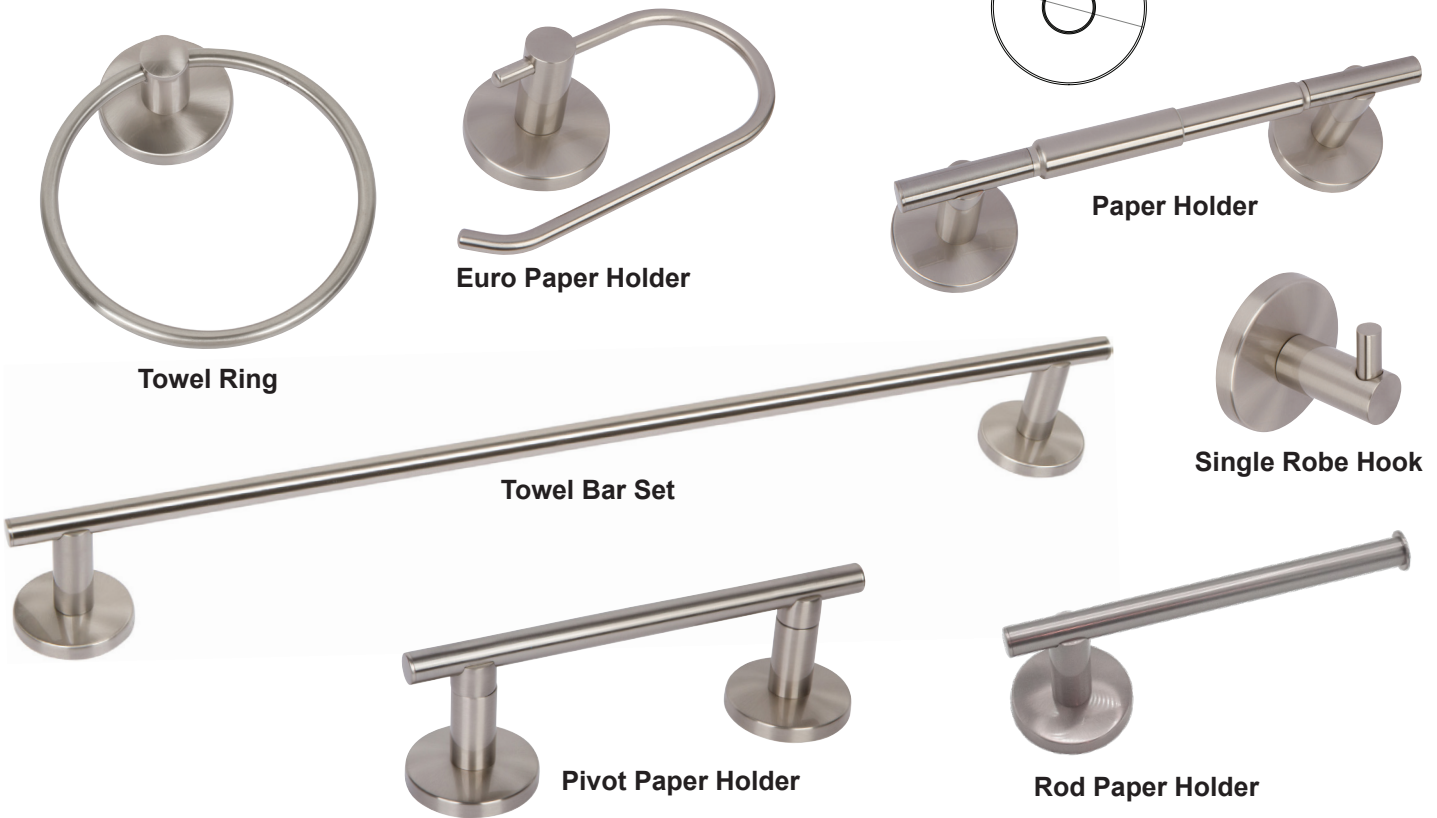

**900 SERIES-ACADIA  
ROUND CONTEMPORARY**

Shown in Satin Nickel

Trim Size:

DESCRIPTION	WT/ LB	CT/QTY		US26 Bright Chrome	US15 Satin Nickel	US4 Satin Brass	US19 Matte Black	US12P Tuscany Bronze
Paper Holder (Metallic Plastic Roller)	48 lb	50 Pcs	Item No.	598006	598008	598000	598004	598002
Euro Paper Holder	40 lb	50 Pcs	Item No.	598106	598108	598100	598104	598102
Rod Paper Holder	48 lb	50 Pcs	Item No.	598706	598708	—	598704	—
Pivot Paper Holder	48 lb	50 Pcs	Item No.	598406	598408	598400	598404	598402
Towel Ring	37 lb	50 Pcs	Item No.	598506	598508	598500	598504	598502
Single Robe Hook	20 lb	50 Pcs	Item No.	598606	598608	598600	598604	598602
26" Towel Bar Set	42 lb	50 Pcs	Item No.	598246	598248	598240	598244	598242
34" Towel Bar Set	64 lb	50 Pcs	Item No.	598306	598308	598300	598304	598302