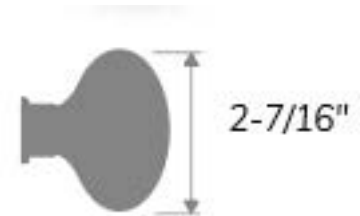

Bravura®

Specifications:

| | | | |
|-----------------------|--|----------------|--|
| Door Prep | Cross bore: 2-1/8" Edge bore: 1" Latch Face: 1" x 2-1/4" | Latches | 2-3/8" Standard and 2-3/4" Optional Faceplate: 1" x 2-1/4" round corner Bolt: 1/2" Solid Brass throw Drive-in or UL Available |
| Backset | 2-3/8" Standard and 2-3/4" Optional | Strikes | Supplied with full lip round corner (9103) and square corner strikes (9102) |
| Door Thickness | 1-3/8" ~ 2", 2-1/4" & 2-1/2" Extension Kits Available | | |

905-6 OXFORD

Shown in Satin Nickel
with Round Trim

-6 ROUND

| Function | Finish | CTN Qty | Item No. |
|----------------|---------------------------|---------|-----------|
| Passage | Oil Rubbed Bronze (US10B) | 12 | BV905-607 |
| | Satin Nickel (US15) | 12 | BV905-601 |
| | Black (US19) | 12 | BV905-605 |
| | Polished Chrome (US26) | 12 | BV905-603 |
| Privacy | Oil Rubbed Bronze (US10B) | 12 | BV905-617 |
| | Satin Nickel (US15) | 12 | BV905-611 |
| | Black (US19) | 12 | BV905-615 |
| | Polished Chrome (US26) | 12 | BV905-613 |
| Dummy | Oil Rubbed Bronze (US10B) | 12 | BV905-627 |
| | Black (US19) | 12 | BV905-625 |
| | Satin Nickel (US15) | 12 | BV905-621 |
| | Polished Chrome (US26) | 12 | BV905-623 |