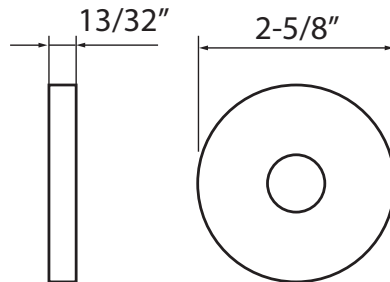

Bravura®

Specifications:

| | | | |
|-----------------------|--|----------------|--|
| Door Prep | Cross bore: 2-1/8" Edge bore: 1" Latch Face: 1" x 2-1/4" | Latches | 2-3/8" Standard and 2-3/4" Optional Faceplate: 1" x 2-1/4" round corner Bolt: 1/2" Solid Brass throw Drive-in or UL Available |
| Backset | 2-3/8" Standard and 2-3/4" Optional | Strikes | Supplied with full lip round corner (9103) and square corner strikes (9102) |
| Door Thickness | 1-3/8" ~ 2", 2-1/4" & 2-1/2" Extension Kits Available | | |

905-6 OXFORD

Shown in Satin Nickel
with Round Trim

-6 ROUND

| Function | Finish | CTN Qty | Item No. |
|----------------|---------------------------|---------|-----------|
| Passage | Oil Rubbed Bronze (US10B) | 12 | BV905-607 |
| | Satin Nickel (US15) | 12 | BV905-601 |
| | Black (US19) | 12 | BV905-605 |
| | Polished Chrome (US26) | 12 | BV905-603 |
| Privacy | Oil Rubbed Bronze (US10B) | 12 | BV905-617 |
| | Satin Nickel (US15) | 12 | BV905-611 |
| | Black (US19) | 12 | BV905-615 |
| | Polished Chrome (US26) | 12 | BV905-613 |
| Dummy | Oil Rubbed Bronze (US10B) | 12 | BV905-627 |
| | Black (US19) | 12 | BV905-625 |
| | Satin Nickel (US15) | 12 | BV905-621 |
| | Polished Chrome (US26) | 12 | BV905-623 |