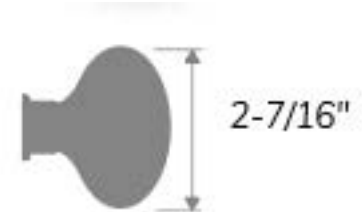

Bravura®

Specifications:

| | | | |
|-----------------------|--|----------------|--|
| Door Prep | Cross bore: 2-1/8" Edge bore: 1" Latch Face: 1" x 2-1/4" | Latches | 2-3/8" Standard and 2-3/4" Optional Faceplate: 1" x 2-1/4" round corner Bolt: 1/2" Solid Brass throw Drive-in or UL Available |
| Backset | 2-3/8" Standard and 2-3/4" Optional | Strikes | Supplied with full lip round corner (9103) and square corner strikes (9102) |
| Door Thickness | 1-3/8" ~ 2", 2-1/4" & 2-1/2" Extension Kits Available | | |

905G-1 OXFORD

Shown in Satin Nickel
with Rectangle Trim

G-1 RECTANGLE

| Function | Finish | CTN Qty | Item No. |
|----------|---------------------------|---------|-----------|
| Passage | Oil Rubbed Bronze (US10B) | 12 | BV905108 |
| | Satin Nickel (US15) | 12 | BV905107 |
| | Black (US19) | 12 | BV905-105 |
| | Polished Chrome (US26) | 12 | BV905-103 |
| Privacy | Oil Rubbed Bronze (US10B) | 12 | BV905118 |
| | Satin Nickel (US15) | 12 | BV905117 |
| | Black (US19) | 12 | BV905-115 |
| | Polished Chrome (US26) | 12 | BV905-113 |
| Dummy | Oil Rubbed Bronze (US10B) | 12 | BV905128 |
| | Satin Nickel (US15) | 12 | BV905127 |
| | Black (US19) | 12 | BV905-125 |
| | Polished Chrome (US26) | 12 | BV905-123 |