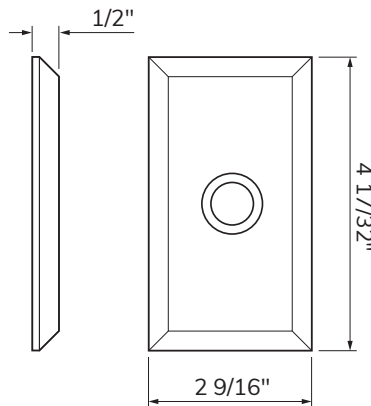

Bravura®

Specifications:

| | | | |
|-----------------------|--|----------------|--|
| Door Prep | Cross bore: 2-1/8" Edge bore: 1" Latch Face: 1" x 2-1/4" | Latches | 2-3/8" Standard and 2-3/4" Optional Faceplate: 1" x 2-1/4" round corner Bolt: 1/2" Solid Brass throw Drive-in or UL Available |
| Backset | 2-3/8" Standard and 2-3/4" Optional | Strikes | Supplied with full lip round corner (9103) and square corner strikes (9102) |
| Door Thickness | 1-3/8" ~ 2", 2-1/4" & 2-1/2" Extension Kits Available | | |

905G-1 OXFORD

Shown in Satin Nickel
with Rectangle Trim

G-1 RECTANGLE

| Function | Finish | CTN Qty | Item No. |
|----------|---------------------------|---------|-----------|
| Passage | Oil Rubbed Bronze (US10B) | 12 | BV905108 |
| | Satin Nickel (US15) | 12 | BV905107 |
| | Black (US19) | 12 | BV905-105 |
| | Polished Chrome (US26) | 12 | BV905-103 |
| Privacy | Oil Rubbed Bronze (US10B) | 12 | BV905118 |
| | Satin Nickel (US15) | 12 | BV905117 |
| | Black (US19) | 12 | BV905-115 |
| | Polished Chrome (US26) | 12 | BV905-113 |
| Dummy | Oil Rubbed Bronze (US10B) | 12 | BV905128 |
| | Satin Nickel (US15) | 12 | BV905127 |
| | Black (US19) | 12 | BV905-125 |
| | Polished Chrome (US26) | 12 | BV905-123 |