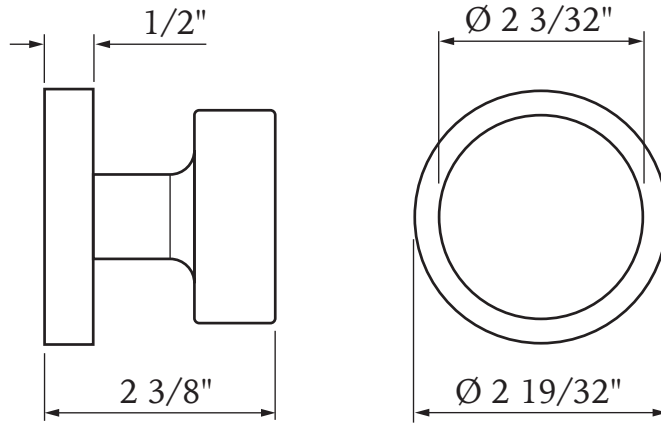

## Specifications:

<b>Door Prep</b>	Deadbolt cross bore: 2-1/8" Cross bore: 2-1/8" Edge bore: 1" Latch Face: 1" x 2-1/4"	<b>Latches</b>	2-3/8" Standard and 2-3/4" Optional Faceplate: 1" x 2-1/4" round corner Bolt: 1/2" Solid Brass throw
<b>Backset</b>	2-3/8" Standard and 2-3/4" Optional	<b>Strikes</b>	Full lip round corner (9103) and square
<b>Door Thickness</b>	1-3/8" ~ 2", 2-1/4" Extension Kits Available		

## 347RC NORFOLK KNOB

Shown in Satin Nickel  
with Round Trim

Function	Finish	CTN Qty	Item No.
Passage	Oil Rubbed Bronze (US10B)	12	BV347602
	Satin Nickel (US15)	12	BV347601
Privacy	Oil Rubbed Bronze (US10B)	12	BV347612
	Satin Nickel (US15)	12	BV347611
Dummy	Oil Rubbed Bronze (US10B)	12	BV347622
	Satin Nickel (US15)	12	BV347621