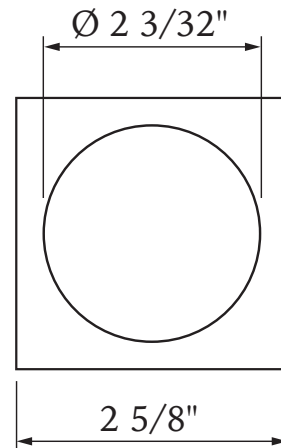

## Specifications:

<b>Door Prep</b>	Deadbolt cross bore: 2-1/8" Cross bore: 2-1/8" Edge bore: 1" Latch Face: 1" x 2-1/4"	<b>Latches</b>	2-3/8" Standard and 2-3/4" Optional Faceplate: 1" x 2-1/4" round corner Bolt: 1/2" Solid Brass throw
<b>Backset</b>	2-3/8" Standard and 2-3/4" Optional	<b>Strikes</b>	Full lip round corner (9103) and square
<b>Door Thickness</b>	1-3/8" ~ 2", 2-1/4" Extension Kits Available		

## 347SC BILOXI KNOB

Shown in Satin Nickel  
with Square Trim

Function	Finish	CTN Qty	Item No.
Passage	Oil Rubbed Bronze (US10B)	12	BV347702
	Satin Nickel (US15)	12	BV347701
Privacy	Oil Rubbed Bronze (US10B)	12	BV347712
	Satin Nickel (US15)	12	BV347711
Dummy	Oil Rubbed Bronze (US10B)	12	BV347722
	Satin Nickel (US15)	12	BV347721