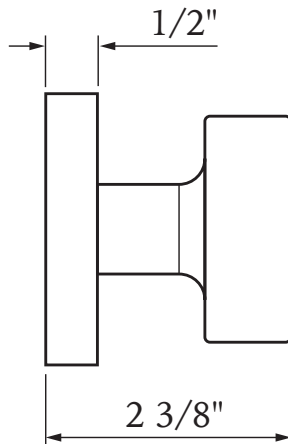

## Specifications:

<b>Door Prep</b>	Deadbolt cross bore: 2-1/8" Cross bore: 2-1/8" Edge bore: 1" Latch Face: 1" x 2-1/4"	<b>Latches</b>	2-3/8" Standard and 2-3/4" Optional Faceplate: 1" x 2-1/4" round corner Bolt: 1/2" Solid Brass throw
<b>Backset</b>	2-3/8" Standard and 2-3/4" Optional	<b>Strikes</b>	Full lip round corner (9103) and square
<b>Door Thickness</b>	1-3/8" ~ 2", 2-1/4" Extension Kits Available		

## 347SC BILOXI KNOB

Shown in Satin Nickel  
with Square Trim

Function	Finish	CTN Qty	Item No.
Passage	Oil Rubbed Bronze (US10B)	12	BV347702
	Satin Nickel (US15)	12	BV347701
Privacy	Oil Rubbed Bronze (US10B)	12	BV347712
	Satin Nickel (US15)	12	BV347711
Dummy	Oil Rubbed Bronze (US10B)	12	BV347722
	Satin Nickel (US15)	12	BV347721