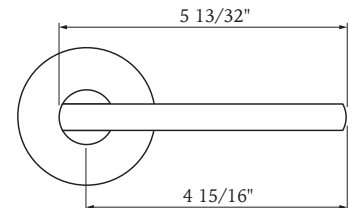

Bravura®

Specifications:

Door Prep	Deadbolt cross bore: 2-1/8" Cross bore: 2-1/8" Edge bore: 1" Latch Face: 1" x 2-1/4"	Latches	2-3/8" Standard and 2-3/4" Optional Faceplate: 1" x 2-1/4" round corner Bolt: 1/2" Solid Brass throw
Backset	2-3/8" Standard and 2-3/4" Optional	Strikes	Full lip round corner (9103) and square
Door Thickness	1-3/8" ~ 2", 2-1/4" Extension Kits Available		

333RC ORLANDO LEVER

Shown in Satin Nickel
with Round Trim

**-6
ROUND**

Function	Finish	CTN Qty	Item No.
Passage	Oil Rubbed Bronze (US10B)	12	BV333602
	Satin Nickel (US15)	12	BV333601
	Black (US19)	12	BV333604
Privacy	Oil Rubbed Bronze (US10B)	12	BV333612
	Satin Nickel (US15)	12	BV333611
	Black (US19)	12	BV333614
Dummy	Oil Rubbed Bronze (US10B)	12	BV333622
	Satin Nickel (US15)	12	BV333621
	Black (US19)	12	BV333624