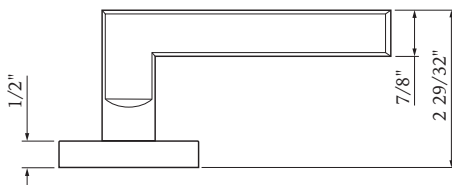

Bravura®

Specifications:

Door Prep	Deadbolt cross bore: 2-1/8" Cross bore: 2-1/8" Edge bore: 1" Latch Face: 1" x 2-1/4"	Latches	2-3/8" Standard and 2-3/4" Optional Faceplate: 1" x 2-1/4" round corner Bolt: 1/2" Solid Brass throw
Backset	2-3/8" Standard and 2-3/4" Optional	Strikes	Full lip round corner (9103) and square
Door Thickness	1-3/8" ~ 2", 2-1/4" Extension Kits Available		

333RC ORLANDO LEVER

Shown in Satin Nickel
with Round Trim

**-6
ROUND**

Function	Finish	CTN Qty	Item No.
Passage	Oil Rubbed Bronze (US10B)	12	BV333602
	Satin Nickel (US15)	12	BV333601
	Black (US19)	12	BV333604
Privacy	Oil Rubbed Bronze (US10B)	12	BV333612
	Satin Nickel (US15)	12	BV333611
	Black (US19)	12	BV333614
Dummy	Oil Rubbed Bronze (US10B)	12	BV333622
	Satin Nickel (US15)	12	BV333621
	Black (US19)	12	BV333624