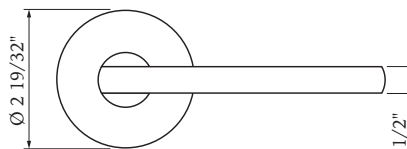

Bravura®

Specifications:

Door Prep	Deadbolt cross bore: 2-1/8" Cross bore: 2-1/8" Edge bore: 1" Latch Face: 1" x 2-1/4"	Latches	2-3/8" Standard and 2-3/4" Optional Faceplate: 1" x 2-1/4" round corner Bolt: 1/2" Solid Brass throw
Backset	2-3/8" Standard and 2-3/4" Optional	Strikes	Full lip round corner (9103) and square
Door Thickness	1-3/8" ~ 2", 2-1/4" Extension Kits Available		

333RC ORLANDO LEVER

Shown in Satin Nickel
with Round Trim

**-6
ROUND**

Function	Finish	CTN Qty	Item No.
Passage	Oil Rubbed Bronze (US10B)	12	BV333602
	Satin Nickel (US15)	12	BV333601
	Black (US19)	12	BV333604
Privacy	Oil Rubbed Bronze (US10B)	12	BV333612
	Satin Nickel (US15)	12	BV333611
	Black (US19)	12	BV333614
Dummy	Oil Rubbed Bronze (US10B)	12	BV333622
	Satin Nickel (US15)	12	BV333621
	Black (US19)	12	BV333624