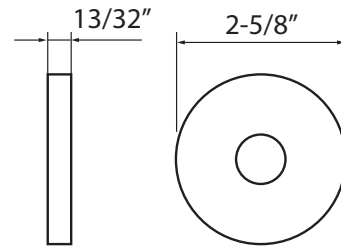

Bravura®

Specifications:

Door Prep	Deadbolt cross bore: 2-1/8" Cross bore: 2-1/8" Edge bore: 1" Latch Face: 1" x 2-1/4"	Latches	2-3/8" Standard and 2-3/4" Optional Faceplate: 1" x 2-1/4" round corner Bolt: 1/2" Solid Brass throw
Backset	2-3/8" Standard and 2-3/4" Optional	Strikes	Full lip round corner (9103) and square
Door Thickness	1-3/8" ~ 2", 2-1/4" Extension Kits Available		

333RC ORLANDO LEVER

Shown in Satin Nickel
with Round Trim

**-6
ROUND**

Function	Finish	CTN Qty	Item No.
Passage	Oil Rubbed Bronze (US10B)	12	BV333602
	Satin Nickel (US15)	12	BV333601
	Black (US19)	12	BV333604
Privacy	Oil Rubbed Bronze (US10B)	12	BV333612
	Satin Nickel (US15)	12	BV333611
	Black (US19)	12	BV333614
Dummy	Oil Rubbed Bronze (US10B)	12	BV333622
	Satin Nickel (US15)	12	BV333621
	Black (US19)	12	BV333624