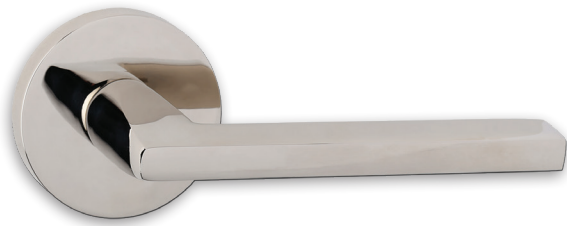

Bravura®

Specifications:

Door Prep	Deadbolt cross bore: 2-1/8" Cross bore: 2-1/8" Edge bore: 1" Latch Face: 1" x 2-1/4"	Latches	2-3/8" Standard and 2-3/4" Optional Faceplate: 1" x 2-1/4" round corner Bolt: 1/2" Solid Brass throw
Backset	2-3/8" Standard and 2-3/4" Optional	Strikes	Full lip round corner (9103) and square
Door Thickness	1-3/8" ~ 2", 2-1/4" Extension Kits Available		

333RC ORLANDO LEVER

Shown in Satin Nickel
with Round Trim

**-6
ROUND**

Function	Finish	CTN Qty	Item No.
Passage	Oil Rubbed Bronze (US10B)	12	BV333602
	Satin Nickel (US15)	12	BV333601
	Black (US19)	12	BV333604
Privacy	Oil Rubbed Bronze (US10B)	12	BV333612
	Satin Nickel (US15)	12	BV333611
	Black (US19)	12	BV333614
Dummy	Oil Rubbed Bronze (US10B)	12	BV333622
	Satin Nickel (US15)	12	BV333621
	Black (US19)	12	BV333624