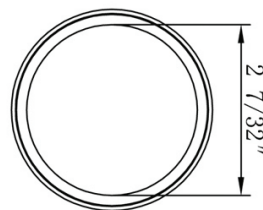

Bravura®

Specifications:

Door Prep	Deadbolt cross bore: 2-1/8" Cross bore: 2-1/8" Edge bore: 1" Latch Face: 1" x 2-1/4"	Latches	2-3/8" Standard and 2-3/4" Optional Faceplate: 1" x 2-1/4" round corner Bolt: 1/2" Solid Brass throw
Backset	2-3/8" Standard and 2-3/4" Optional	Strikes	Full lip round corner (9103) and square
Door Thickness	1-3/8" ~ 2", 2-1/4" Extension Kits Available		

336B LYNCHBURG KNOB

Shown in Oil Rubbed Bronze
with Round Trim

**-6
ROUND**

Function	Finish	CTN Qty	Item No.
Passage	Oil Rubbed Bronze (US10B)	12	BV336002
	Satin Nickel (US15)	12	BV336001
Privacy	Oil Rubbed Bronze (US10B)	12	BV336012
	Satin Nickel (US15)	12	BV336011
Dummy	Oil Rubbed Bronze (US10B)	12	BV336022
	Satin Nickel (US15)	12	BV336021