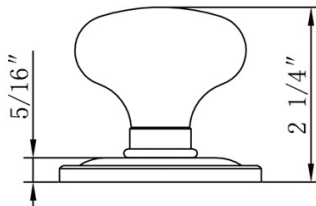

Bravura®

Specifications:

Door Prep	Deadbolt cross bore: 2-1/8" Cross bore: 2-1/8" Edge bore: 1" Latch Face: 1" x 2-1/4"	Latches	2-3/8" Standard and 2-3/4" Optional Faceplate: 1" x 2-1/4" round corner Bolt: 1/2" Solid Brass throw
Backset	2-3/8" Standard and 2-3/4" Optional	Strikes	Full lip round corner (9103) and square
Door Thickness	1-3/8" ~ 2", 2-1/4" Extension Kits Available		

336B LYNCHBURG KNOB

Shown in Oil Rubbed Bronze
with Round Trim

**-6
ROUND**

Function	Finish	CTN Qty	Item No.
Passage	Oil Rubbed Bronze (US10B)	12	BV336002
	Satin Nickel (US15)	12	BV336001
Privacy	Oil Rubbed Bronze (US10B)	12	BV336012
	Satin Nickel (US15)	12	BV336011
Dummy	Oil Rubbed Bronze (US10B)	12	BV336022
	Satin Nickel (US15)	12	BV336021