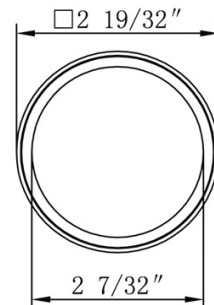

Bravura®

Specifications:

Door Prep	Deadbolt cross bore: 2-1/8" Cross bore: 2-1/8" Edge bore: 1" Latch Face: 1" x 2-1/4"	Latches	2-3/8" Standard and 2-3/4" Optional Faceplate: 1" x 2-1/4" round corner Bolt: 1/2" Solid Brass throw
Backset	2-3/8" Standard and 2-3/4" Optional	Strikes	Full lip round corner (9103) and square
Door Thickness	1-3/8" ~ 2", 2-1/4" Extension Kits Available		

336B LYNCHBURG KNOB

Shown in Oil Rubbed Bronze
with Round Trim

**-6
ROUND**

Function	Finish	CTN Qty	Item No.
Passage	Oil Rubbed Bronze (US10B)	12	BV336002
	Satin Nickel (US15)	12	BV336001
Privacy	Oil Rubbed Bronze (US10B)	12	BV336012
	Satin Nickel (US15)	12	BV336011
Dummy	Oil Rubbed Bronze (US10B)	12	BV336022
	Satin Nickel (US15)	12	BV336021