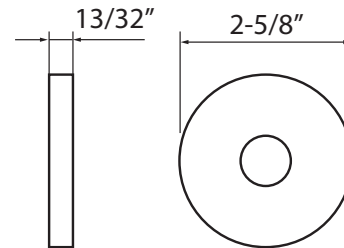

Bravura®

Specifications:

Door Prep	Deadbolt cross bore: 2-1/8" Cross bore: 2-1/8" Edge bore: 1" Latch Face: 1" x 2-1/4"	Latches	2-3/8" Standard and 2-3/4" Optional Faceplate: 1" x 2-1/4" round corner Bolt: 1/2" Solid Brass throw
Backset	2-3/8" Standard and 2-3/4" Optional	Strikes	Full lip round corner (9103) and square
Door Thickness	1-3/8" ~ 2", 2-1/4" Extension Kits Available		

336B LYNCHBURG KNOB

Shown in Oil Rubbed Bronze
with Round Trim

**-6
ROUND**

Function	Finish	CTN Qty	Item No.
Passage	Oil Rubbed Bronze (US10B)	12	BV336002
	Satin Nickel (US15)	12	BV336001
Privacy	Oil Rubbed Bronze (US10B)	12	BV336012
	Satin Nickel (US15)	12	BV336011
Dummy	Oil Rubbed Bronze (US10B)	12	BV336022
	Satin Nickel (US15)	12	BV336021