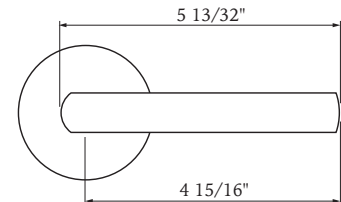

Bravura®

Specifications:

Door Prep	Deadbolt cross bore: 2-1/8" Cross bore: 2-1/8" Edge bore: 1" Latch Face: 1" x 2-1/4"	Latches	2-3/8" Standard and 2-3/4" Optional Faceplate: 1" x 2-1/4" round corner Bolt: 1/2" Solid Brass throw
Backset	2-3/8" Standard and 2-3/4" Optional	Strikes	Full lip round corner (9103) and square
Door Thickness	1-3/8" ~ 2", 2-1/4" Extension Kits Available		

338RC CARY LEVER

Shown in Satin Nickel
with Round Trim

**-6
ROUND**

Function	Finish	CTN Qty	Item No.	List Price
Passage	Oil Rubbed Bronze (US10B)	12	BV338602	\$143
	Satin Nickel (US15)	12	BV338601	\$143
Privacy	Oil Rubbed Bronze (US10B)	12	BV338612	\$143
	Satin Nickel (US15)	12	BV338611	\$143
Dummy	Oil Rubbed Bronze (US10B)	12	BV338622	\$72
	Satin Nickel (US15)	12	BV338621	\$72