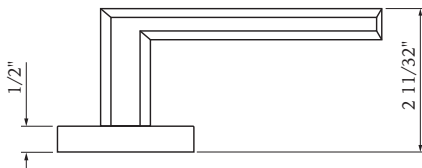

Bravura®

Specifications:

Door Prep	Deadbolt cross bore: 2-1/8" Cross bore: 2-1/8" Edge bore: 1" Latch Face: 1" x 2-1/4"	Latches	2-3/8" Standard and 2-3/4" Optional Faceplate: 1" x 2-1/4" round corner Bolt: 1/2" Solid Brass throw
Backset	2-3/8" Standard and 2-3/4" Optional	Strikes	Full lip round corner (9103) and square
Door Thickness	1-3/8" ~ 2", 2-1/4" Extension Kits Available		

338RC CARY LEVER

Shown in Satin Nickel
with Round Trim

**-6
ROUND**

Function	Finish	CTN Qty	Item No.	List Price
Passage	Oil Rubbed Bronze (US10B)	12	BV338602	\$143
	Satin Nickel (US15)	12	BV338601	\$143
Privacy	Oil Rubbed Bronze (US10B)	12	BV338612	\$143
	Satin Nickel (US15)	12	BV338611	\$143
Dummy	Oil Rubbed Bronze (US10B)	12	BV338622	\$72
	Satin Nickel (US15)	12	BV338621	\$72