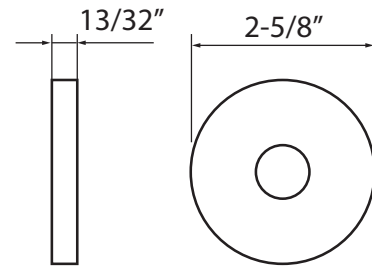

Bravura®

Specifications:

Door Prep	Deadbolt cross bore: 2-1/8" Cross bore: 2-1/8" Edge bore: 1" Latch Face: 1" x 2-1/4"	Latches	2-3/8" Standard and 2-3/4" Optional Faceplate: 1" x 2-1/4" round corner Bolt: 1/2" Solid Brass throw
Backset	2-3/8" Standard and 2-3/4" Optional	Strikes	Full lip round corner (9103) and square
Door Thickness	1-3/8" ~ 2", 2-1/4" Extension Kits Available		

338RC CARY LEVER

Shown in Satin Nickel
with Round Trim

**-6
ROUND**

Function	Finish	CTN Qty	Item No.	List Price
Passage	Oil Rubbed Bronze (US10B)	12	BV338602	\$143
	Satin Nickel (US15)	12	BV338601	\$143
Privacy	Oil Rubbed Bronze (US10B)	12	BV338612	\$143
	Satin Nickel (US15)	12	BV338611	\$143
Dummy	Oil Rubbed Bronze (US10B)	12	BV338622	\$72
	Satin Nickel (US15)	12	BV338621	\$72