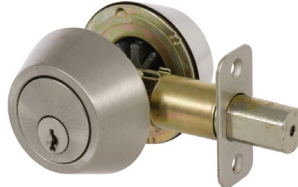

CALLAN®

Specifications

Door Prep	Cross bore: 2-1/8" Edge bore: 1" Latch face: 1" x 2-1/4"	Latches	Deadbolt: 2-3/8" & 2-3/4" adjustable (9092) Faceplate: 1" x 2-1/4" round corner Bolt: 1" throw with hardened steel rod
Backset	200S / 210S: Fits 2-3/8" and 2-3/4" 205S: Fixed 2-3/8"	Strikes	2-1/4" full lip round corner (9113 & 9117)
Door Thickness	1-3/8" ~ 1-3/4" door standard 2-1/4" Ext. Kit available	Wood Screws	Combination screws that suit both wood or metal door mounting
Cylinder	KW1 5-pin standard. SC1 5-pin optional deadbolts packed KA5		

DEADBOLT

Single Cylinder (200)

Double Cylinder (210)

One-Sided Half Bore (205)

BOX PACK

Model	Function		US3 Polished Brass	US5 Antique Brass	US15 Satin Nickel	US15A Antique Nickel	US26 Polished Chrome	AS Antique Silver	US10B Oil Rubbed Bronze	US10BE Edged Bronze	US19 Black
200S	Single Cylinder	Item No.	KA2003	KA2005	KA2001	KA2008	KA2006	KA2002	KA2000	KA2007	KA2004
		List Price	\$27	\$27	\$27	\$27	\$27	\$27	\$27	\$27	\$27
210S	Double Cylinder	Item No.	KA2103	—	KA2101	KA2108	—	—	—	KA2107	KA2104
		List Price	\$34		\$34	\$34					\$34
205S	One-Sided Half-Bore	Item No.	—	—	KD2001	—	—	—	—	—	—
		List Price			\$19						

VISUAL BOX PACK

Model	Function	WT/ LB	CTN QTY		US3 Polished Brass	US15 Satin Nickel	US10BE Edged Bronze	US19 Black
VP-200S	Single Cylinder	23 lb	20 Pcs	Item No.	VPKA2003	VPKA2001	VPKA2007	VPKA2004
				List Price	\$28	\$28	\$28	\$28
VP-210S	Double Cylinder	27 lb	20 Pcs	Item No.	—	VPKA2101	—	—
				List Price		\$34		