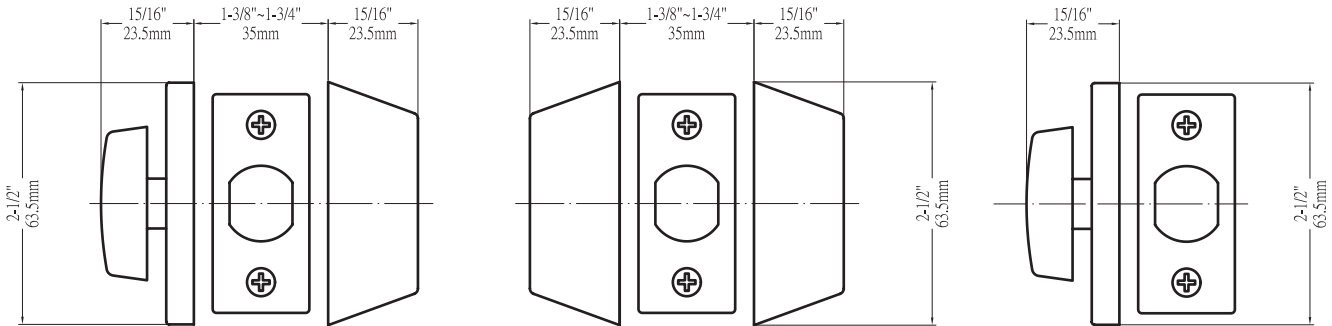

CALLAN®

Specifications

Door Prep	Cross bore: 2-1/8" Edge bore: 1" Latch face: 1" x 2-1/4"	Latches	Deadbolt: 2-3/8" & 2-3/4" adjustable (9092) Faceplate: 1" x 2-1/4" round corner Bolt: 1" throw with hardened steel rod
Backset	200S / 210S: Fits 2-3/8" and 2-3/4" 205S: Fixed 2-3/8"	Strikes	2-1/4" full lip round corner (9113 & 9117)
Door Thickness	1-3/8" ~ 1-3/4" door standard 2-1/4" Ext. Kit available	Wood Screws	Combination screws that suit both wood or metal door mounting
Cylinder	KW1 5-pin standard. SC1 5-pin optional deadbolts packed KA5		

DEADBOLT

Single Cylinder (200)

Double Cylinder (210)

One-Sided Half Bore (205)

BOX PACK

Model	Function		US3 Polished Brass	US5 Antique Brass	US15 Satin Nickel	US15A Antique Nickel	US26 Polished Chrome	AS Antique Silver	US10B Oil Rubbed Bronze	US10BE Edged Bronze	US19 Black
200S	Single Cylinder	Item No.	KA2003	KA2005	KA2001	KA2008	KA2006	KA2002	KA2000	KA2007	KA2004
		List Price	\$27	\$27	\$27	\$27	\$27	\$27	\$27	\$27	\$27
210S	Double Cylinder	Item No.	KA2103	—	KA2101	KA2108	—	—	—	KA2107	KA2104
		List Price	\$34		\$34	\$34					\$34
205S	One-Sided Half-Bore	Item No.	—	—	KD2001	—	—	—	—	—	—
		List Price			\$19						

VISUAL BOX PACK

Model	Function	WT/ LB	CTN QTY		US3 Polished Brass	US15 Satin Nickel	US10BE Edged Bronze	US19 Black
VP-200S	Single Cylinder	23 lb	20 Pcs	Item No.	VPKA2003	VPKA2001	VPKA2007	VPKA2004
				List Price	\$28	\$28	\$28	\$28
VP-210S	Double Cylinder	27 lb	20 Pcs	Item No.	—	VPKA2101	—	—
				List Price		\$34		