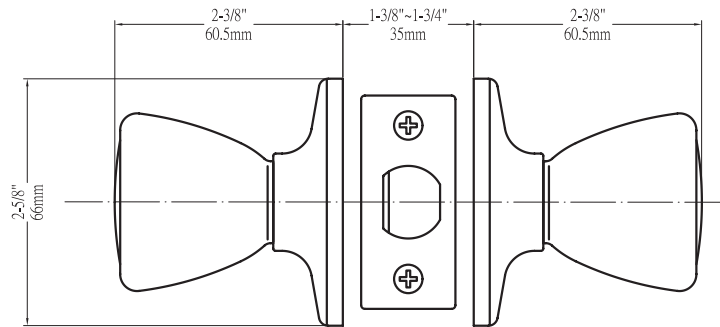

CALLAN®

Latches (For Round Trim)	Entrance: 2-3/8" and 2-3/4" adjustable (9073) Passage/Privacy: 2-3/8" & 2-3/4" adjustable (9074) Faceplate: 1" x 2-1/4" round corner Bolt: 1/2" throw	Latches (For Square Trim)	Entrance: 2-3/8" and 2-3/4" adjustable (C9060 R/S) Passage/Privacy: 2-3/8" and 2-3/4" adj. (C9064 R/S) Faceplate: 1" x 2-1/4" Rd. and Sq. corner Bolt: 1/2" throw
Cylinder (For Round Trim)	For Round Trim Knobs - KW1 5-pin standard; SC1 5-pin optional / Entries packed KA5	Cylinder (For Square Trim)	For Square Trim Knobs - SC1 5-pin standard; KW1 5-pin optional / Entries packed KA5
Door Thickness	1-3/8" ~ 1-3/4" door standard 2-1/4" Ext. Kit available	Backset	Fits 2-3/8" and 2-3/4"
Wood Screws	Combination screws that suit both wood or metal door mounting	Strikes	Round - 1-3/4" x 2-1/4" full lip round corner (9103) Square - 1-3/4" x 2-1/4" full lip Rd. and Sq. corner (9103 & 9102)
Door Prep	Cross bore: 2-1/8" / Edge bore: 1" | Latch face: 1" x 2-1/4"		

BRAYDEN

Shown in Satin Nickel

BOX PACK

Model	Function	WT/ LB	CTN QTY	Item No.	US3 Bright Brass	US15 Satin Nickel
100T-BR	Entrance	27 lb	20 Pcs	Item No.	KA1003	KA1001
101T-BR	Passage	22 lb	20 Pcs	Item No.	KA1013	KA1011
102T-BR	Privacy	22 lb	20 Pcs	Item No.	KA1023	KA1021
115-BR	Dummy	9 lb	20 Pcs	Item No.	KA1053	KA1051
300T-BR	Combo	54 lb	20 Pcs	Item No.	KA3003	KA3001

VISUAL PACK

Model	Function	WT/ LB	CTN QTY	Item No.	US3 Bright Brass	US15 Satin Nickel
VP-100T-BR	Entrance	27 lb	20 Pcs	Item No.	VPKA1003	VPKA1001
VP-101T-BR	Passage	23 lb	20 Pcs	Item No.	VPKA1013	VPKA1011
VP-102T-BR	Privacy	24 lb	20 Pcs	Item No.	VPKA1023	VPKA1021
VP-115T-BR	Dummy (Pair)	24 lb	20 Pair	Item No.	VPKA1053	VPKA1051
VP-300T-BR	Combo	27 lb	10 Pcs	Item No.	VPKA3003	VPKA3001