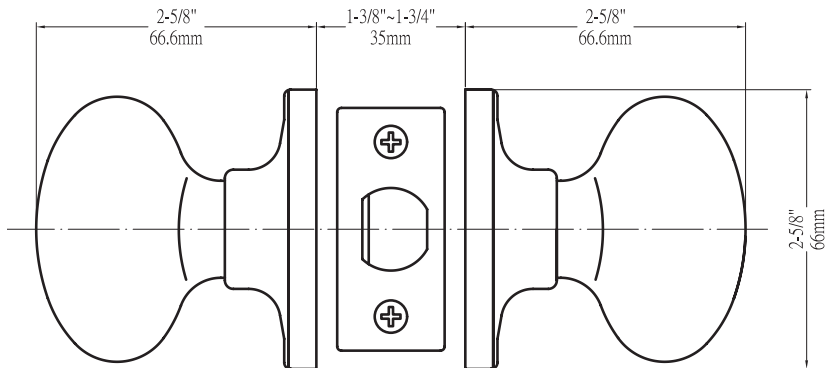

# CALLAN®

<b>Latches (For Round Trim)</b>	Entrance: 2-3/8" and 2-3/4" adjustable (9073) Passage/Privacy: 2-3/8" & 2-3/4" adjustable (9074) Faceplate: 1" x 2-1/4" round corner Bolt: 1/2" throw	<b>Latches (For Square Trim)</b>	Entrance: 2-3/8" and 2-3/4" adjustable (C9060 R/S) Passage/Privacy: 2-3/8" and 2-3/4" adj. (C9064 R/S) Faceplate: 1" x 2-1/4" Rd. and Sq. corner Bolt: 1/2" throw
<b>Cylinder (For Round Trim)</b>	For Round Trim Knobs - KW1 5-pin standard; SC1 5-pin optional / Entries packed KA5	<b>Cylinder (For Square Trim)</b>	For Square Trim Knobs - SC1 5-pin standard; KW1 5-pin optional / Entries packed KA5
<b>Door Thickness</b>	1-3/8" ~ 1-3/4" door standard 2-1/4" Ext. Kit available	<b>Backset</b>	Fits 2-3/8" and 2-3/4"
<b>Wood Screws</b>	Combination screws that suit both wood or metal door mounting	<b>Strikes</b>	Round - 1-3/4" x 2-1/4" full lip round corner (9103) Square - 1-3/4" x 2-1/4" full lip Rd. and Sq. corner (9103 & 9102)
<b>Door Prep</b>	Cross bore: 2-1/8" / Edge bore: 1"   Latch face: 1" x 2-1/4"		

## CARLYLE

Shown in Satin Nickel

## BOX PACK

Model	Function	WT/ LB	CTN QTY		US15 Satin Nickel	US15A Antique Nickel	US10B Oil Rubbed Bronze	US10BE Edged Bronze	US19 Black	Antique Silver
100T-CA	Entrance	27 lb	20 Pcs	Item No.	KE1001	KE1008	KE1000	KE1007	KE1004	KE1002
101T-CA	Passage	22 lb	20 Pcs	Item No.	KE1011	KE1018	KE1010	KE1017	KE1014	KE1012
102T-CA	Privacy	22 lb	20 Pcs	Item No.	KE1021	KE1028	KE1020	KE1027	KE1024	KE1022
115-CA	Dummy	9 lb	20 Pcs	Item No.	KE1051	KE1058	KE1050	KE1057	KE1054	KE1052
300T-CA	Combo	54 lb	20 Pcs	Item No.	KE3001	—	KE3000	KE3007	KE3004	—