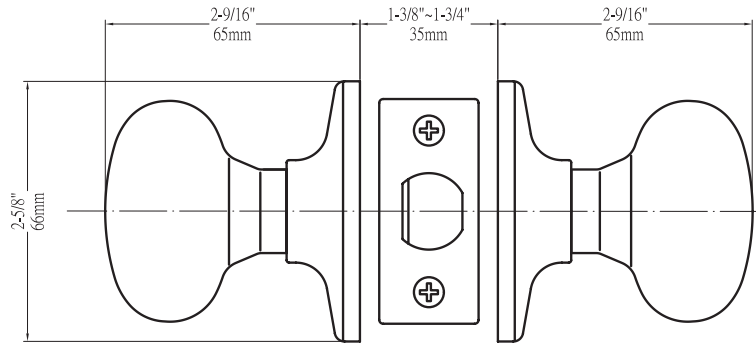

CALLAN®

Latches (For Round Trim)	Entrance: 2-3/8" and 2-3/4" adjustable (9073) Passage/Privacy: 2-3/8" & 2-3/4" adjustable (9074) Faceplate: 1" x 2-1/4" round corner Bolt: 1/2" throw	Latches (For Square Trim)	Entrance: 2-3/8" and 2-3/4" adjustable (C9060 R/S) Passage/Privacy: 2-3/8" and 2-3/4" adj. (C9064 R/S) Faceplate: 1" x 2-1/4" Rd. and Sq. corner Bolt: 1/2" throw
Cylinder (For Round Trim)	For Round Trim Knobs - KW1 5-pin standard; SC1 5-pin optional / Entries packed KA5	Cylinder (For Square Trim)	For Square Trim Knobs - SC1 5-pin standard; KW1 5-pin optional / Entries packed KA5
Door Thickness	1-3/8" ~ 1-3/4" door standard 2-1/4" Ext. Kit available	Backset	Fits 2-3/8" and 2-3/4"
Wood Screws	Combination screws that suit both wood or metal door mounting	Strikes	Round - 1-3/4" x 2-1/4" full lip round corner (9103) Square - 1-3/4" x 2-1/4" full lip Rd. and Sq. corner (9103 & 9102)
Door Prep	Cross bore: 2-1/8" / Edge bore: 1" Latch face: 1" x 2-1/4"		

SAXON

Shown in Satin Nickel

BOX PACK

Model	Function	WT/ LB	CTN QTY		US3 Bright Brass	US15 Satin Nickel	US15A Antique Nickel	US5 Antique Brass	US26 Polished Chrome	US10B Oil Rubbed Bronze	US10BE Edged Bronze	US19 Black	AS Antique Silver
100T-SA	Entrance	27 lb	20 Pcs	Item No.	KS1003	KS1001	KS1008	KS1005	KS1006	KS1000	KS1007	KS1004	KS1002
101T-SA	Passage	22 lb	20 Pcs	Item No.	KS1013	KS1011	KS1018	KS1015	KS1016	KS1010	KS1017	KS1014	KS1012
102T-SA	Privacy	22 lb	20 Pcs	Item No.	KS1023	KS1021	KS1028	KS1025	KS1026	KS1020	KS1027	KS1024	KS1022
115-SA	Dummy	9 lb	20 Pcs	Item No.	KS1053	KS1051	KS1058	KS1055	KS1056	KS1050	KS1057	KS1054	KS1052
300T-SA	Combo	54 lb	20 Pcs	Item No.	KS3003	KS3001	—	—	—	KS3000	KS3007	KS3004	—