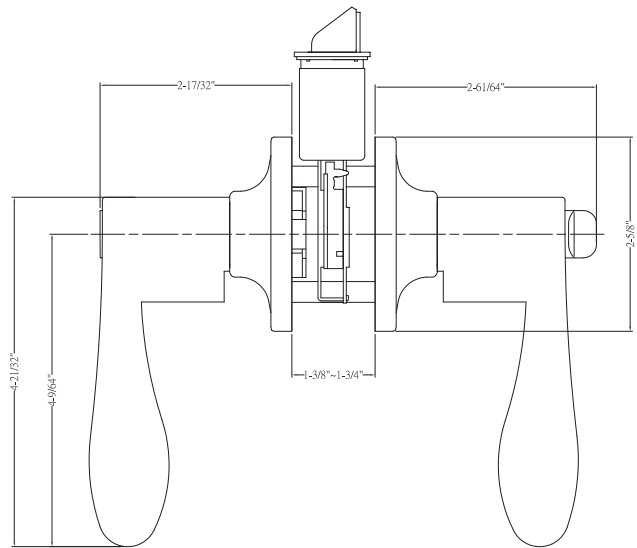

CALLAN®

Specifications

Latches (For Round Trim)	Entrance: 2-3/8" and 2-3/4" adjustable (9073) Passage/Privacy: 2-3/8" & 2-3/4" adjustable (9074) Faceplate: 1" x 2-1/4" round corner Bolt: 1/2" throw	Latches (For Square Trim)	Entrance: 2-3/8" and 2-3/4" adjustable (C9060 R/S) Passage/Privacy: 2-3/8" and 2-3/4" adj. (C9064 R/S) Faceplate: 1" x 2-1/4" Rd. and Sq. corner Bolt: 1/2" throw
Cylinder (For Round Trim)	For Round Trim Knobs - KW1 5-pin standard; SC1 5-pin optional / Entries packed KA5	Cylinder (For Square Trim)	For Square Trim Knobs - SC1 5-pin standard; KW1 5-pin optional / Entries packed KA5
Door Thickness	1-3/8" ~ 1-3/4" door standard 2-1/4" Ext. Kit available	Backset	Fits 2-3/8" and 2-3/4"
Wood Screws	Combination screws that suit both wood or metal door mounting	Strikes	Round - 1-3/4" x 2-1/4" full lip round corner (9103) Square - 1-3/4" x 2-1/4" full lip Rd. and Sq. corner (9103 and 9102)
Door Prep	Cross bore: 2-1/8" / Edge bore: 1" Latch face: 1" x 2-1/4"	Door Handing	Reversible Active. Dummies Handed (Specify)

BENNETT

Shown in Satin Nickel

BOX PACK

Model	Function	WT/ CTN	CTN QTY		US3 Bright Brass	US15 Satin Nickel	US15A Antique Nickel	US10BE Edged Bronze	US19 Black
500T-BN	Entrance	35 lb	20 Pcs	Item No.	BN5103R	BN5101R	BN5108R	BN5107R	BN5104R
501T-BN	Passage	23 lb	20 Pcs	Item No.	BN5013R	BN5011R	BN5018R	BN5017R	BN5014R
502T-BN	Privacy	24 lb	20 Pcs	Item No.	BN5023R	BN5021R	BN5028R	BN5027R	BN5024R
515-BN	Dummy	15 lb	20 Pcs	Item No.	BN5053 (L/R)	BN5051 (L/R)	BN5058 (L/R)	BN5057 (L/R)	BN5054 (L/R)
300T-BN	Combo	55 lb	20 Pcs	Item No.	—	BN3001R	—	BN3007R	BN3004R

VISUAL PACK

Model	Function	WT/ CTN	CTN QTY		US15 Satin Nickel	US10BE Edged Bronze	US19 Black
VP-500T-BN	Entrance	35 lb	20 Pcs	Item No.	VPBN5101R	VPBN5107R	VPBN5104R
VP-501T-BN	Passage	23 lb	20 Pcs	Item No.	VPBN5011R	VPBN5017R	VPBN5014R
VP-502T-BN	Privacy	24 lb	20 Pcs	Item No.	VPBN5021R	VPBN5027R	VPBN5024R
VP-515-BN	Dummy (Pair)	15 lb	20 Pair	Item No.	VPBN5051	VPBN5057	VPBN5054
VP-300T-BN	Combo	28 lb	10 Pcs	Item No.	VPBN3001R	VPBN3007R	VPBN3004R