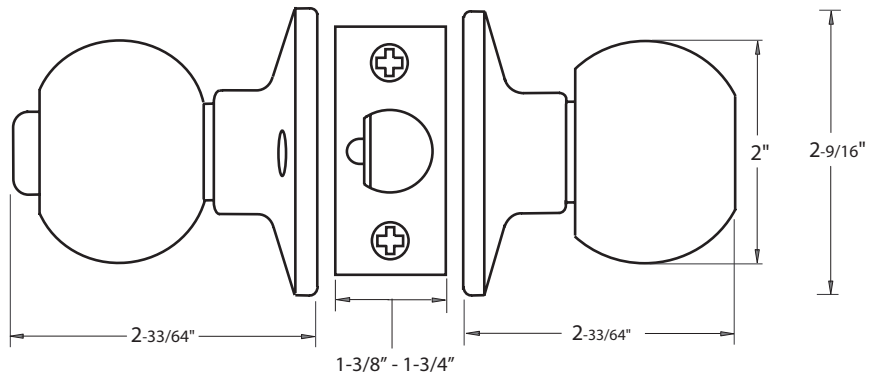

## Specifications

|                       |   |   |  |
|-----------------------|---|---|--|
| <b>Door Prep</b>      | Cross bore: 2-1/8"<br>Edge bore: 1"<br>Latch face: 1" x 2-1/4"      | <b>Latches</b><br><br>(6-Way Available) | Entrance: 2-3/8" and 2-3/4" 6-way adjustable (9073)<br>Passage/Privacy: 2-3/8" and 2-3/4" 6-way adjustable (9074)<br>Faceplate: 1" x 2-1/4" round corner<br>Bolt: 1/2" throw |
| <b>Backset</b>        | Fits 2-3/8" and 2-3/4"  | <b>Strikes</b>                          | 1-3/4" x 2-1/4" full lip round corner (9103)   |
| <b>Door Thickness</b> | 1-3/8" ~ 1-3/4" door standard                                       | <b>Wood Screws</b>                      | Combination screws that suit both wood or metal door mounting  |
| <b>Cylinder</b>       | KW1 5-pin <b>standard</b><br>SC1 5-Pin optional. Entries packed KA5 |   |  |

## BOX PACK

| Model     | Function | WT/LB | CTN QTY |          | US32D<br>Stainless Steel | US19<br>Black | US12P<br>Tuscany Bronze |
|-----------|----------|-------|---------|----------|--------------------------|---------------|-------------------------|
| 100T - BT | Entrance | 27 lb | 20 Pcs  | Item No. | D11322                   | D11329        | D11327                  |
| 101T - BT | Passage  | 22 lb | 20 Pcs  | Item No. | D14322                   | D14329        | D14327                  |
| 102T - BT | Privacy  | 22 lb | 20 Pcs  | Item No. | D12322                   | D12329        | D12327                  |
| 115 - BT  | Dummy    | 9 lb  | 20 Pcs  | Item No. | D15322                   | D15329        | D15327                  |