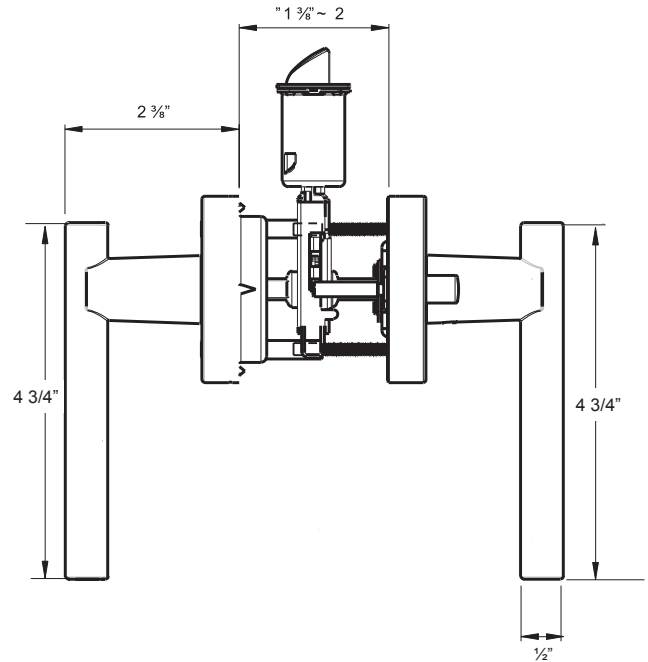

Specifications

Door Prep	Cross bore: 2-1/8" Edge bore: 1" Latch face: 1" x 2-1/4"	Latches	Passage/Privacy: 2-3/8" and 2-3/4" 6-way adjustable (9046R) Faceplate: 1" x 2-1/4" round corner Bolt: 1/2" throw
Backset	Fits 2-3/8" and 2-3/4"	Strikes	1-3/4" x 2-1/4" full lip round corner (9103)
Door Thickness	1-3/8" ~ 1-3/4" door standard	Wood Screws	Combination screws that suit both wood or metal door mounting
Door Handing	Non-Handed, Privacy is reversible	Features	Privacy Function is Panic Proof

CIRA

Shown in Satin Nickel

 ADA Compliant
Panic Proof Function

BOX PACK

Model	Function	WT/LB	CTN QTY		US15 Satin Nickel	US26 Polished Chrome
501-CI	Passage	23 lb	10 Pcs	Item No.	350511	350516
502-CI	Privacy (Panic Proof)	24 lb	10 Pcs	Item No.	350521	350526
515-CI	Dummy	24 lb	20 Pcs	Item No.	350551	350556