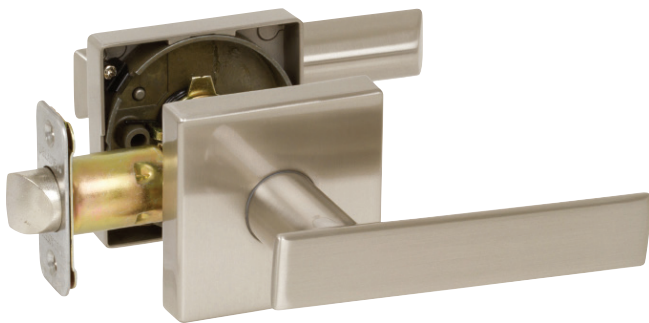

Specifications

Door Prep	Cross bore: 2-1/8" Edge bore: 1" Latch face: 1" x 2-1/4"	Latches	Passage/Privacy: 2-3/8" and 2-3/4" 6-way adjustable (9046R) Faceplate: 1" x 2-1/4" round corner Bolt: 1/2" throw
Backset	Fits 2-3/8" and 2-3/4"	Strikes	1-3/4" x 2-1/4" full lip round corner (9103)
Door Thickness	1-3/8" ~ 1-3/4" door standard	Wood Screws	Combination screws that suit both wood or metal door mounting
Door Handing	Non-Handed, Privacy is reversible	Features	Privacy Function is Panic Proof

KIRA

Shown in Satin Nickel

 ADA Compliant
Panic Proof Function

BOX PACK

Model	Function	WT/LB	CTN QTY		US15 Satin Nickel	US26 Polished Chrome	NEW! US19 Black	US12P Tuscany Bronze
501-KR	Passage	23 lb	10 Pcs	Item No.	352511	352516	352519	352517
502T-KR	Privacy (Panic Proof)	23 lb	10 Pcs	Item No.	352521L/R	352526L/R	353529L/R	352527L/R
515-KR	Dummy	24 lb	20 Pcs	Item No.	352551	352556	352559	352557