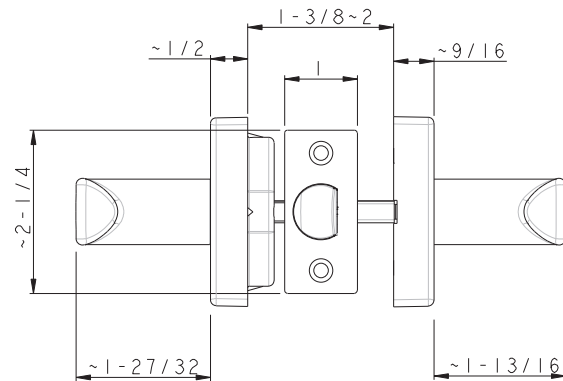

Specifications

Door Prep	Cross bore: 2-1/8" Edge bore: 1" Latch face: 1" x 2-1/4"	Latches	Passage/Privacy: 2-3/8" and 2-3/4" 6-way adjustable (9046R) Faceplate: 1" x 2-1/4" round corner Bolt: 1/2" throw
Backset	Fits 2-3/8" and 2-3/4"	Strikes	1-3/4" x 2-1/4" full lip round corner (9103)
Door Thickness	1-3/8" ~ 1-3/4" door standard	Wood Screws	Combination screws that suit both wood or metal door mounting
Door Handing	Non-Handed, Privacy is reversible	Features	Privacy Function is Panic Proof

KIRA

Shown in Satin Nickel

 ADA Compliant
Panic Proof Function

BOX PACK

Model	Function	WT/LB	CTN QTY		US15 Satin Nickel	US26 Polished Chrome	NEW! US19 Black	US12P Tuscany Bronze
501-KR	Passage	23 lb	10 Pcs	Item No.	352511	352516	352519	352517
502T-KR	Privacy (Panic Proof)	23 lb	10 Pcs	Item No.	352521L/R	352526L/R	353529L/R	352527L/R
515-KR	Dummy	24 lb	20 Pcs	Item No.	352551	352556	352559	352557