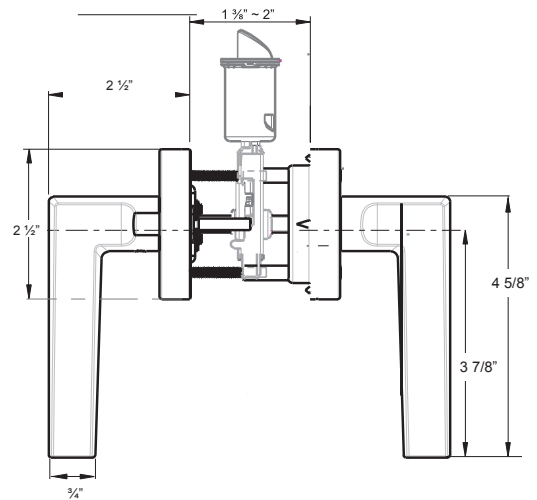

Specifications

| | | | |
|-----------------------|--|--------------------|--|
| Door Prep | Cross bore: 2-1/8" Edge bore: 1" Latch face: 1" x 2-1/4" | Latches | Passage/Privacy: 2-3/8" and 2-3/4" 6-way adjustable (9046R) Faceplate: 1" x 2-1/4" round corner Bolt: 1/2" throw |
| Backset | Fits 2-3/8" and 2-3/4" | Strikes | 1-3/4" x 2-1/4" full lip round corner (9103) |
| Door Thickness | 1-3/8" ~ 1-3/4" door standard | Wood Screws | Combination screws that suit both wood or metal door mounting |
| Door Handing | Non-Handed, Privacy is reversible | Features | Privacy Function is Panic Proof |

VIDA

Round Trim

Shown in Satin Nickel

 ADA Compliant
Panic Proof Function

BOX PACK

| Model | Function | WT/LB | CTN QTY | Finish Options | | |
|--------------|-----------------------|-------|---------|-------------------|----------------------|------------|
| | | | | US15 Satin Nickel | US26 Polished Chrome | US19 Black |
| 501-VI Round | Passage | 23 lb | 10 Pcs | Item No. 351511 | 351516 | 351519 |
| 502-VI Round | Privacy (Panic Proof) | 24 lb | 10 Pcs | Item No. 351521 | 351526 | 351529 |
| 515-VI Round | Dummy | 24 lb | 20 Pcs | Item No. 351551 | 351556 | 351559 |