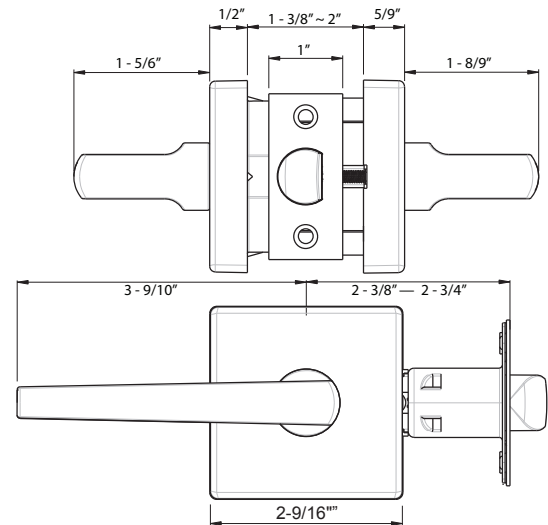

Specifications

Door Prep	Cross bore: 2-1/8" Edge bore: 1" Latch face: 1" x 2-1/4"	Latches	Passage/Privacy: 2-3/8" and 2-3/4" 6-way adjustable (9046R) Faceplate: 1" x 2-1/4" round corner Bolt: 1/2" throw
Backset	Fits 2-3/8" and 2-3/4"	Strikes	1-3/4" x 2-1/4" full lip round corner (9103)
Door Thickness	1-3/8" ~ 1-3/4" door standard	Wood Screws	Combination screws that suit both wood or metal door mounting
Door Handing	Non-Handed, Privacy is reversible	Features	Privacy Function is Panic Proof

VIDA Square Trim

Shown in Satin Nickel

 ADA Compliant
Panic Proof Function

BOX PACK

Model	Function	WT/LB	CTN QTY		US15 Satin Nickel	US26 Polished Chrome	US19 Black	US12P Tuscany Bronze
501-VI Square	Passage	23 lb	10 Pcs	Item No.	353511	353516	353519	353517
502-VI Square	Privacy (Panic Proof)	24 lb	10 Pcs	Item No.	353521	353526	353529	353527
515-VI Square	Dummy	24 lb	20 Pcs	Item No.	353551	353556	353559	353557